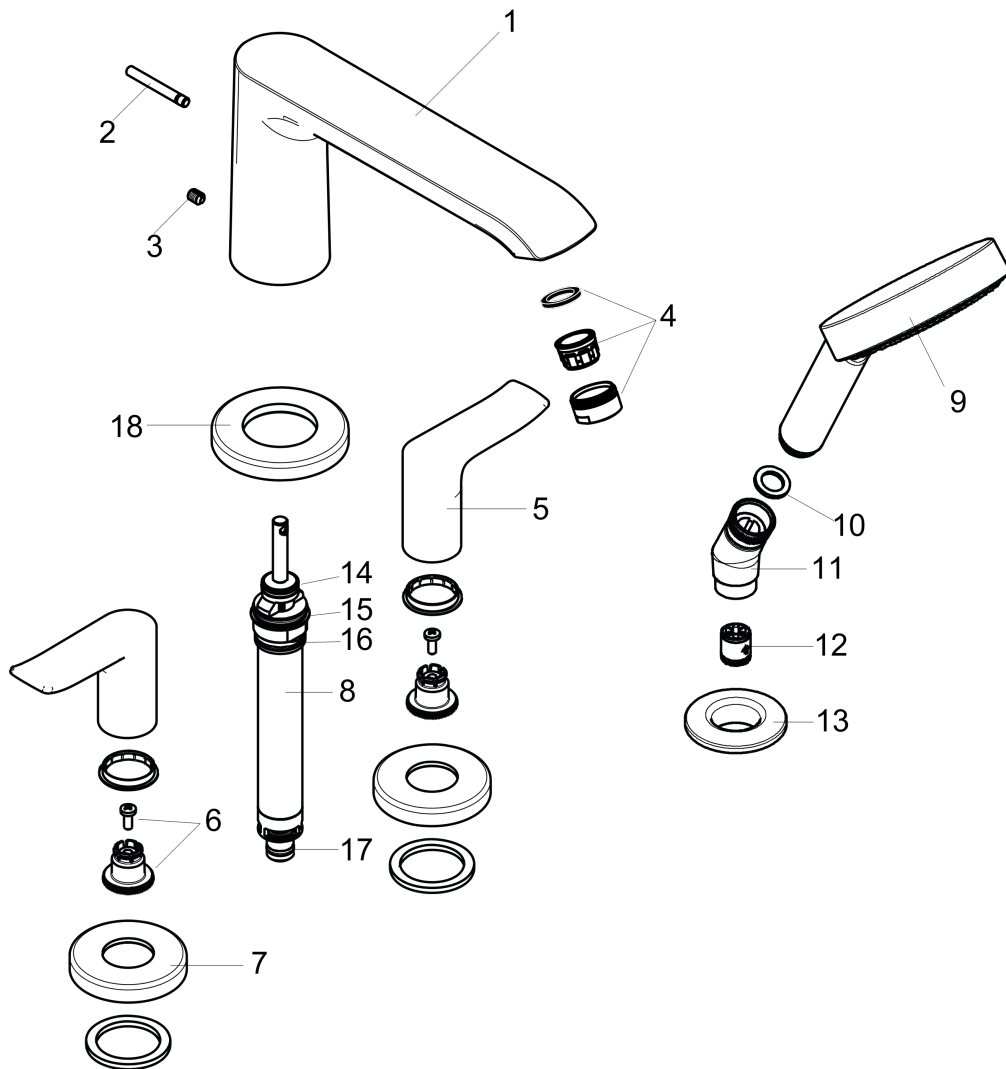

**Metris**

**4-Hole Roman Tub Set Trim with 1.75 GPM Handshower**

Finishes : **brushed nickel** Part no. : **31404821**

**Description**

**Features**

- consists of: 4-Hole Roman tub filler trim, Handshower, Handshower holder
- 90° ceramic valves
- Integrated double backflow prevention

**Item details**

List Price \$ 1,035.00

**Technology**

**Compliance**

**Product image**

**Scale drawing**

**Metris**

**4-Hole Roman Tub Set Trim with 1.75 GPM Handshower**

Finishes : **brushed nickel** Part no. : **31404821**

**Exploded drawing**

Year of production: >07/18

**Metris****4-Hole Roman Tub Set Trim with 1.75 GPM Handshower**Finishes : **brushed nickel** Part no. : **31404821****Spare parts list**

Year of production: &gt;07/18

Pos.	Description	Part no.	Price	PU
1	spout cpl.	95799820	-	1
2	diverter knob	98607000	-	1
3	hollow set screw M6x6	97660000	-	1
4	aerator M24x1 (25 l/min)	13956820	-	1
5	handle	95846820	-	1
6	handle fixing set	94184000	-	1
7	escutcheon	31098820	-	1
8	selector assy	96775000	-	1
9	handshower	26036821	-	1
10	filter packing	94246000	-	1
11	shower holder	28071820	-	1
12	set of non return valves DW 15	94074000	-	1
13	escutcheon Ø 52 mm	97159820	-	1
14	O-Ring 14x2,5	98189000	-	1
15	O-Ring 23x2,5	98183000	-	1
16	O-Ring 22x2	98185000	-	1
17	O-ring 9x2,5	98217000	-	1
18	escutcheon Ø 70 mm	97779820	-	1
a	base body	06646000	-	1