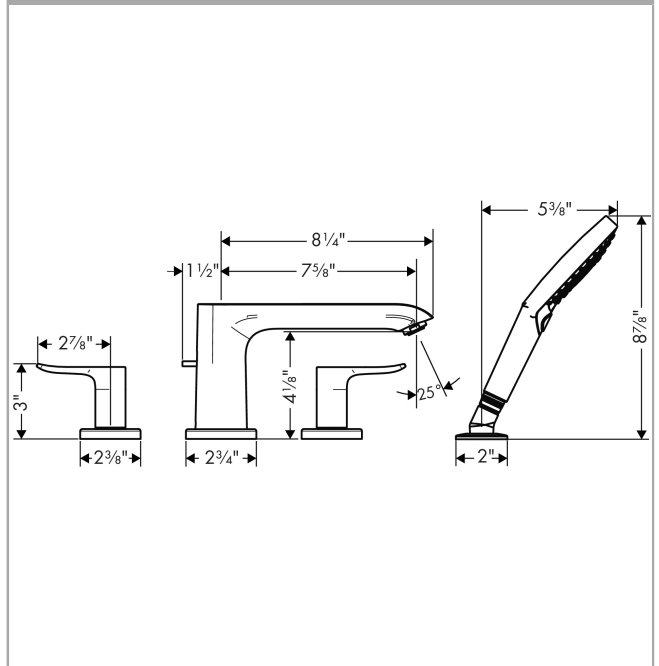

**Metris**

**4-Hole Roman Tub Set Trim with 1.75 GPM Handshower**

Finishes : **brushed nickel** Part no. : **31404821**

**Description**

**Features**

- consists of: 4-Hole Roman tub filler trim, Handshower, Handshower holder
- 90° ceramic valves
- Integrated double backflow prevention

**Item details**

List Price \$ 1,035.00

**Technology**

**Compliance**

**Product image**

**Scale drawing**

**Metris**

**4-Hole Roman Tub Set Trim with 1.75 GPM Handshower**

Finishes : **brushed nickel** Part no. : **31404821**

**Exploded drawing**

Year of production: >07/18

**Metris****4-Hole Roman Tub Set Trim with 1.75 GPM Handshower**Finishes : **brushed nickel** Part no. : **31404821****Spare parts list**

Year of production: &gt;07/18

Pos.	Description	Part no.	Price	PU
1	spout cpl.	95799820	-	1
2	diverter knob	98607000	-	1
3	hollow set screw M6x6	97660000	-	1
4	aerator M24x1 (25 l/min)	13956820	-	1
5	handle	95846820	-	1
6	handle fixing set	94184000	-	1
7	escutcheon	31098820	-	1
8	selector assy	96775000	-	1
9	handshower	26036821	-	1
10	filter packing	94246000	-	1
11	shower holder	28071820	-	1
12	set of non return valves DW 15	94074000	-	1
13	escutcheon Ø 52 mm	97159820	-	1
14	O-Ring 14x2,5	98189000	-	1
15	O-Ring 23x2,5	98183000	-	1
16	O-Ring 22x2	98185000	-	1
17	O-ring 9x2,5	98217000	-	1
18	escutcheon Ø 70 mm	97779820	-	1
a	base body	06646000	-	1