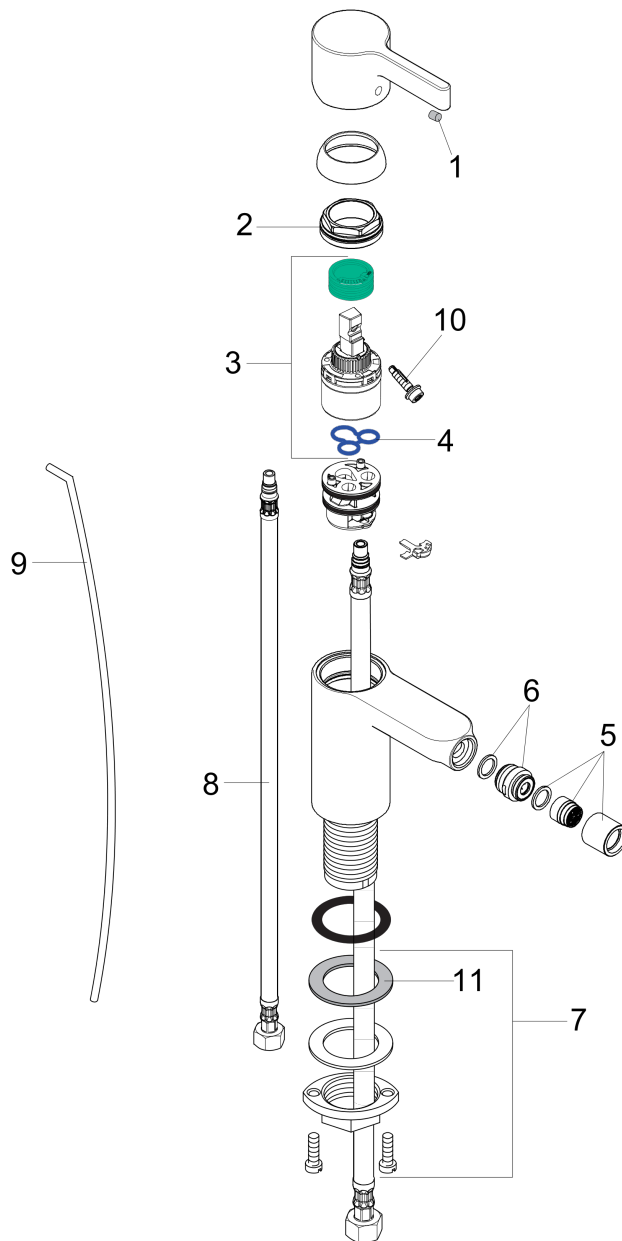

Metris S
Single-Hole Bidet Faucet
 Finishes : **brushed nickel**

Part no. : **31261821**

Exploded drawing

Year of production: >11/06

Metris S

Single-Hole Bidet Faucet

Finishes : **brushed nickel**

Part no. : **31261821**

Spare parts list

Year of production: >11/06

Pos.	Description	Part no.	Price	PU
1	screw cover	96338000	-	1
2	nut	97209000	-	1
3	cartridge, assy	92730000	-	1
4	seal	95008000	-	1
5	aerator laminar M16x1 (7 l/min)	97360820	-	1
6	ball joint	97362820	-	1
7	fixing set (Ø 32)	13961000	-	1
8	connection hose 18½" M8x0,75 3/8"	96321001	-	1
9	pull rod	96657820	-	1
10	locking screw for handle	96059000	-	1
11	lever collar	97548000	-	1
a	pop up waste	88509820	-	1
b	fixation extension 35 mm	13898000	-	1