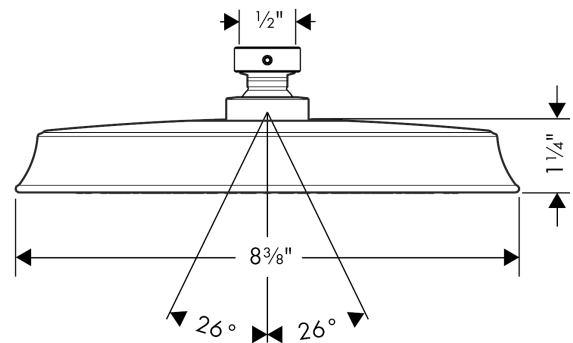

**Raindance Classic
Showerhead 180 1-Jet, 2.5 GPM**

Finishes : **brushed nickel** Part no. : **28421821**

Description

Features

- 107 no-clog spray channels
- Spray modes: RainAir
- Flow: 2.5 GPM (9.5 L/Min)
- Fully-finished matching spray face

Item details

List Price \$ 721.00

Technology

Compliance

Product image

Scale drawing

Raindance Classic
Showerhead 180 1-Jet, 2.5 GPM
Finishes : **brushed nickel** Part no. : **28421821**

Exploded drawing

Year of production: >06/09

Raindance Classic
Showerhead 180 1-Jet, 2.5 GPM
 Finishes : **brushed nickel** Part no. : **28421821**

Spare parts list

Year of production: >**06/09**

Pos.	Description	Part no.	Price	PU
1	filter packing	88649000	-	1