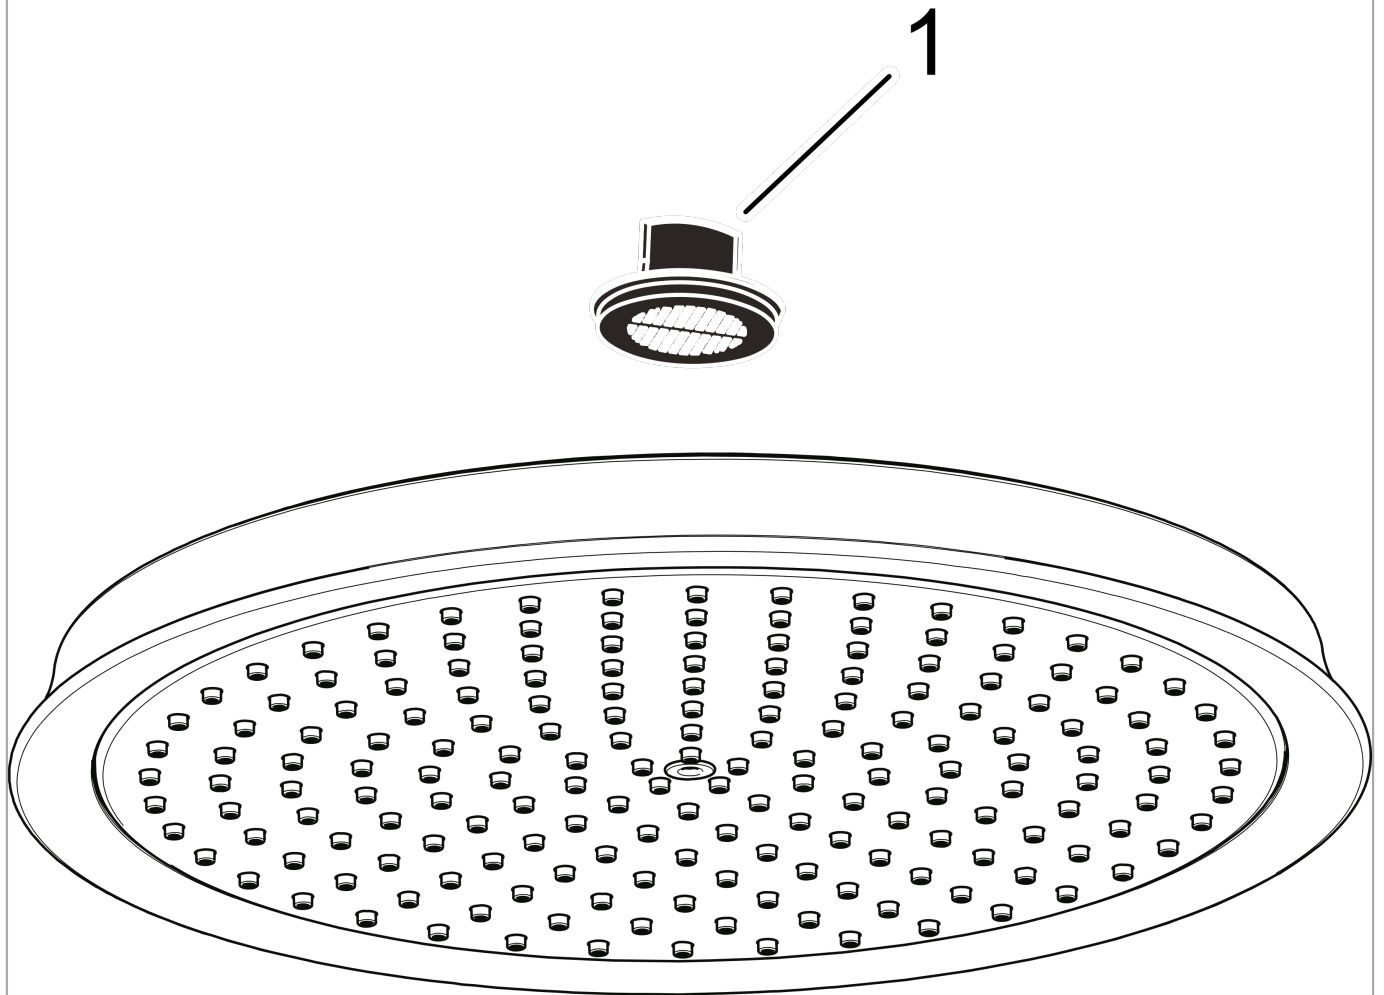

**Raindance Classic
Showerhead 180 1-Jet, 2.5 GPM**

Finishes : **brushed nickel** Part no. : **28421821**

Description

Features

- 107 no-clog spray channels
- Spray modes: RainAir
- Flow: 2.5 GPM (9.5 L/Min)
- Fully-finished matching spray face

Item details

List Price \$ 721.00

Technology

Compliance

Product image

Scale drawing

Raindance Classic
Showerhead 180 1-Jet, 2.5 GPM
Finishes : **brushed nickel** Part no. : **28421821**

Exploded drawing

Year of production: >06/09

Raindance Classic
Showerhead 180 1-Jet, 2.5 GPM
 Finishes : **brushed nickel** Part no. : **28421821**

Spare parts list

Year of production: >**06/09**

Pos.	Description	Part no.	Price	PU
1	filter packing	88649000	-	1