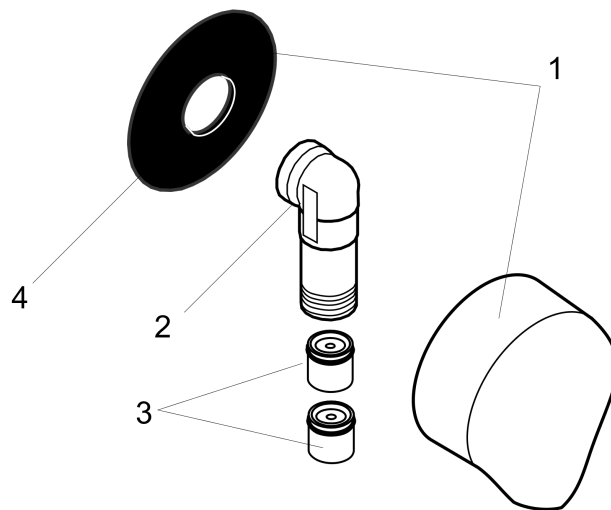

**FixFit**  
**Wall Outlet with Check Valves**  
 Finishes : **chrome**    Part no. : **27458003**

**Description**

**Features**

- non-return valve
- 1/2" NPT

**Item details**

List Price \$ 65.00

**Compliance**

**Product image**

**Scale drawing**

**FixFit**

**Wall Outlet with Check Valves**

Finishes : **chrome** Part no. : **27458003**

**Exploded drawing**

Year of production: >03/07

**FixFit**

**Wall Outlet with Check Valves**

Finishes : **chrome** Part no. : **27458003**

**Spare parts list**

Year of production: >03/07

Pos.	Description	Part no.	Price	PU
1	cover	97454000	-	1
2	connection angel	98531001	-	1
3	set of non return valves DW 15	94074000	-	1
4	support element	98557000	-	1