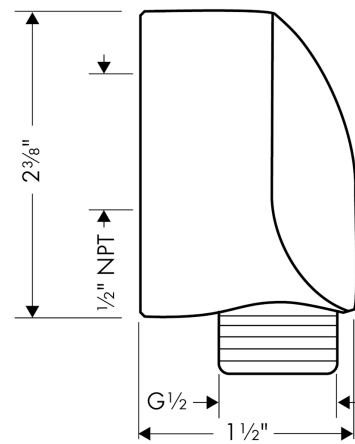

**FixFit**  
**Wall Outlet with Check Valves**  
 Finishes : **chrome**    Part no. : **27458003**

**Description**

**Features**

- non-return valve
- 1/2" NPT

**Item details**

List Price \$ 65.00

**Compliance**

**Product image**

**Scale drawing**

**FixFit**

**Wall Outlet with Check Valves**

Finishes : **chrome** Part no. : **27458003**

**Exploded drawing**

Year of production: >03/07

**FixFit**

**Wall Outlet with Check Valves**

Finishes : **chrome** Part no. : **27458003**

**Spare parts list**

Year of production: >03/07

Pos.	Description	Part no.	Price	PU
1	cover	97454000	-	1
2	connection angel	98531001	-	1
3	set of non return valves DW 15	94074000	-	1
4	support element	98557000	-	1