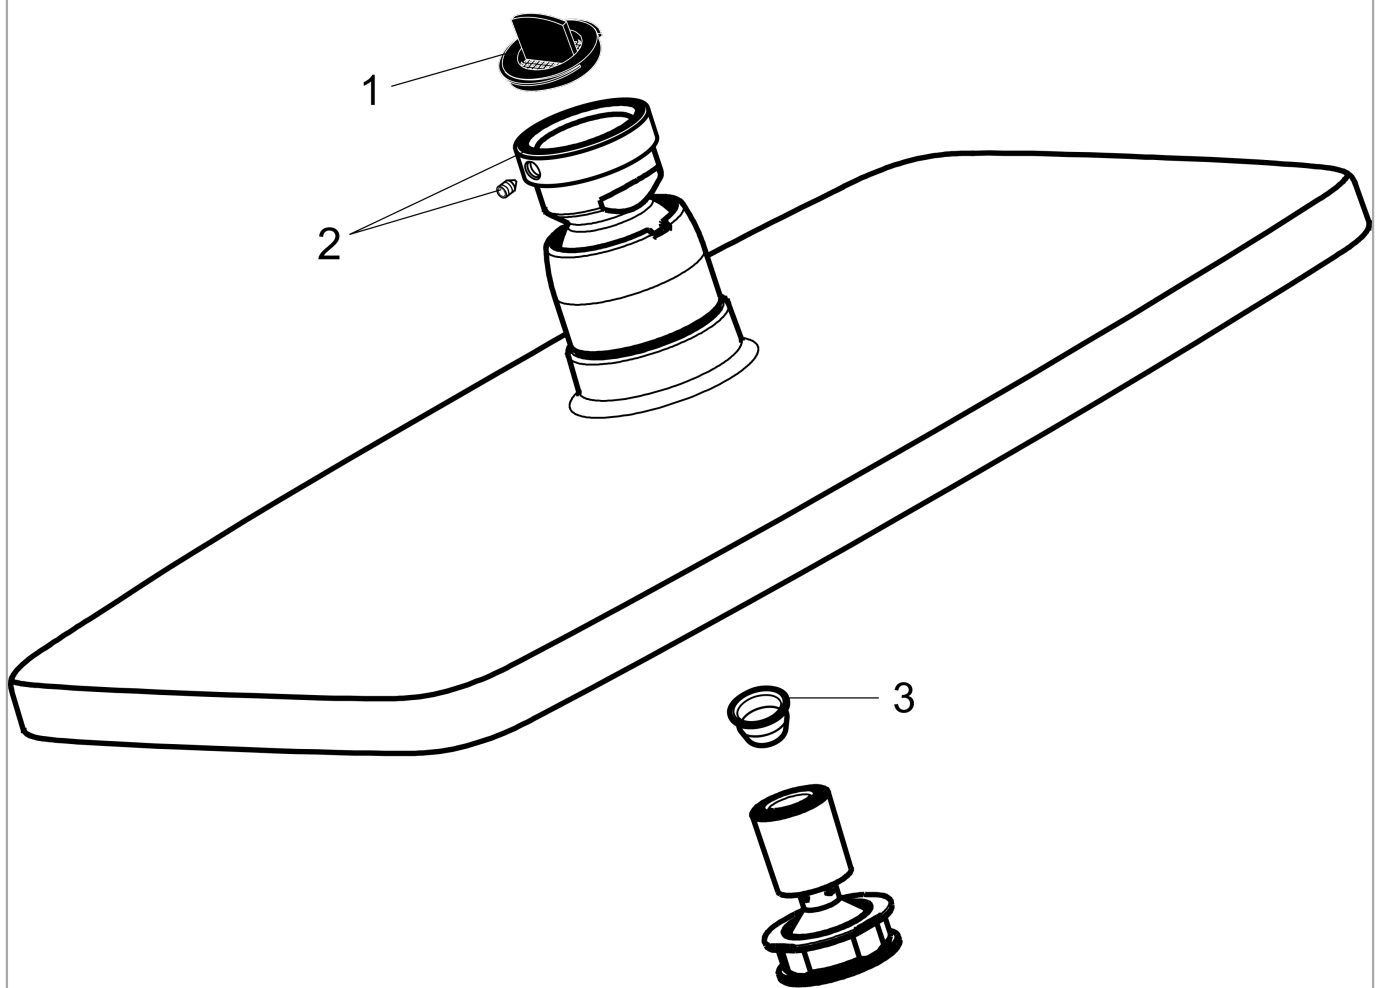

Raindance E

Showerhead 360 1-Jet, 2.5 GPM

Finishes : **chrome** Part no. : **27381001**

Description

Features

- 163 no-clog spray channels
- Spray modes: RainAir
- Flow: 2.5 GPM (9.5 L/Min)
- Fully-finished matching spray face

Item details

List Price \$ 818.00

Technology

Compliance

Product image

Scale drawing

Raindance E
Showerhead 360 1-Jet, 2.5 GPM
 Finishes : **chrome** Part no. : **27381001**

Exploded drawing

Year of production: >05/10

Raindance E
Showerhead 360 1-Jet, 2.5 GPM
 Finishes : **chrome** Part no. : **27381001**

Spare parts list

Year of production: >05/10

Pos.	Description	Part no.	Price	PU
1	filter packing	88649000	-	1
2	lock washer	98942000	-	1
3	filter	97735000	-	1