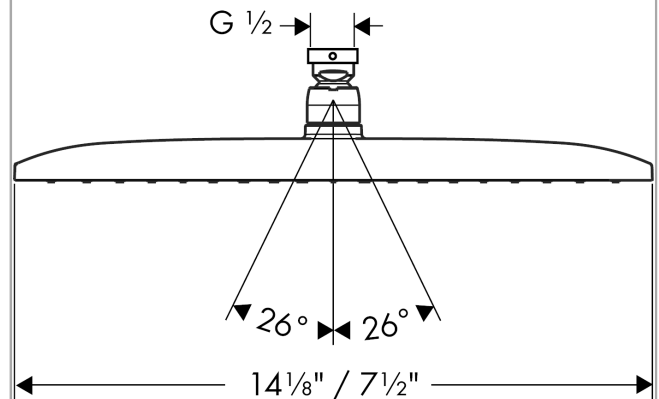

Raindance E

Showerhead 360 1-Jet, 2.5 GPM

Finishes : **chrome** Part no. : **27381001**

Description

Features

- 163 no-clog spray channels
- Spray modes: RainAir
- Flow: 2.5 GPM (9.5 L/Min)
- Fully-finished matching spray face

Item details

List Price \$ 818.00

Technology

Compliance

Product image

Scale drawing

Raindance E
Showerhead 360 1-Jet, 2.5 GPM
 Finishes : **chrome** Part no. : **27381001**

Exploded drawing

Year of production: >05/10

Raindance E
Showerhead 360 1-Jet, 2.5 GPM
 Finishes : **chrome** Part no. : **27381001**

Spare parts list

Year of production: >05/10

Pos.	Description	Part no.	Price	PU
1	filter packing	88649000	-	1
2	lock washer	98942000	-	1
3	filter	97735000	-	1