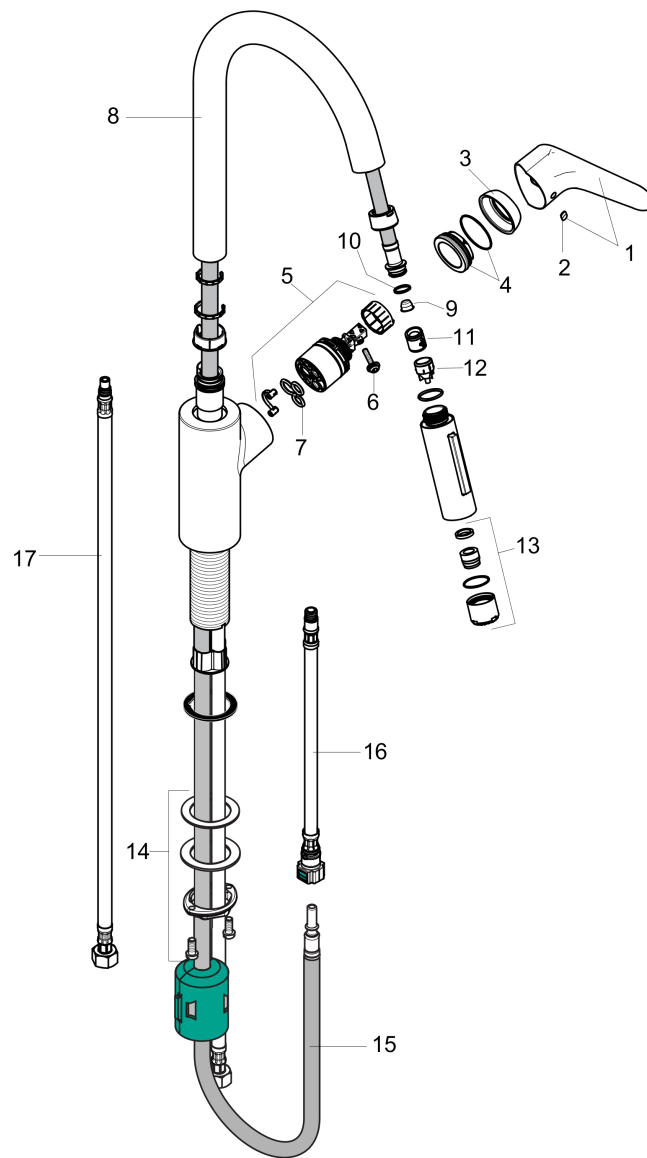

##### Features

- Swivel range 150°
- Laminar and needle spray
- Toggle spray diverter
- MagFit magnetic sprayhead docking
- Single-hole installation
- Flow: 1.75 GPM (6.6 L/Min)
- Ceramic cartridge
- 3/8" connections
- Integrated double backflow prevention

#### Product image

#### Scale drawing

**Focus**  
**HighArc Kitchen Faucet, 2-Spray Pull-Down, 1.75 GPM**  
 Finishes : **chrome** Part no. : **04505000**

Exploded drawing

Year of production: >10/18

**Focus****HighArc Kitchen Faucet, 2-Spray Pull-Down, 1.75 GPM**Finishes : **chrome** Part no. : **04505000****Spare parts list**

Year of production: &gt;10/18

Pos.	Description	Part no.	Price	PU
1	handle	98460000	-	1
2	screw cover	96338000	-	1
3	flange	95498000	-	1
4	nut	97209000	-	1
5	cartridge, assy	92730000	-	1
6	locking screw for handle	95140000	-	1
7	seal	95008000	-	1
8	spout cpl.	95562000	-	1
9	filter	97735000	-	1
10	O-ring 11x2	98127000	-	1
11	non return valve	93218000	-	1
12	set of non return valves DW 15	97350000	-	1
13	aerator laminar M22x1 (15 l/min)	95909000	-	1
14	fixing set (Ø 34)	95049000	-	1
15	hose 1,50 m	88624000	-	1
16	connection hose 600 mm M10x1	95561000	-	1
17	connection hose 35½" M8x0,75 3/8"	96316001	-	1