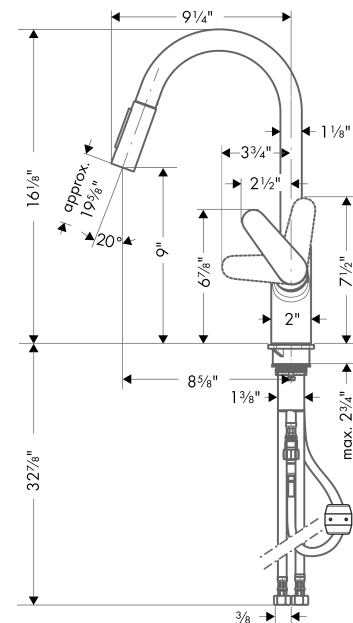

##### Features

- Swivel range 150°
- Laminar and needle spray
- Toggle spray diverter
- MagFit magnetic sprayhead docking
- Single-hole installation
- Flow: 1.75 GPM (6.6 L/Min)
- Ceramic cartridge
- 3/8" connections
- Integrated double backflow prevention

#### Technology

#### Scale drawing

**Focus**  
**HighArc Kitchen Faucet, 2-Spray Pull-Down, 1.75 GPM**  
 Finishes : **chrome** Part no. : **04505000**

Exploded drawing

Year of production: >10/18

**Focus****HighArc Kitchen Faucet, 2-Spray Pull-Down, 1.75 GPM**Finishes : **chrome** Part no. : **04505000****Spare parts list**

Year of production: &gt;10/18

Pos.	Description	Part no.	Price	PU
1	handle	98460000	-	1
2	screw cover	96338000	-	1
3	flange	95498000	-	1
4	nut	97209000	-	1
5	cartridge, assy	92730000	-	1
6	locking screw for handle	95140000	-	1
7	seal	95008000	-	1
8	spout cpl.	95562000	-	1
9	filter	97735000	-	1
10	O-ring 11x2	98127000	-	1
11	non return valve	93218000	-	1
12	set of non return valves DW 15	97350000	-	1
13	aerator laminar M22x1 (15 l/min)	95909000	-	1
14	fixing set (Ø 34)	95049000	-	1
15	hose 1,50 m	88624000	-	1
16	connection hose 600 mm M10x1	95561000	-	1
17	connection hose 35½" M8x0,75 3/8"	96316001	-	1