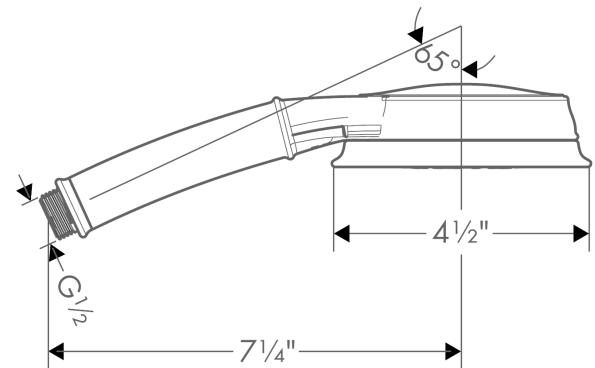

**Croma 100 Classic
Handshower 3-Jet, 2.5 GPM**

Finishes : **rubbed bronze** Part no. : **04072920**

Description

Features

- 75 no-clog spray channels
- Spray modes: Full, Pulsating Massage, Intense Turbo
- Flow: 2.5 GPM (9.5 L/Min)

Item details

List Price \$ 149.00

Technology

Compliance

Product image

Scale drawing

Croma 100 Classic
Handshower 3-Jet, 2.5 GPM

Finishes : **rubbed bronze** Part no. : **04072920**

Exploded drawing

Year of production: >02/08

**Croma 100 Classic
Handshower 3-Jet, 2.5 GPM**

Finishes : **rubbed bronze** Part no. : **04072920**

Spare parts list

Year of production: >**02/08**

Pos.	Description	Part no.	Price	PU
1	filter packing	94246000	-	1