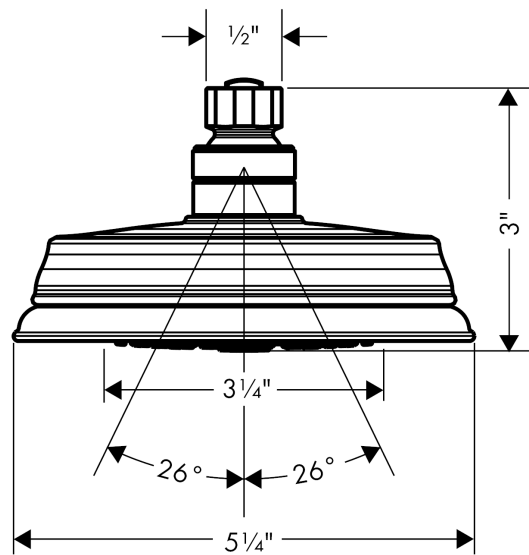

**Croma 100 Classic
Showerhead 3-Jet, 2.5 GPM**

Finishes : **rubbed bronze** Part no. : **04070920**

Description

Features

- 75 no-clog spray channels
- Spray modes: Full, Pulsating Massage, Intense Turbo
- Flow: 2.5 GPM (9.5 L/Min)

Item details

List Price \$ 140.00

Technology

Compliance

Product image

Scale drawing

Croma 100 Classic
Showerhead 3-Jet, 2.5 GPM

Finishes : **rubbed bronze** Part no. : **04070920**

Exploded drawing

Year of production: >01/08

**Croma 100 Classic
Showerhead 3-Jet, 2.5 GPM**

Finishes : **rubbed bronze** Part no. : **04070920**

Spare parts list

Year of production: >01/08

Pos.	Description	Part no.	Price	PU
1	filter packing	96477000	-	1