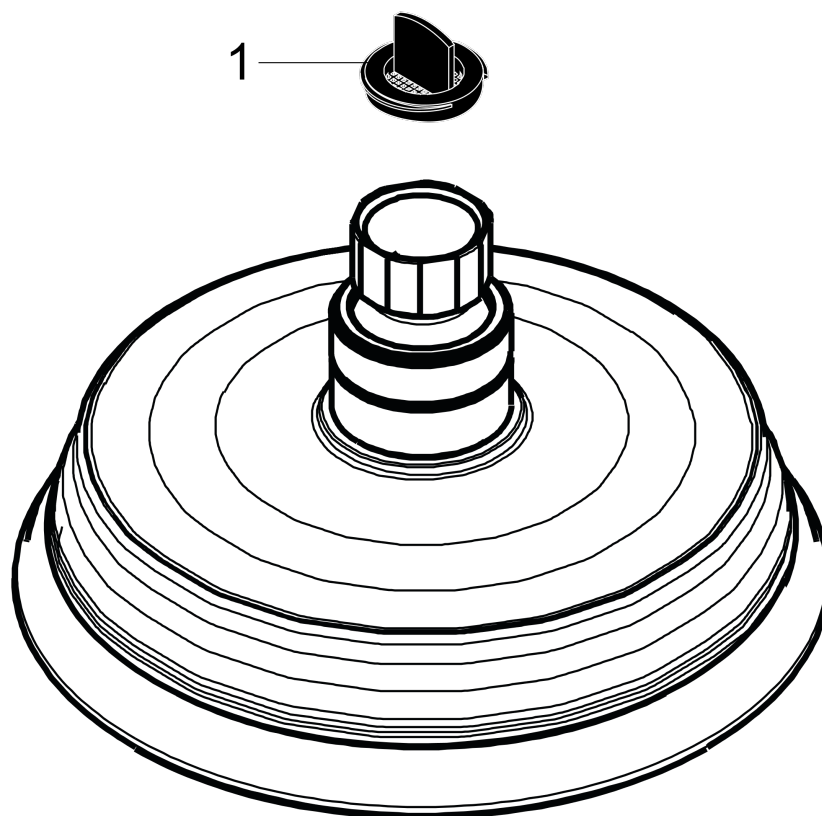

**Croma 100 Classic
Showerhead 3-Jet, 2.5 GPM**

Finishes : **rubbed bronze** Part no. : **04070920**

Description

Features

- 75 no-clog spray channels
- Spray modes: Full, Pulsating Massage, Intense Turbo
- Flow: 2.5 GPM (9.5 L/Min)

Item details

List Price \$ 140.00

Technology

Compliance

Product image

Scale drawing

Croma 100 Classic
Showerhead 3-Jet, 2.5 GPM

Finishes : **rubbed bronze** Part no. : **04070920**

Exploded drawing

Year of production: >01/08

**Croma 100 Classic
Showerhead 3-Jet, 2.5 GPM**

Finishes : **rubbed bronze** Part no. : **04070920**

Spare parts list

Year of production: >01/08

Pos.	Description	Part no.	Price	PU
1	filter packing	96477000	-	1