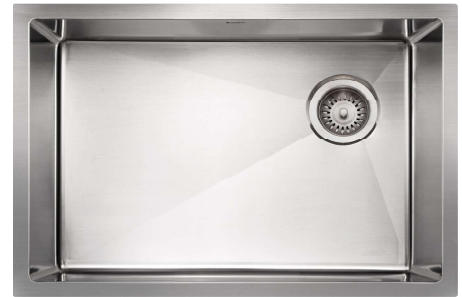

Axiom Collection

10mm Radius Offset Undermount Single Bowl Model AXI-OS2618S

FEATURES

- Premium grade T-304 stainless steel
- 10" depth • 16 gauge
- TotalGuard+ Insulation over Sound Deadening Pads
- 10mm/0.4" Radius Coved Corner
- Brushed Satin • Offset Drain
- 3-1/2" drain opening
- Fits 30" sink base
- Supplied with cutout template, fasteners and instructions
- Lifetime Limited Warranty

AXI-OS2618S

OPTIONAL ACCESSORIES

Bottom Grid: SWG-OS2516
Cutting Board : CUT-1518
Strainer: BAS-2000-SS

OVERALL DIMENSIONS	EACH BOWL	CUTOUT SIZE	PACKAGING*	WEIGHT*
26-1/2" x 18"	24-1/2" x 16"	See Template	1/12 pcs.	28/376 lbs.