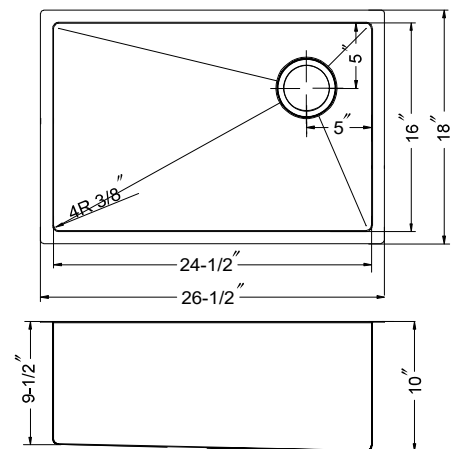

Axiom Collection

10mm Radius Offset Undermount Single Bowl Model AXI-OS2618S

FEATURES

- Premium grade T-304 stainless steel
- 10" depth • 16 gauge
- TotalGuard+ Insulation over Sound Deadening Pads
- 10mm/0.4" Radius Coved Corner
- Brushed Satin • Offset Drain
- 3-1/2" drain opening
- Fits 30" sink base
- Supplied with cutout template, fasteners and instructions
- Lifetime Limited Warranty

AXI-OS2618S

OPTIONAL ACCESSORIES

Bottom Grid: SWG-OS2516
Cutting Board : CUT-1518
Strainer: BAS-2000-SS

OVERALL DIMENSIONS	EACH BOWL	CUTOUT SIZE	PACKAGING*	WEIGHT*
26-1/2" x 18"	24-1/2" x 16"	See Template	1/12 pcs.	28/376 lbs.