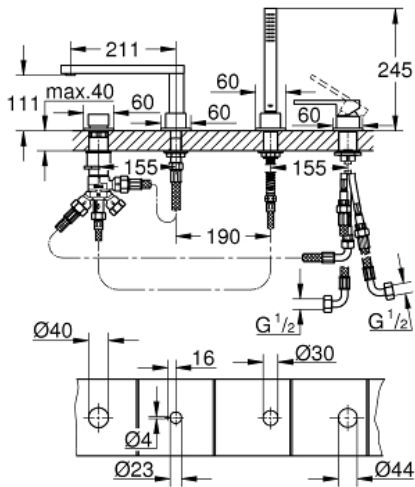

GROHE PLUS
Four-Hole Bathtub Faucet with
Handshower

MODEL # 29307003

Pure Freude
an Wasser

GROHE

Product Description:

GROHE PLUS

Four-Hole Bathtub Faucet with Handshower

Standard Specification:

- GROHE SilkMove 1.4" (35 mm) ceramic cartridge
- With temperature limiter
- GROHE StarLight chrome finish
- Pre-assembled spout laminar mousseur
- Single lever valve operating element
- Metal lever handle
- Bath/shower diverter
- Hand shower Euphoria Cube 1.75 gpm (6.6 l/min)
- 79" (2000mm) metal shower hose
- Stainless steel flex lines
- Connection for shower hose
- Check valve included to prevent backflow
- Can be used with 29 037 001
- Min. recommended pressure: 15 psi (1.0 bar)