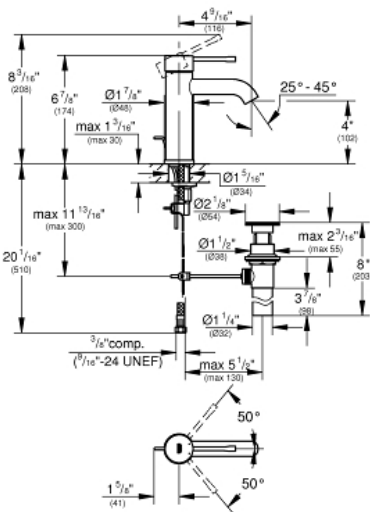

ESSENCE
Single-Handle Bathroom Faucet S-
Size

MODEL # 23592A0A

Pure Freude
an Wasser

GROHE

Product Description:

ESSENCE

Single-Handle Bathroom Faucet S-Size

Standard Specification:

- Single hole installation
- **GROHE SilkMove** 1.1" (28 mm) ceramic cartridge
- With temperature limiter
- **GROHE StarLight** finish
- **GROHE EcoJoy** Mousseur 1.2 gpm
- Includes waste-set drain assembly
- **GROHE AquaGuide** adjustable flow control
- **GROHE QuickFix** installation system
- Metal lever handle