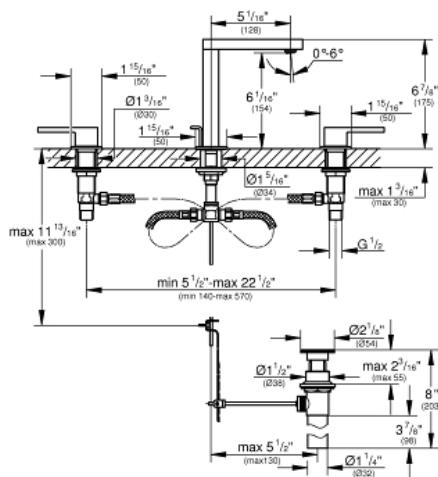

GROHE PLUS  
8" Widespread Two-Handle  
Bathroom Faucet L-Size

MODEL # 20302EN3

Pure Freude  
an Wasser

**Product Description:**

**GROHE PLUS**

**8" Widespread Two-Handle Bathroom Faucet L-Size**

**Standard Specification:**

- Metal lever handle
- 1/2" (13mm) ceramic cartridge (90° turn)
- **GROHE StarLight** finish
- **GROHE EcoJoy**
- **GROHE AquaGuide** adjustable flow control
- **GROHE QuickFix** rapid installation system
- Spout with flow control
- Includes waste-set drain assembly
- Pressure resistant flexible connection hoses (between spout and side valves)
- Max flow rate: 1.2 gpm (4.56 L/min)