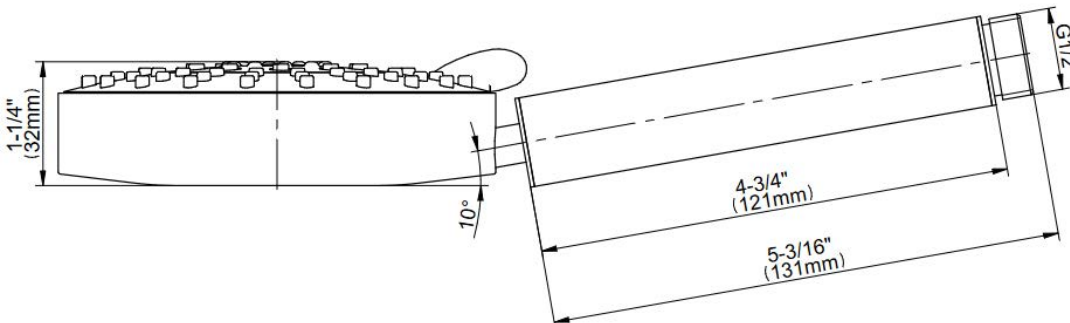

The measurements shown are for reference only. Products and specifications shown are subject to change without notice. Revised 08/2021.

www.graff-designs.com | phone: 800-954-4723