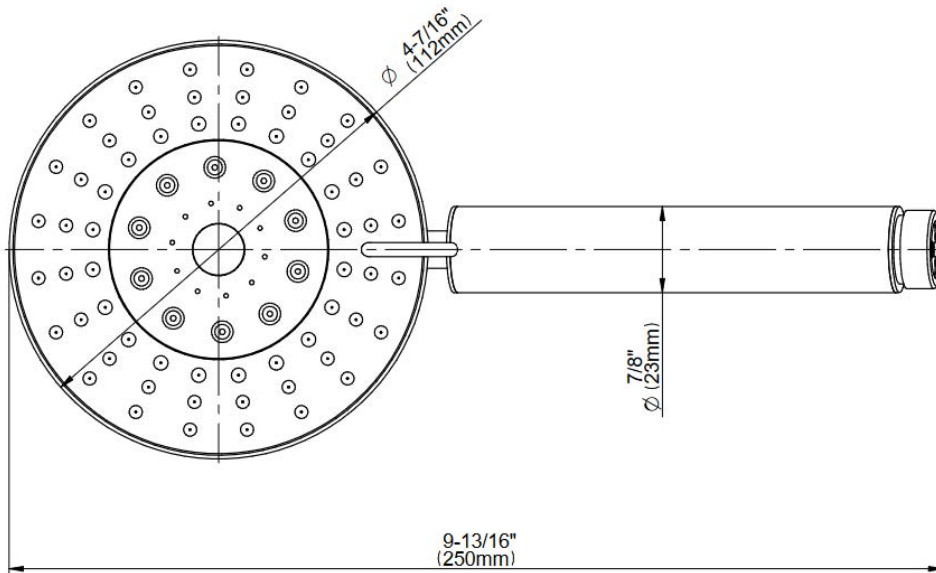

G-8804
Hand shower

Warranty

- Limited lifetime warranty

For complete warranty information go to <https://www.graff-designs.com/en/info/faqs>

Available Finishes

- Polished Chrome
- Brushed Nickel
- Polished Nickel
- Matte Black
- Architectural Black
- Architectural White
- Olive Bronze
- Gunmetal
- Onyx PVD
- Brushed Onyx PVD
- Polished Brass PVD
- Brushed Brass PVD
- Unfinished Brass PVD
- Unfinished Brushed Brass PVD
- Brushed OR'osa PVD
- OR'osa PVD
- 24K Gold
- Brushed 24K Gold
- Vintage Brushed Brass
- Steelnox[®]

The measurements shown are for reference only. Products and specifications shown are subject to change without notice. Revised 08/2021.

www.graff-designs.com | phone: 800-954-4723