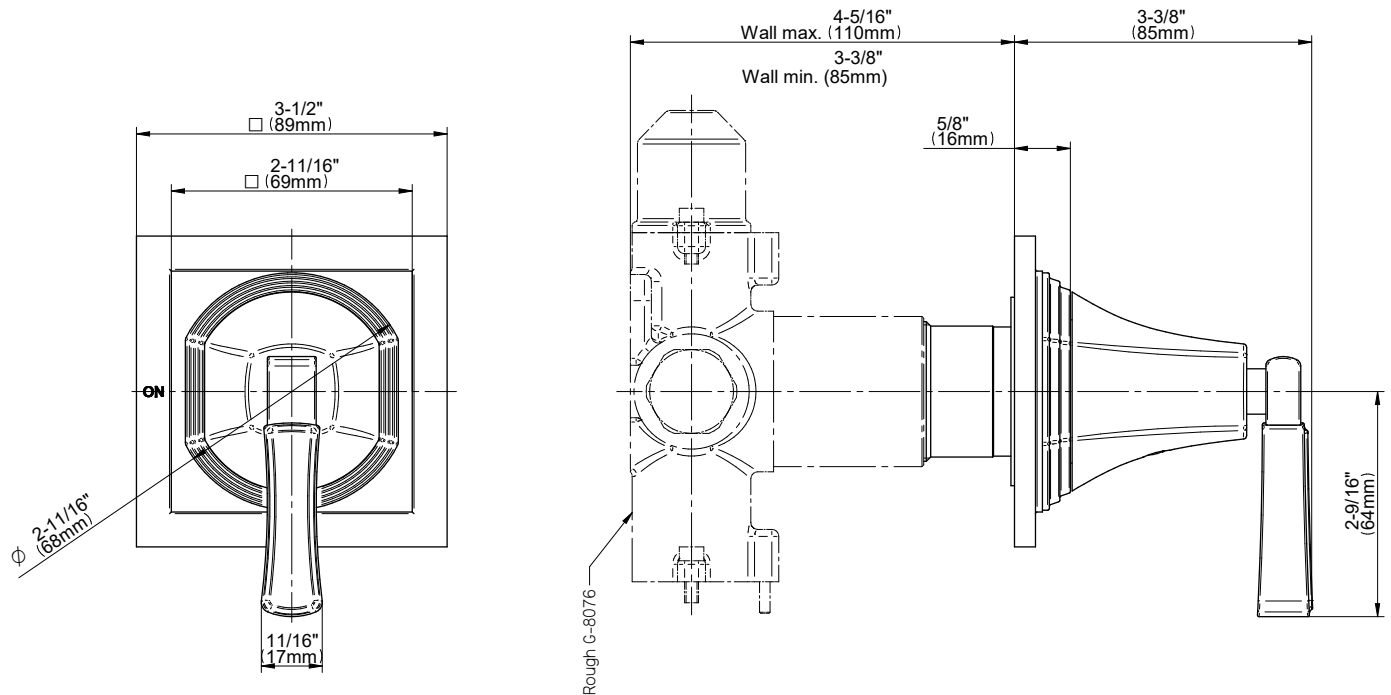

The measurements shown are for reference only. Products and specifications shown are subject to change without notice. Revised 7/2017

www.graff-faucets.com | phone: 800-954-4723