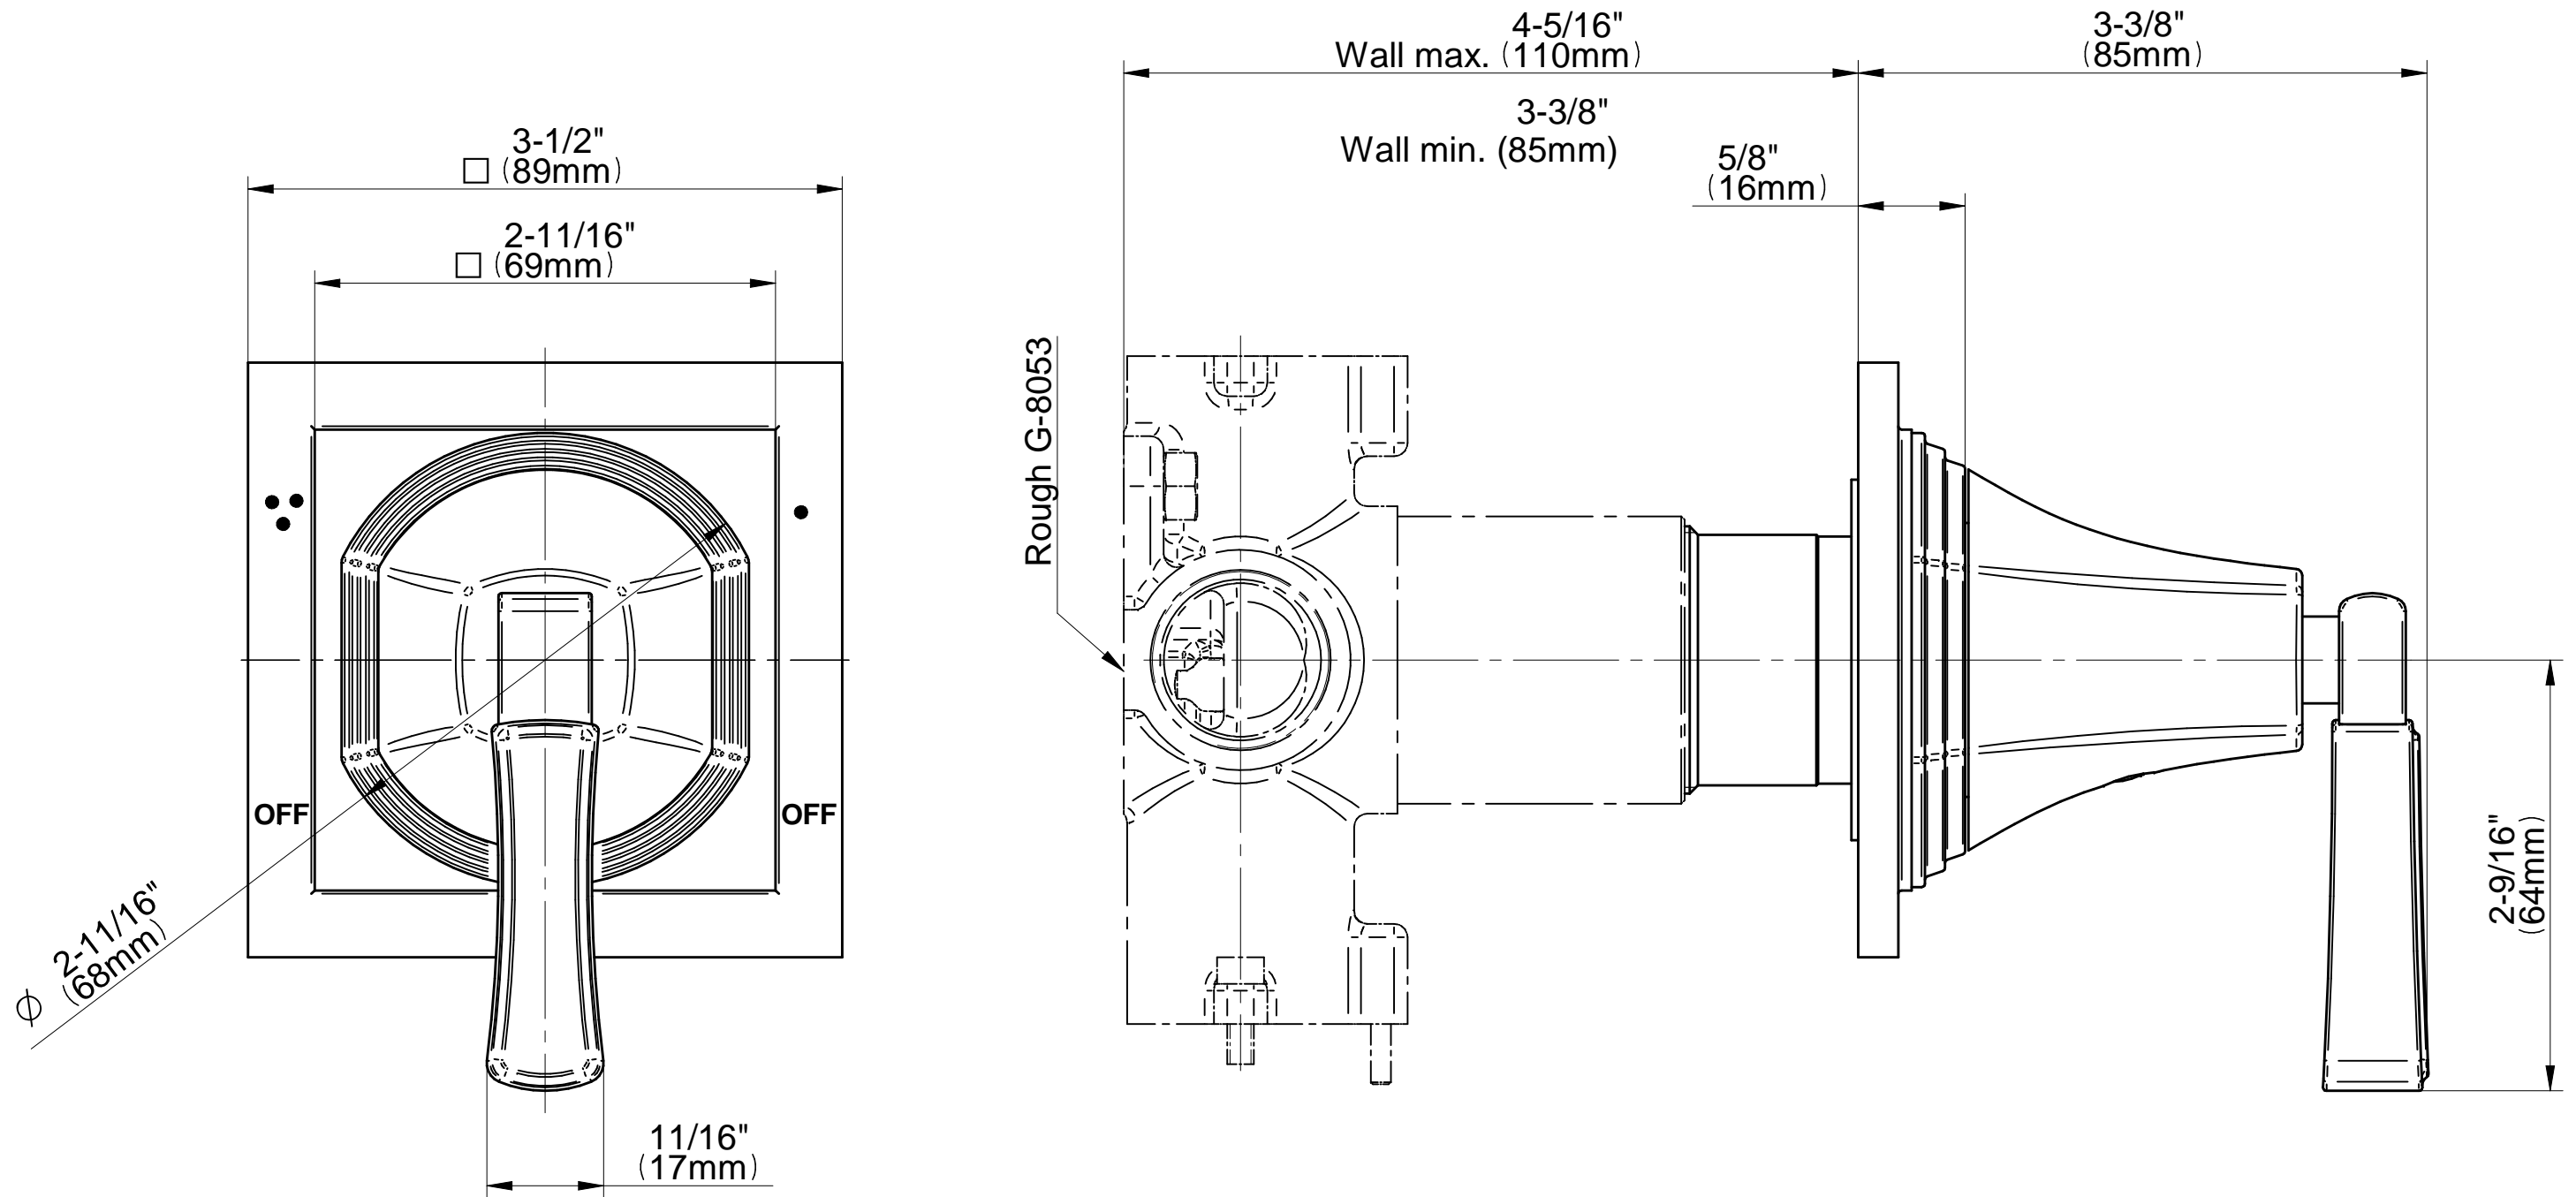

G-8074-LM47E1-T

Finezza Uno Series