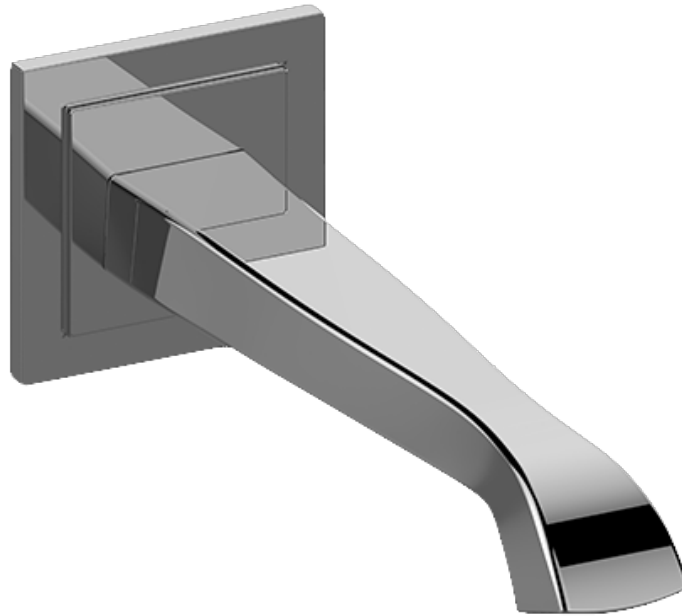

SHOWER
8" Finezza Tub Spout
G-6865

GRAFF®