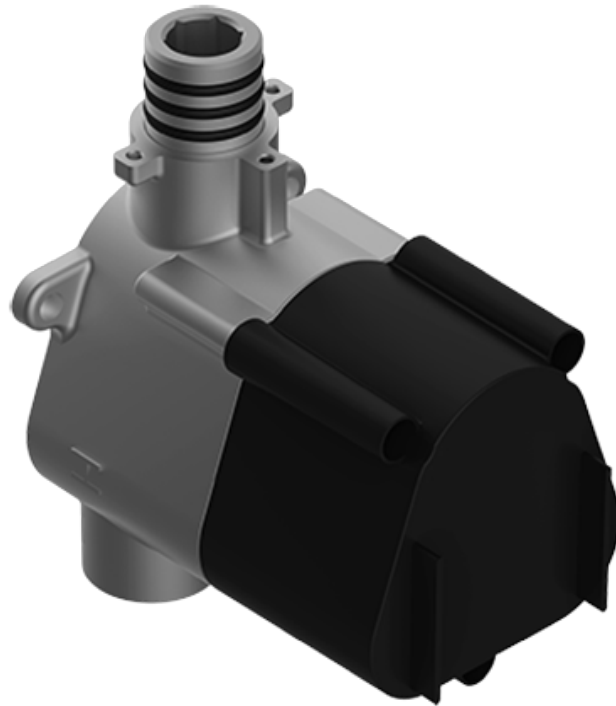

[www.graff-designs.com](http://www.graff-designs.com) | phone: 800-954-4723

SHOWER  
Thermostatic Rough Valve  
**G-8006**

**Information**

- 12.9 gpm @ 60 psi
- 3/4" universal inlets
- Built-in service stops
- Stacking outlet feature
- Complete serviceability from front of all units
- Supplied with protective plastic cover
- CalGreen compliant dependent on functions