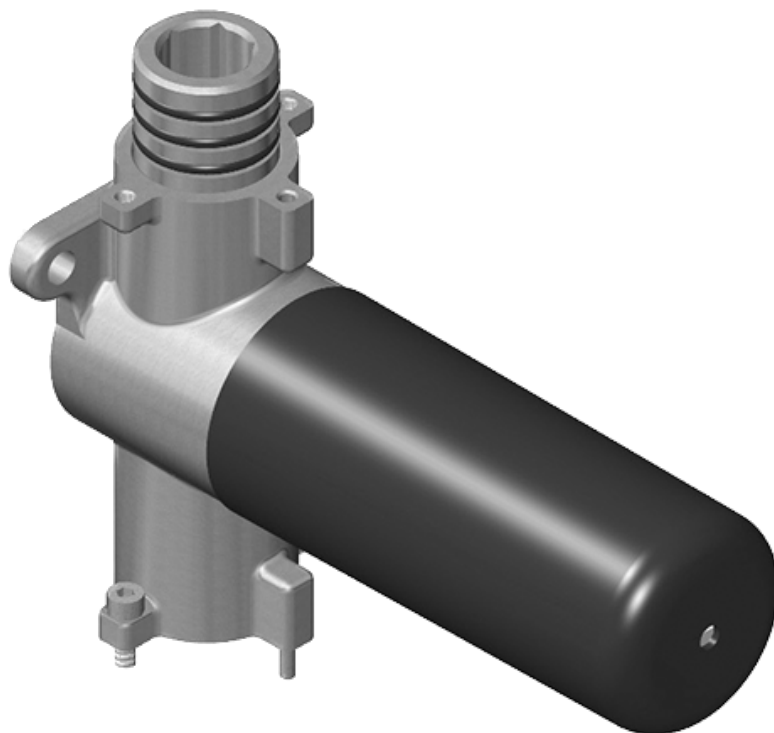

SHOWER
Stop/Volume Control Rough Valve
G-8077