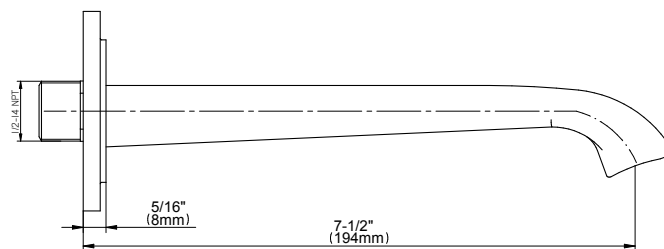

The measurements shown are for reference only. Products and specifications shown are subject to change without notice. Revised 5/2018.

www.graff-designs.com | phone: 800-954-4723