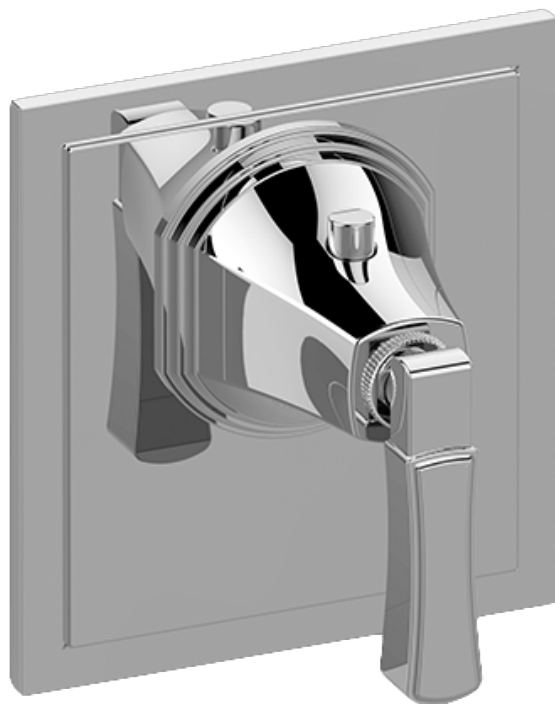

[www.graff-faucets.com](http://www.graff-faucets.com) | phone: 800-954-4723

SHOWER  
 Finezza UNO Thermostatic Valve  
 Trim Plate and Handle  
**G-8044-LM47E-T**

**Information**

- Single metal handle
- Decorative trim plate
- Use with G-8006 thermostatic rough valve
- To complete package, you must order rough valve
- ADA