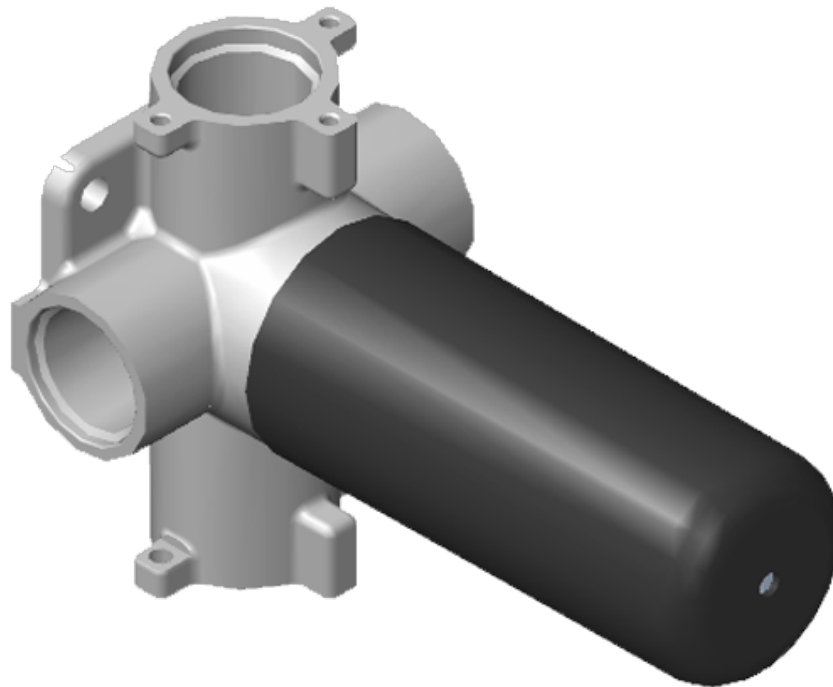

SHOWER
Three-Way Diverter Control Valve
WITH Off Function (No Pass-
Through)
G-8053