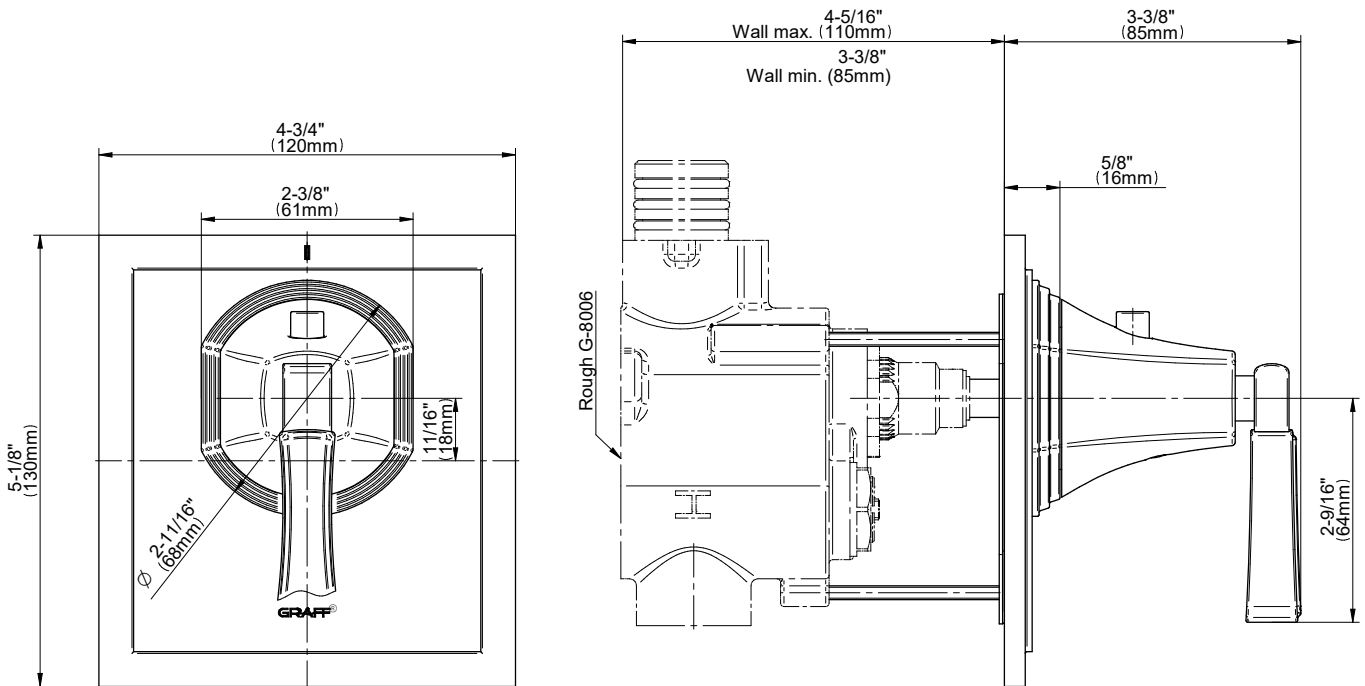

G-8044-LM47E-T

Finezza UNO Collection

Thermostatic Valve Trim Plate and Handle

GRAFF®
CUTTING EDGE DESIGN

Product Features

- Single metal handle
- Decorative trim plate
- Use with G-8006 thermostatic rough valve
- To complete package, you must order rough valve

Available Finishes

- Polished Chrome
  G-8044-LM47E-PC-T
- Brushed Nickel
  G-8044-LM47E-BNi-T
- Polished Nickel
  G-8044-LM47E-PN-T
- Olive Bronze™
  G-8044-LM47E-OB-T

Code Compliance

- ADA

Warranty

- Limited lifetime warranty

For complete warranty information go to: www.graff-faucets.com/en/info/faqs

The measurements shown are for reference only. Products and specifications shown are subject to change without notice. Revised 7/2017

www.graff-faucets.com | phone: 800-954-4723