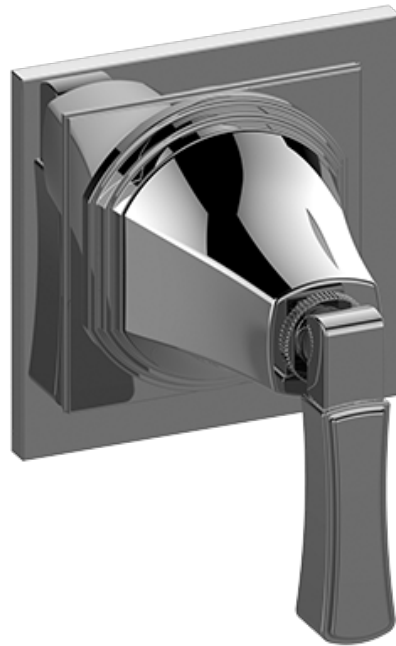

## Finezza Uno Series

SHOWER  
 Stop/Volume Control Rough Valve  
**G-8077**

**Information**

- 18.1 gpm @ 60 psi
- 3/4" universal inlets/outlets with female threads
- Stacking inlet and outlet feature
- Supplied with protective plastic cover
- CalGreen compliant dependent on functions

**Finishes**

SHOWER  
 Finezza UNO Stop/Volume Control  
 Trim Plate and Handle  
**G-8099-LM47E1-T**

**Information**

- Single metal handle
- Decorative trim plate
- Use with G-8076 Stop/Volume Control rough valve with Pass-Through or G-8077 Stop/Volume Control rough valve
- To complete package, you must order rough valve
- ADA