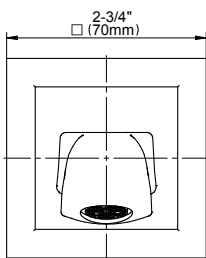

The measurements shown are for reference only. Products and specifications shown are subject to change without notice. Revised 5/2018.

www.graff-designs.com | phone: 800-954-4723