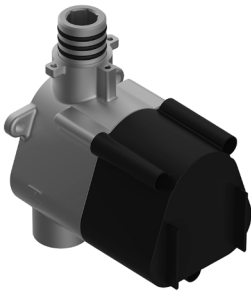

# G-8006

M-Series

3/4" Concealed Thermostatic Rough Valve