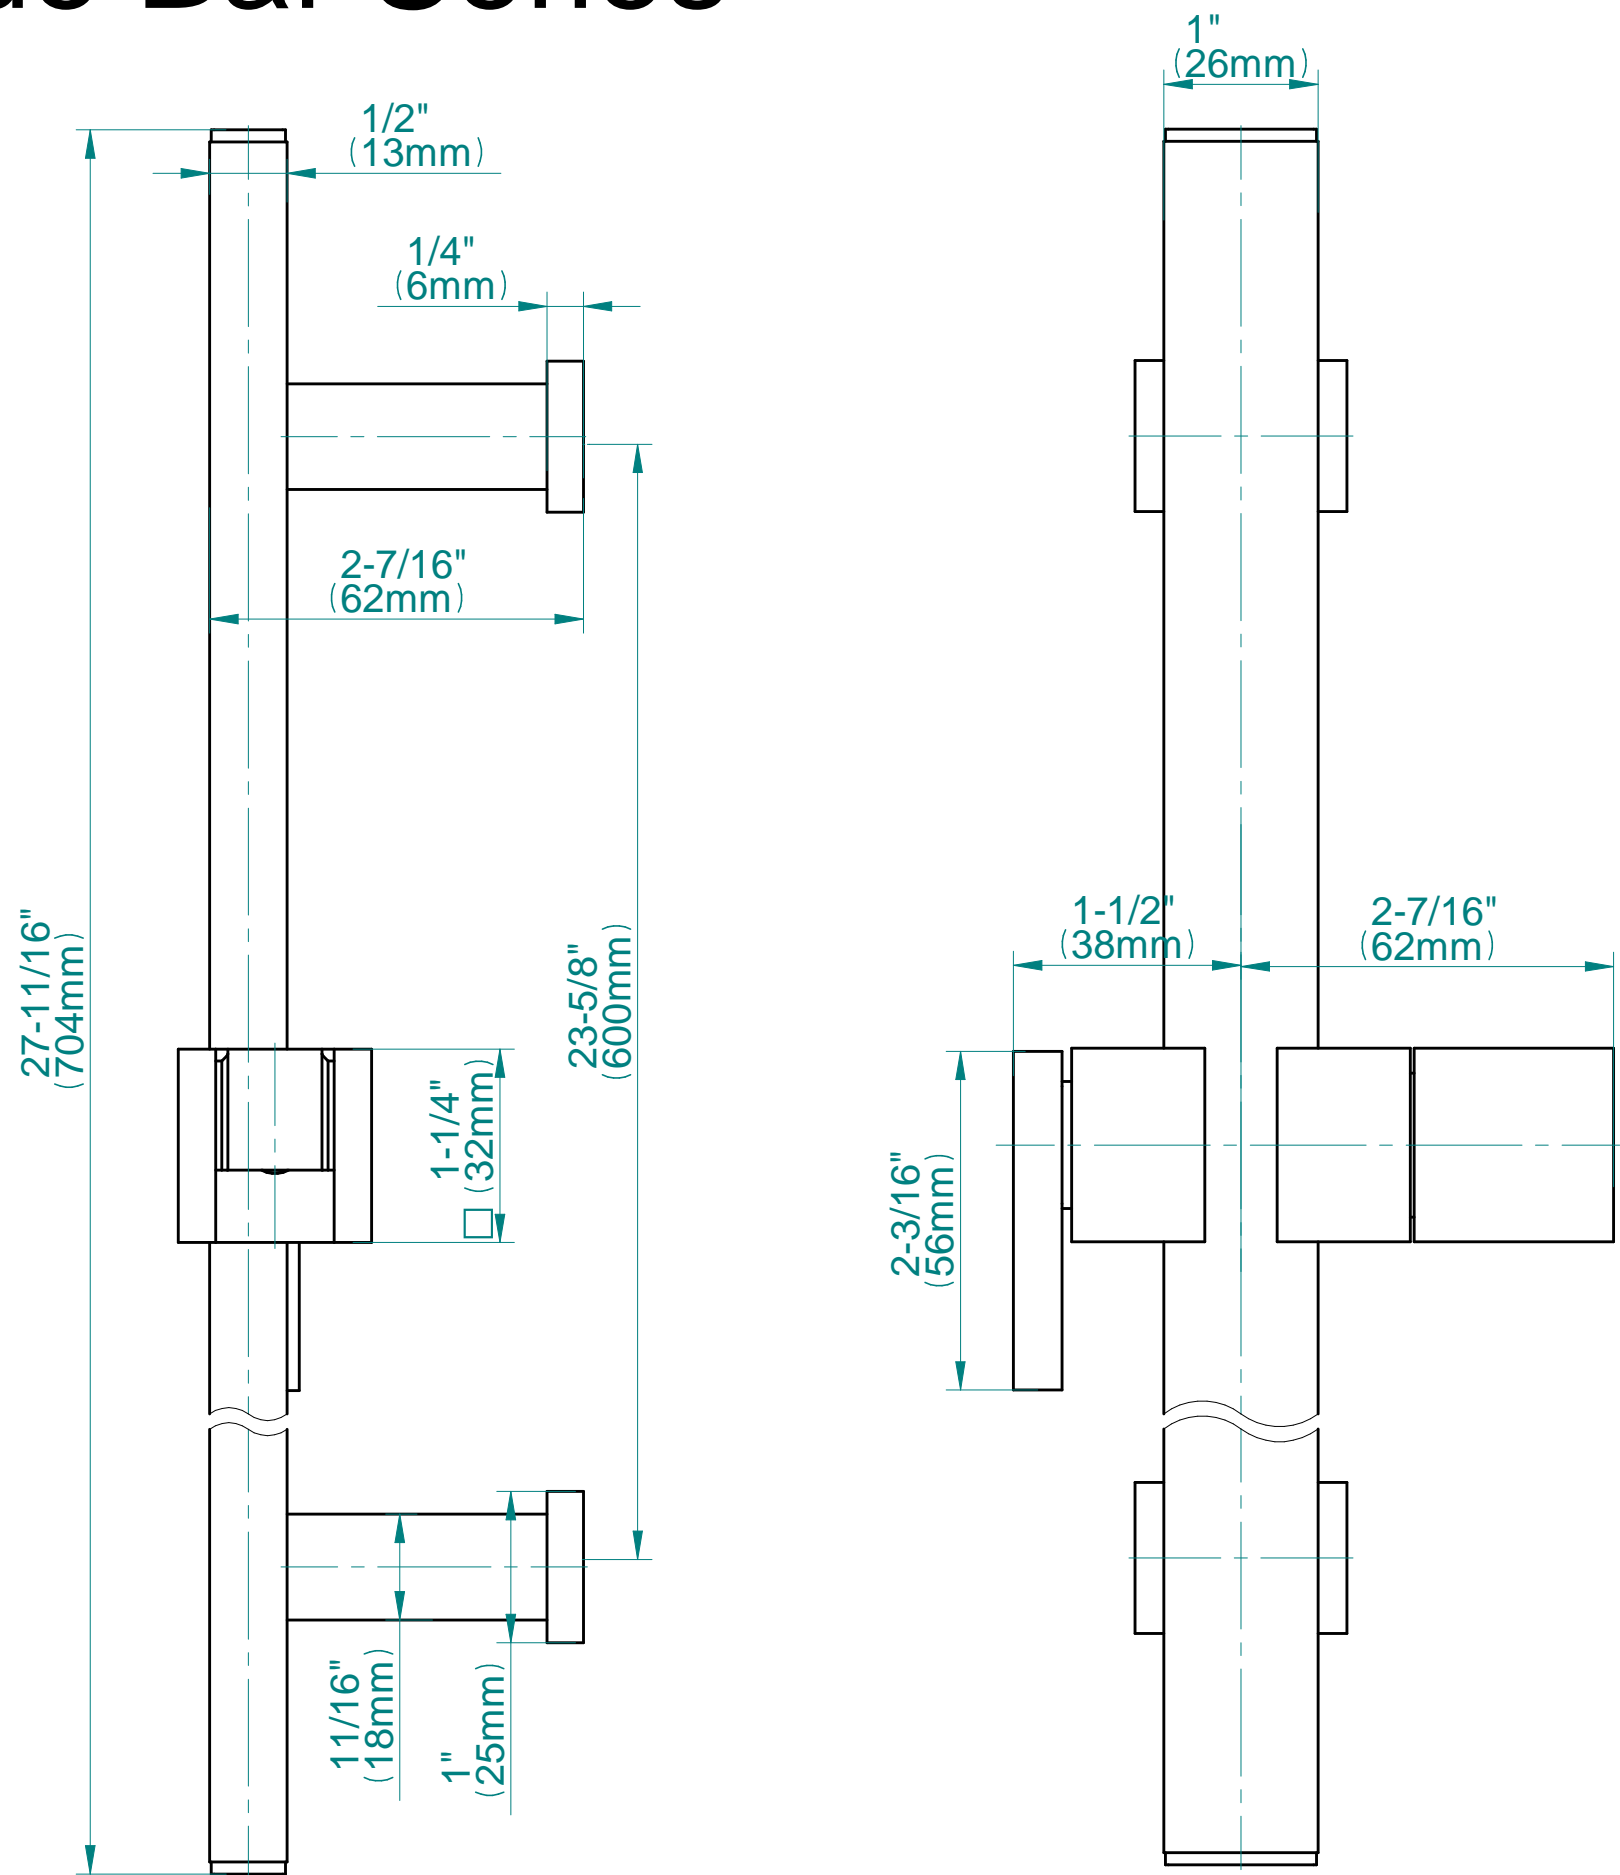

SHOWER
Contemporary Square Wall-
Mounted Slide Bar
G-8631

GRAFF®

Information

- 27 11/16" tall wall-mounted slide bar
- Adjustable bracket fits all hoses with conical nut

Finishes

G-8631

Slide Bar Series

valid since 2014