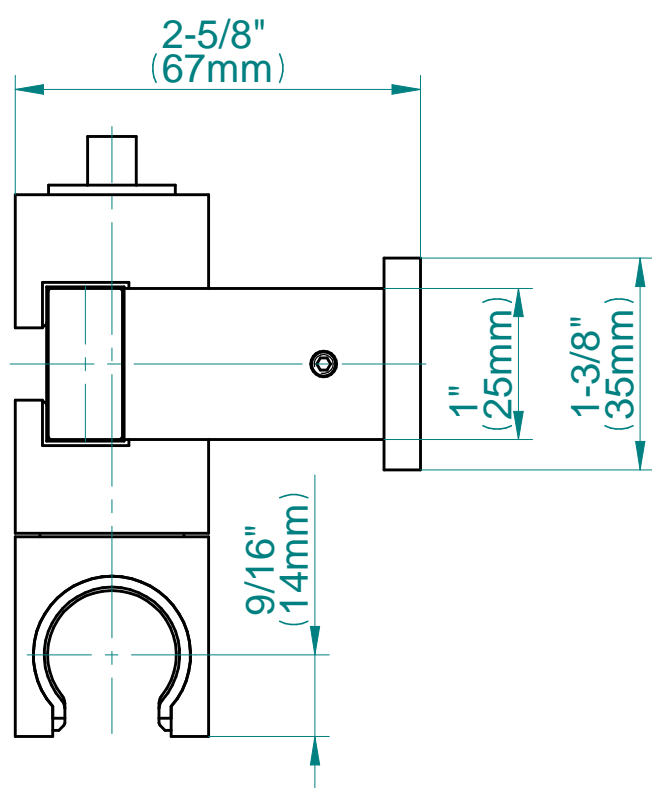

SHOWER
Contemporary Square Wall-
Mounted Slide Bar
G-8631

GRAFF®

Information

- 27 11/16" tall wall-mounted slide bar
- Adjustable bracket fits all hoses with conical nut

Finishes

G-8631

Slide Bar Series

valid since 2014