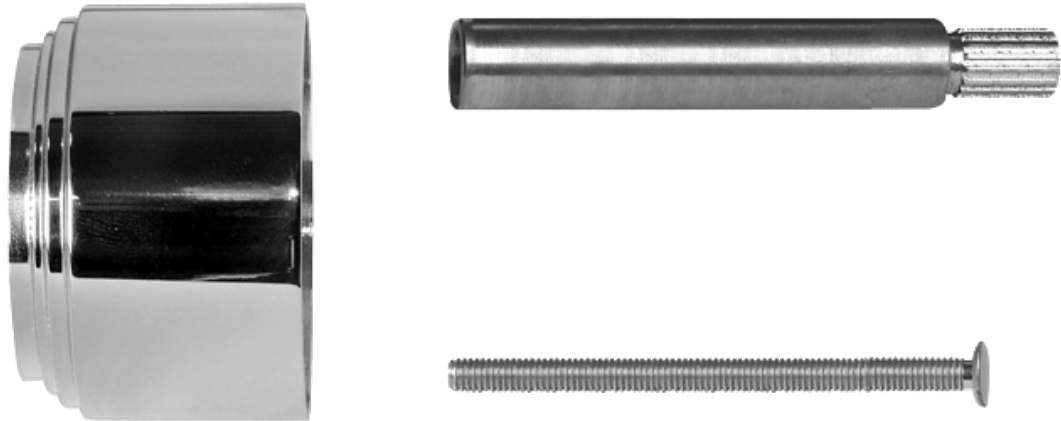

SHOWER  
Valve Extension Kit for  
Stop/Volume Control Valve  
**G-8321**

---

**GRAFF**<sup>®</sup>

### **Information**

- Extends rough-in depth by 3/4"
- Compatible with most GRAFF 1/2" & 3/4" Stop/Volume Control Shower Sets

# Thermostatic Shower Valve Extension Kit G-8321