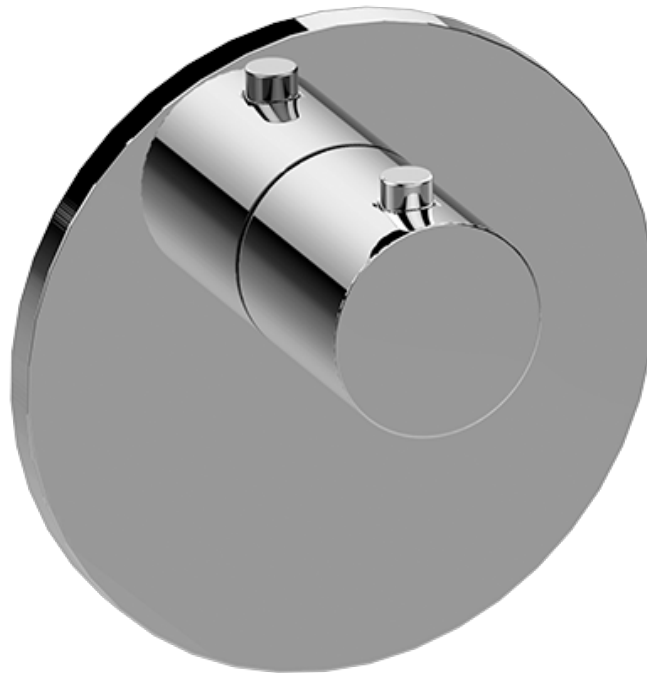

SHOWER
M-Series Round Thermostatic
Valve Trim Plate and Handle
G-8037-RH-T

Information

- Single metal handle
- Decorative trim plate
- Use with G-8006 thermostatic rough valve
- To complete package, you must order rough valve

Finishes

G-8037-RH-T

M-Series Round Thermostatic Valve Trim Plate and Handle

GRAFF®

Product Features

- Single metal handle
- Decorative trim plate
- To complete package, you must order G-8006 thermostatic rough valve