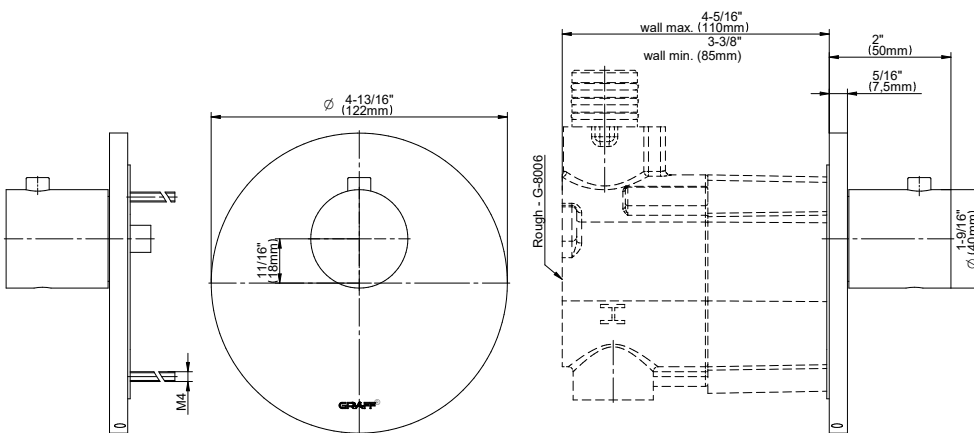

Available Finishes

- Polished Chrome
  G-8037-RH-PC-T
- Polished Nickel
  G-8037-RH-PN-T
- Brushed Nickel
  G-8037-RH-BNi-T
- Matte Black*
  G-8037-RH-MBK-T*
- Architectural Black*
  G-8037-RH-BK-T*
- Architectural White*
  G-8037-RH-WT-T*
- Unfinished Brushed Brass*
  G-8037-RH-UBB-T*
- Unfinished Brass*
  G-8037-RH-UB-T*
- Steelnox (Satin Nickel)
  G-8037-RH-SN-T
- Olive Bronze*
  G-8037-RH-OB-T*
- Gunmetal*
  G-8037-RH-GM-T*
- OR'osa PVD*
  G-8037-RH-RG-T*
- Brushed OR'osa PVD*
  G-8037-RH-BRG-T*
- Onyx PVD*
  G-8037-RH-OX-T*
- Brushed Onyx PVD*
  G-8037-RH-BOX-T*
- Polished Brass PVD*
  G-8037-RH-PB-T*
- Brushed Brass PVD*
  G-8037-RH-OX-T*
- 24K Brushed Gold*
  G-8037-RH-BAU-T*
- 24K Gold*
  G-8037-RH-AU-T*