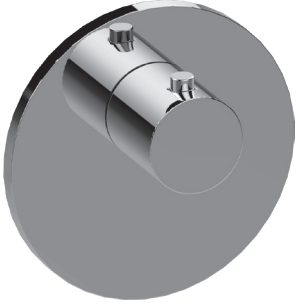

SHOWER
M-Series Round Thermostatic
Valve Trim Plate and Handle
G-8037-RH-T

Information

- Single metal handle
- Decorative trim plate
- Use with G-8006 thermostatic rough valve
- To complete package, you must order rough valve

Finishes

G-8037-RH-T

M-Series Round Thermostatic Valve Trim Plate and Handle

GRAFF®

Product Features

- Single metal handle
- Decorative trim plate
- To complete package, you must order G-8006 thermostatic rough valve