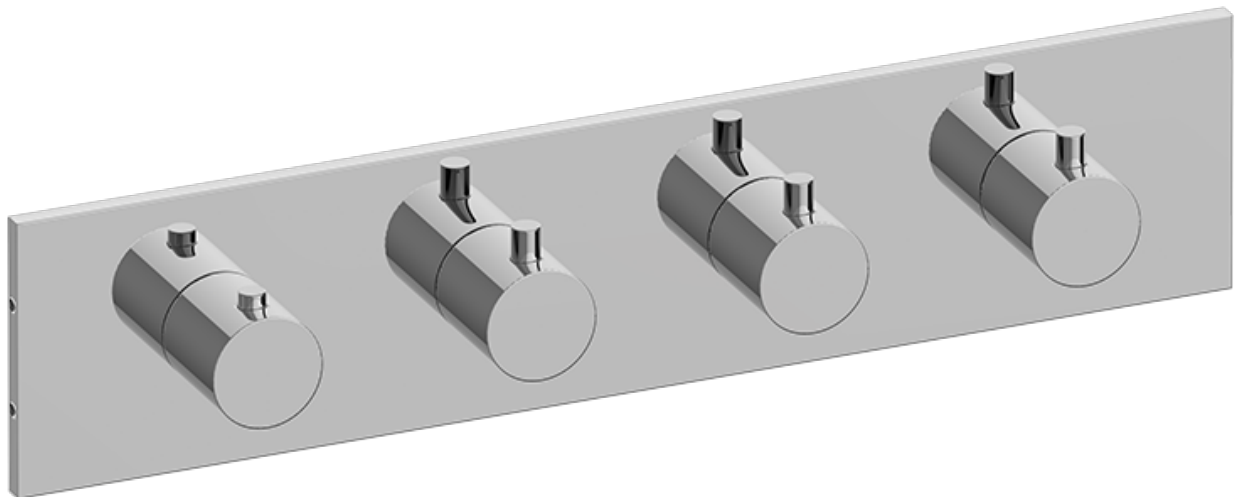

SHOWER
 Square M-Series Valve Horizontal
 Trim with Four Handles
G-8059H-RH0-T

Information

- Four metal handles
- Decorative trim plate
- To complete package, you must order rough valves

Finishes