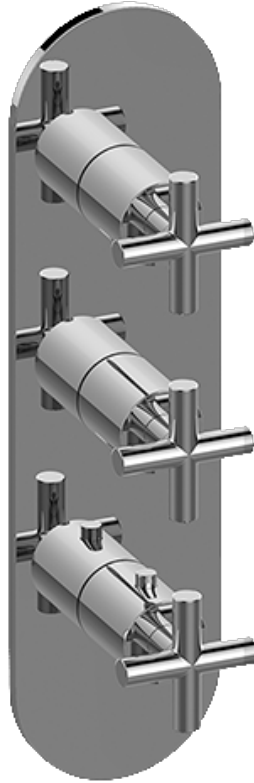

BATHROOM
M-Series Thermostatic Shower
System - Ametis Ring
GL3.009WB-C17E0

GRAFF®

Information

- 3/4" thermostatic valve and trim
- 3/4" stop/volume control valve (2 pieces)
- G-8760 Ametis Ring with waterfall and rain shower settings, features no-clog, easy-clean nozzles
- Single LED light with 6 color variations
- Includes wall-mount button for LED control box
- Optional extension kit
- Flow rates: rain shower ≤ 2.0 max gpm, waterfall ≤ 2.0 max gpm
- ADA

BATHROOM
Thermostatic Rough Valve
G-8006

GRAFF[®]

Information

- 12.9 gpm @ 60 psi
- 3/4" universal inlets
- Built-in service stops
- Stacking outlet feature
- Complete serviceability from front of all units
- Supplied with protective plastic cover
- CalGreen compliant dependent on functions

www.graff-faucets.com | phone: 800-954-4723

BATHROOM
M.E. M-Series Valve Trim with
Three Handles
G-8056-C17E0-T

GRAFF[®]

Information

- Three metal handles
- Decorative trim plate
- Use with M-Series rough valves
- ADA

Finishes

Architectural
Black™

Matte Black

Polished
Chrome

Architectural
White

BATHROOM
Stop/Volume Control Valve with
Pass Through
G-8076

GRAFF®

Information