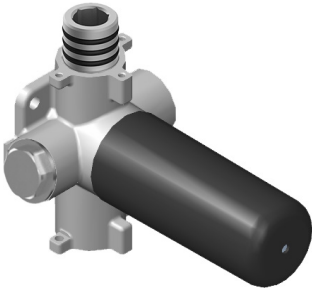

- 12.3 gpm @ 60 psi
- 3/4" universal inlets/outlets with female threads
- Stacking inlet and pass-through port feature
- Supplied with protective plastic cover
- CalGreen compliant dependent on functions

GRAFF[®]
CUTTING EDGE DESIGN

Product Features

- 13.2 gpm @ 60 psi
- 3/4" universal inlets/outlets with female threads
- Stacking inlet and pass-through port feature
- Supplied with protective plastic cover
- CalGreen compliant dependent on functions