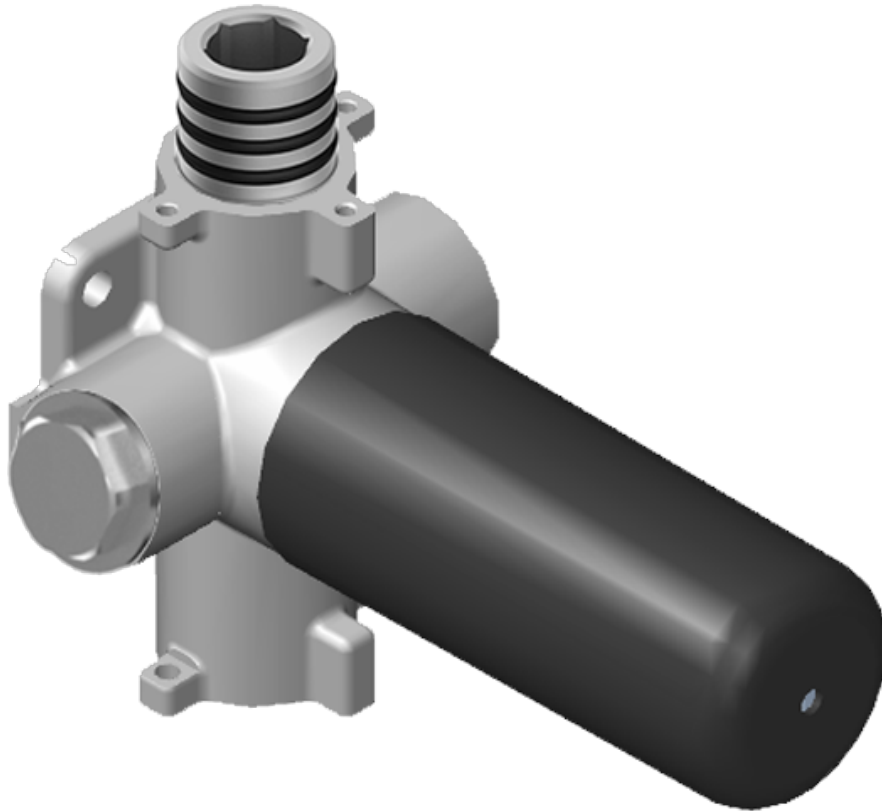

BATHROOM
M-Series Thermostatic Shower
System - Ametis Ring
GL3.009WB-C17E0

GRAFF®

Information

- 3/4" thermostatic valve and trim
- 3/4" stop/volume control valve (2 pieces)
- G-8760 Ametis Ring with waterfall and rain shower settings, features no-clog, easy-clean nozzles
- Single LED light with 6 color variations
- Includes wall-mount button for LED control box
- Optional extension kit
- Flow rates: rain shower ≤ 2.0 max gpm, waterfall ≤ 2.0 max gpm
- ADA

www.graff-faucets.com | phone: 800-954-4723

BATHROOM
M.E. M-Series Valve Trim with
Three Handles
G-8056-C17E0-T

GRAFF[®]

Information

- Three metal handles
- Decorative trim plate
- Use with M-Series rough valves
- ADA

Finishes

Architectural
Black™

Matte Black

Polished
Chrome

Architectural
White

BATHROOM
Stop/Volume Control Valve with
Pass Through
G-8076

GRAFF®

Information

- 12.3 gpm @ 60 psi
- 3/4" universal inlets/outlets with female threads
- Stacking inlet and pass-through port feature
- Supplied with protective plastic cover
- CalGreen compliant dependent on functions