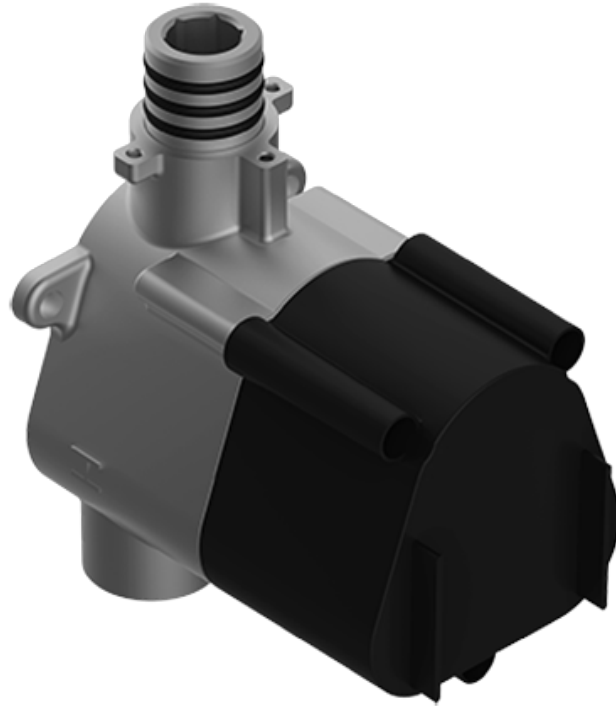

BATHROOM
M-Series Thermostatic Shower
System - Ametis Ring
GL3.009WB-C17E0

GRAFF®

Information

- 3/4" thermostatic valve and trim
- 3/4" stop/volume control valve (2 pieces)
- G-8760 Ametis Ring with waterfall and rain shower settings, features no-clog, easy-clean nozzles
- Single LED light with 6 color variations
- Includes wall-mount button for LED control box
- Optional extension kit
- Flow rates: rain shower ≤ 2.0 max gpm, waterfall ≤ 2.0 max gpm
- ADA

BATHROOM
Thermostatic Rough Valve
G-8006

GRAFF[®]

Information

- 12.9 gpm @ 60 psi
- 3/4" universal inlets
- Built-in service stops
- Stacking outlet feature
- Complete serviceability from front of all units
- Supplied with protective plastic cover
- CalGreen compliant dependent on functions

Finishes

Architectural
Black™

Matte Black

Polished
Chrome

Architectural
White

G-8006

M-Series

3/4" Concealed Thermostatic Rough Valve

Product Features

- 12.9 gpm @ 60 psi
- 3/4" universal inlets
- Built-in service stops
- Stacking outlet feature
- Complete serviceability from front of all units
- Supplied with protective plastic cover
- CalGreen compliant dependent on functions