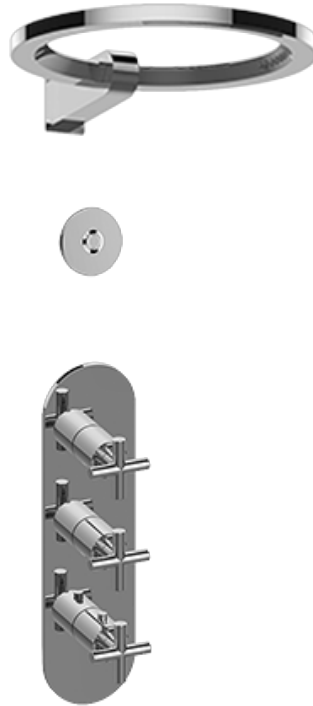

BATHROOM
M-Series Thermostatic Shower
System - Ametis Ring
GL3.009WB-C17E0

GRAFF®

Information

- 3/4" thermostatic valve and trim
- 3/4" stop/volume control valve (2 pieces)
- G-8760 Ametis Ring with waterfall and rain shower settings, features no-clog, easy-clean nozzles
- Single LED light with 6 color variations
- Includes wall-mount button for LED control box
- Optional extension kit
- Flow rates: rain shower ≤ 2.0 max gpm, waterfall ≤ 2.0 max gpm
- ADA

BATHROOM
Thermostatic Rough Valve
G-8006

GRAFF[®]

Information

- 12.9 gpm @ 60 psi
- 3/4" universal inlets
- Built-in service stops
- Stacking outlet feature
- Complete serviceability from front of all units
- Supplied with protective plastic cover
- CalGreen compliant dependent on functions

Finishes

Architectural
Black™

Matte Black

Polished
Chrome

Architectural
White

G-8006

M-Series

3/4" Concealed Thermostatic Rough Valve