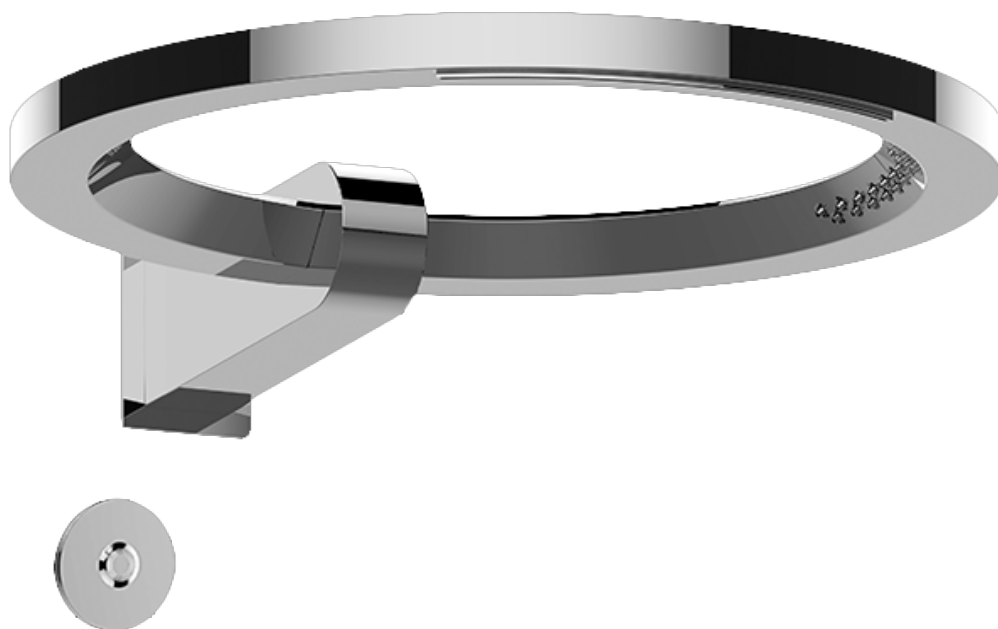

www.graff-faucets.com | phone: 800-954-4723

Information

- Wall-mounted installation
- 6-color LED chromotherapy lighting
- Dual-function water feature with cascade & waterfall shower settings
- Features no-clog, easy-clean nozzles
- Flow rates: rain shower ≤ 2.0 max gpm, waterfall ≤ 2.0 max gpm
- Includes wall-mount button for LED control box
- CALGreen