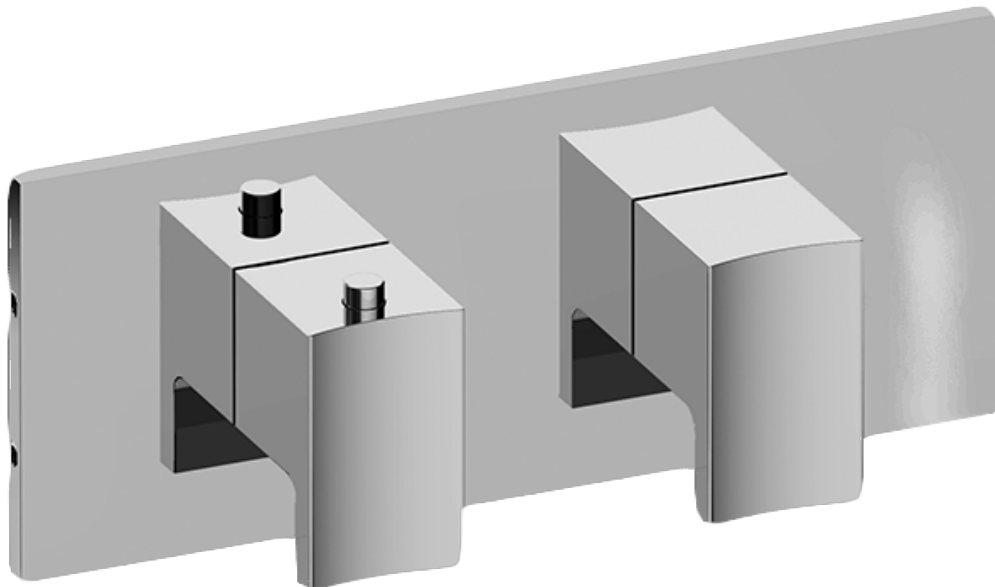

SHOWER
M-Series Valve Horizontal Trim
with Two Handles
G-8048H-LM36E0-T

GRAFF®

Information

- Two metal handles
- Decorative trim plate
- Use with M-Series rough valves
- ADA

Finishes

24K Gold

24K Brushed Gold

G-8048H-LM36E0-T

Sade Collection

M-Series Valve Horizontal Trim with Two Handles

GRAFF®

Product Features

- Two metal handles
- Decorative trim plate
- Use with M-Series rough valves

Code Compliance

- ADA