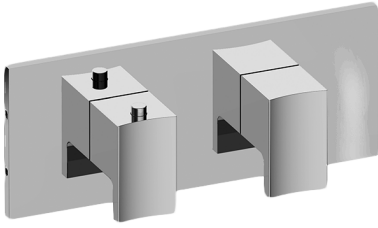

SHOWER
M-Series Valve Horizontal Trim
with Two Handles
G-8048H-LM36E0-T

GRAFF®

Information

- Two metal handles
- Decorative trim plate
- Use with M-Series rough valves
- ADA

Finishes

24K Gold

24K Brushed Gold

G-8048H-LM36E0-T

Sade Collection

M-Series Valve Horizontal Trim with Two Handles

GRAFF®

Product Features

- Two metal handles
- Decorative trim plate
- Use with M-Series rough valves

Code Compliance

- ADA