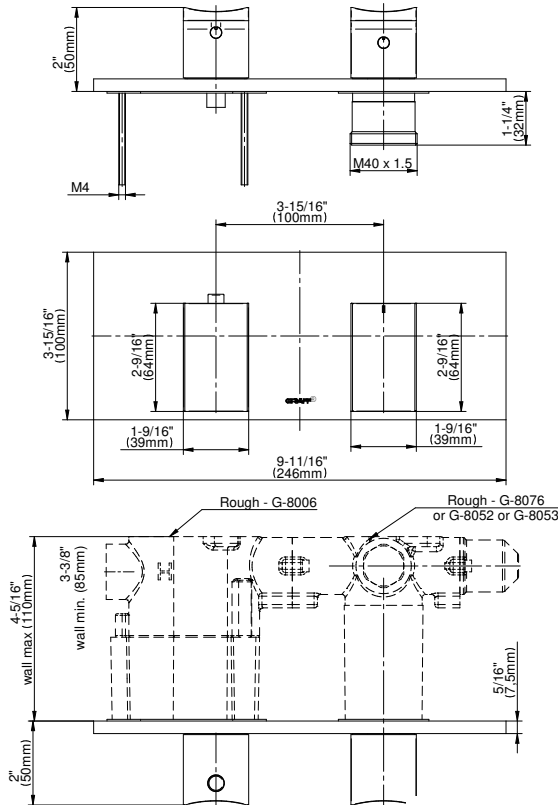

Warranty

- Limited lifetime warranty

For complete warranty information go to <https://www.graff-designs.com/en/info/faqs>

The measurements shown are for reference only. Products and specifications shown are subject to change without notice. Revised 2/2019

www.graff-designs.com | phone: 800-954-4723