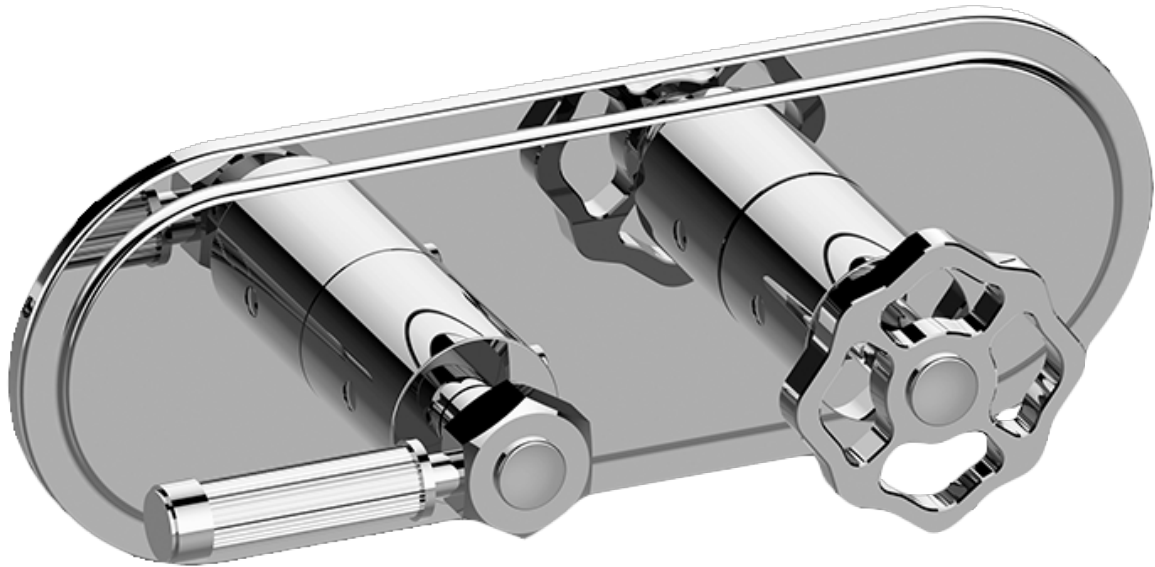

SHOWER
 Vintage M-Series Valve Horizontal
 Trim with Two Handles
G-8086H-LM56C18-T

Information

- Two metal handles
- Decorative trim plate
- Use with M-Series rough valves

Finishes

G-8086H-LM56C18-T

Vintage Series