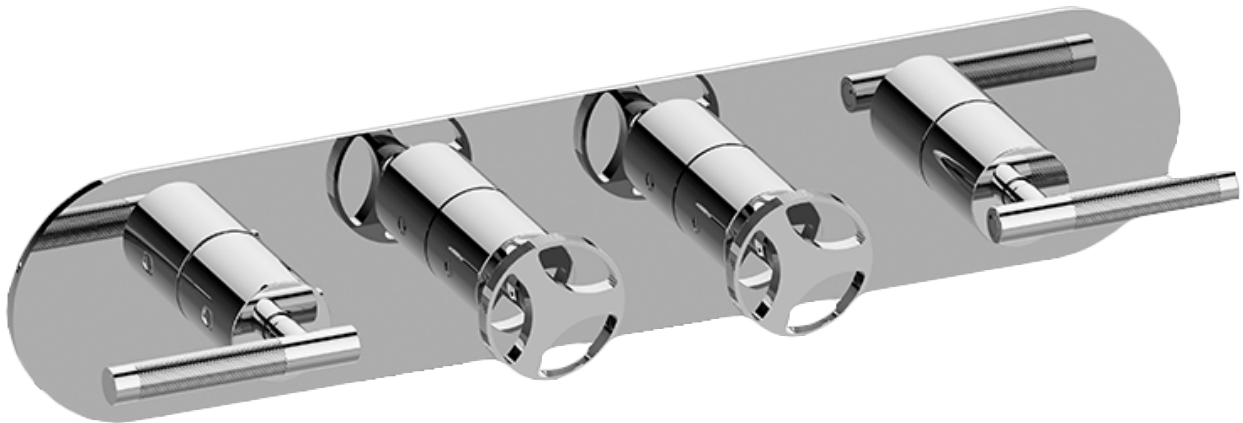

SHOWER
 Harley M-Series Valve Horizontal
 Trim with Four Handles
G-8058H-ALM57C19-T

Information

- Four metal handles
- Decorative trim plate
- Use with M-Series rough valves
- ALM57C19 handles should not be used with 2-way or 3-way diverter valve

Finishes

Architectural
White

G-8058HH-ALM57C19-T

M-Series