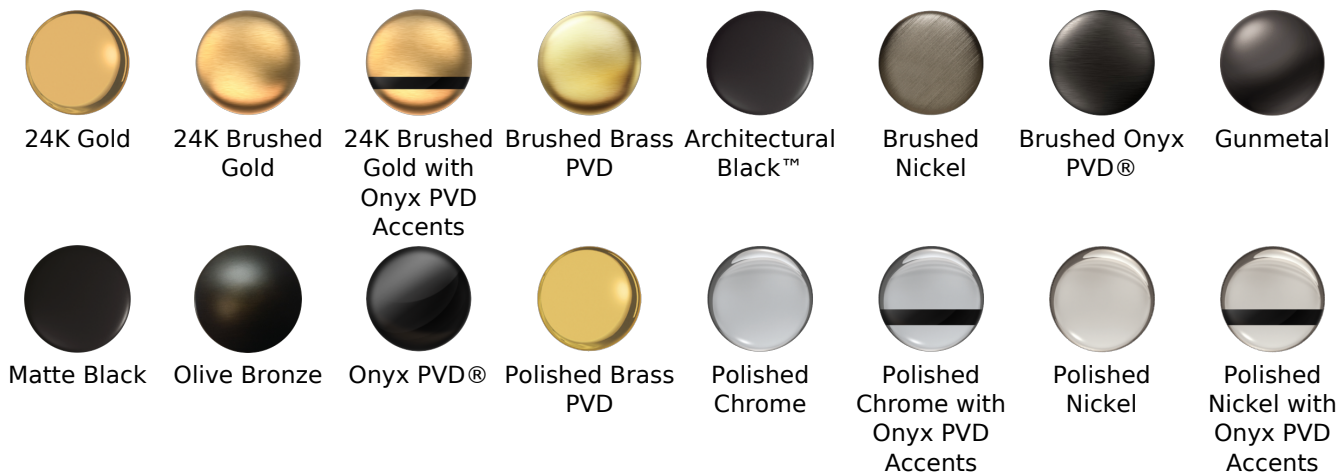

## Finishes

24K Gold

24K Brushed Gold

24K Brushed Gold with Onyx PVD Accents

Brushed Brass PVD

Architectural Black™

Brushed Nickel

Brushed Onyx PVD®

Gunmetal

Matte Black

Olive Bronze

Onyx PVD®

Polished Brass PVD

Polished Chrome

Polished Chrome with Onyx PVD Accents

Polished Nickel

Polished Nickel with Onyx PVD Accents

Architectural White

BATHROOM  
 Harley Wall-Mounted Lavatory  
 Faucet  
**G-11430-C19B**

**Information**

- Wall-mount spout and handle installation
- Aerated flow rate  $\leq 1.2$  max gpm
- 7-1/2" spout reach
- Drain assembly not included
- Optional matching decorative trap G-9970
- CALGreen

**Finishes**

Architectural  
White