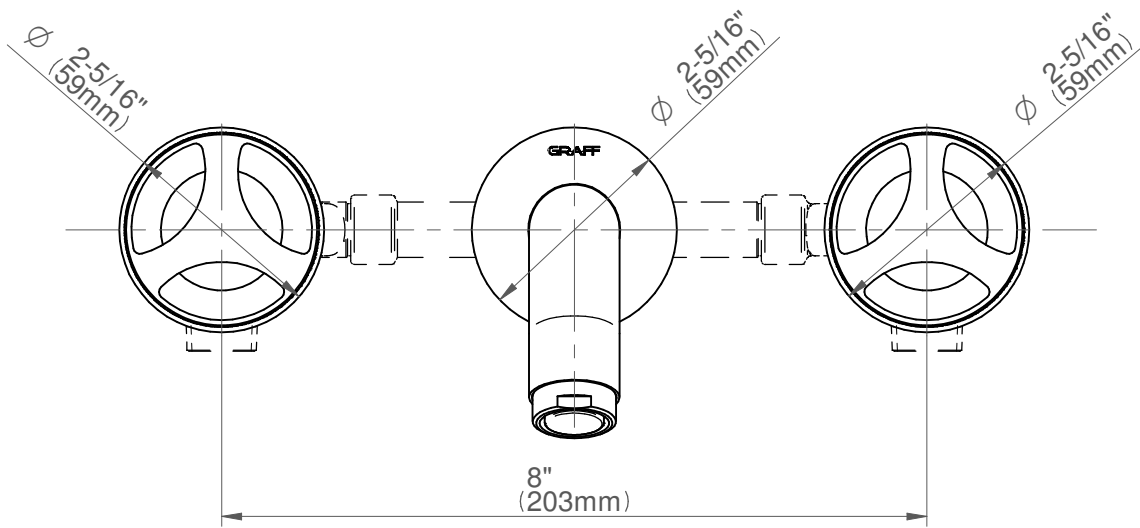

BATHROOM  
Harley Wall-Mounted Lavatory  
Faucet  
**G-11430-C19B**

---

**GRAFF®**

### **Information**

- Wall-mount spout and handle installation
- Aerated flow rate  $\leq 1.2$  max gpm
- 7-1/2" spout reach
- Drain assembly not included
- Optional matching decorative trap G-9970
- CALGreen

## Information

- 1/2" male NPT inlets