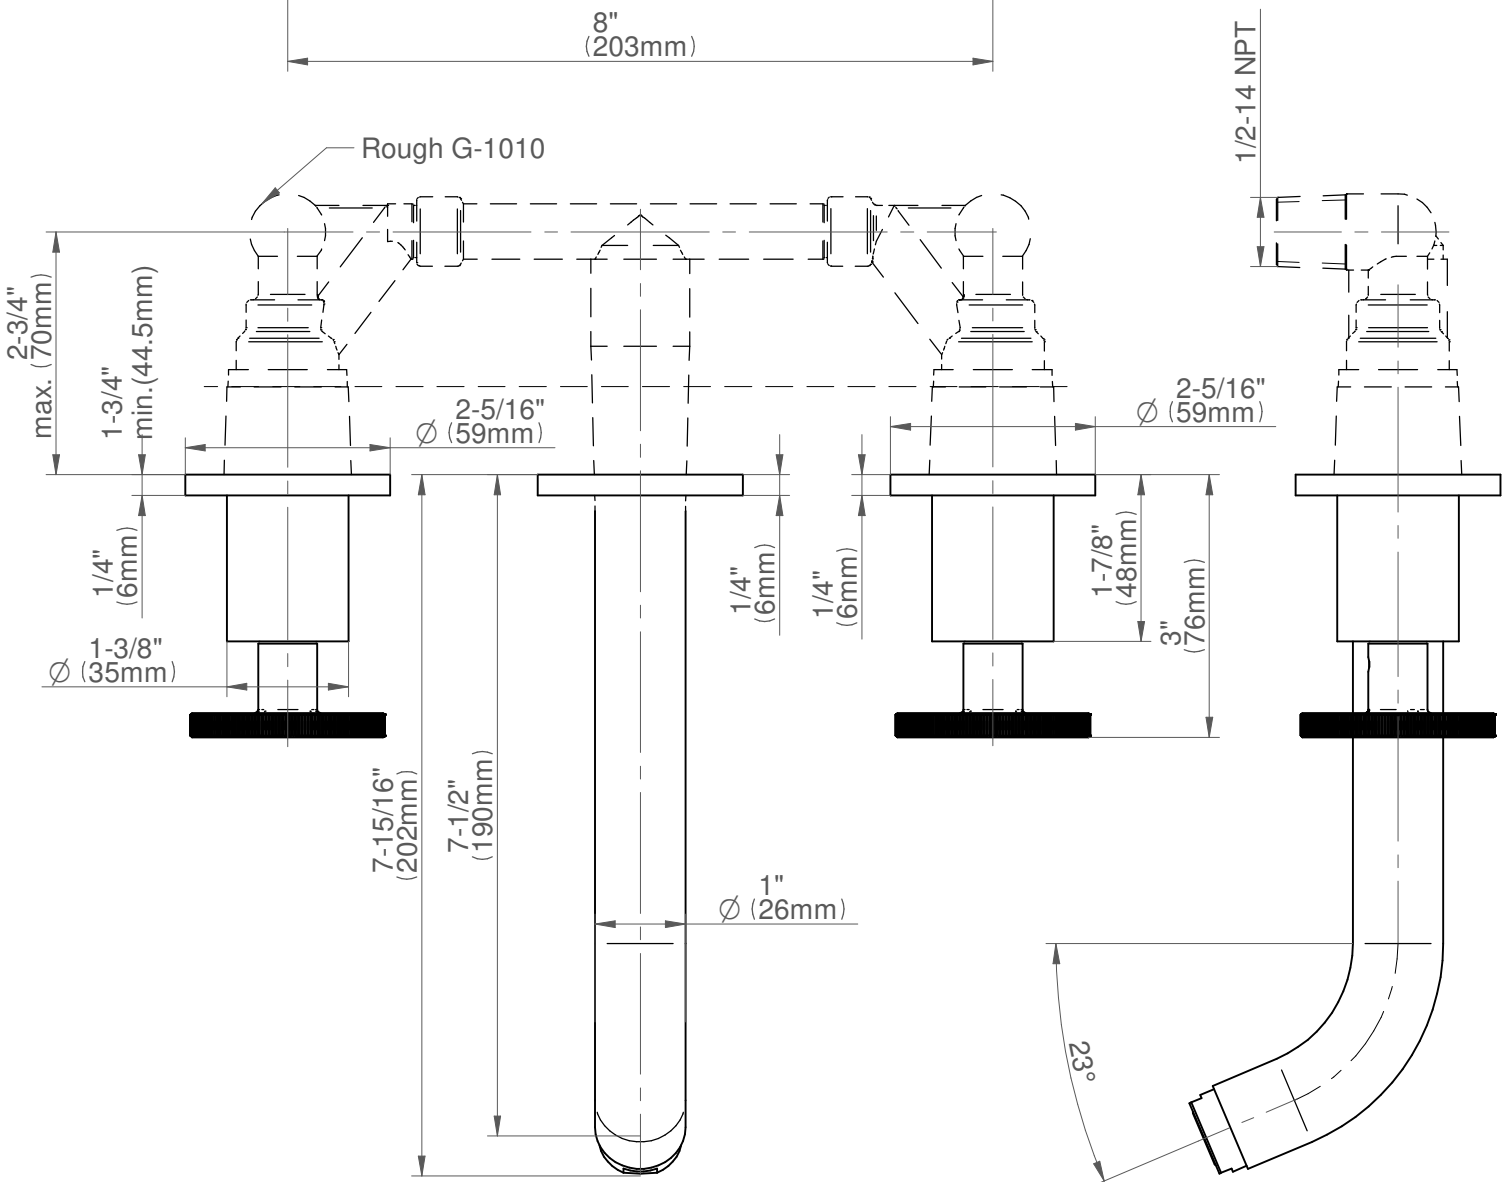

BATHROOM  
Harley Wall-Mounted Lavatory  
Faucet  
**G-11430-C19B**

---

**GRAFF®**

### **Information**

- Wall-mount spout and handle installation
- Aerated flow rate  $\leq 1.2$  max gpm
- 7-1/2" spout reach
- Drain assembly not included
- Optional matching decorative trap G-9970
- CALGreen

## Information

- 1/2" male NPT inlets