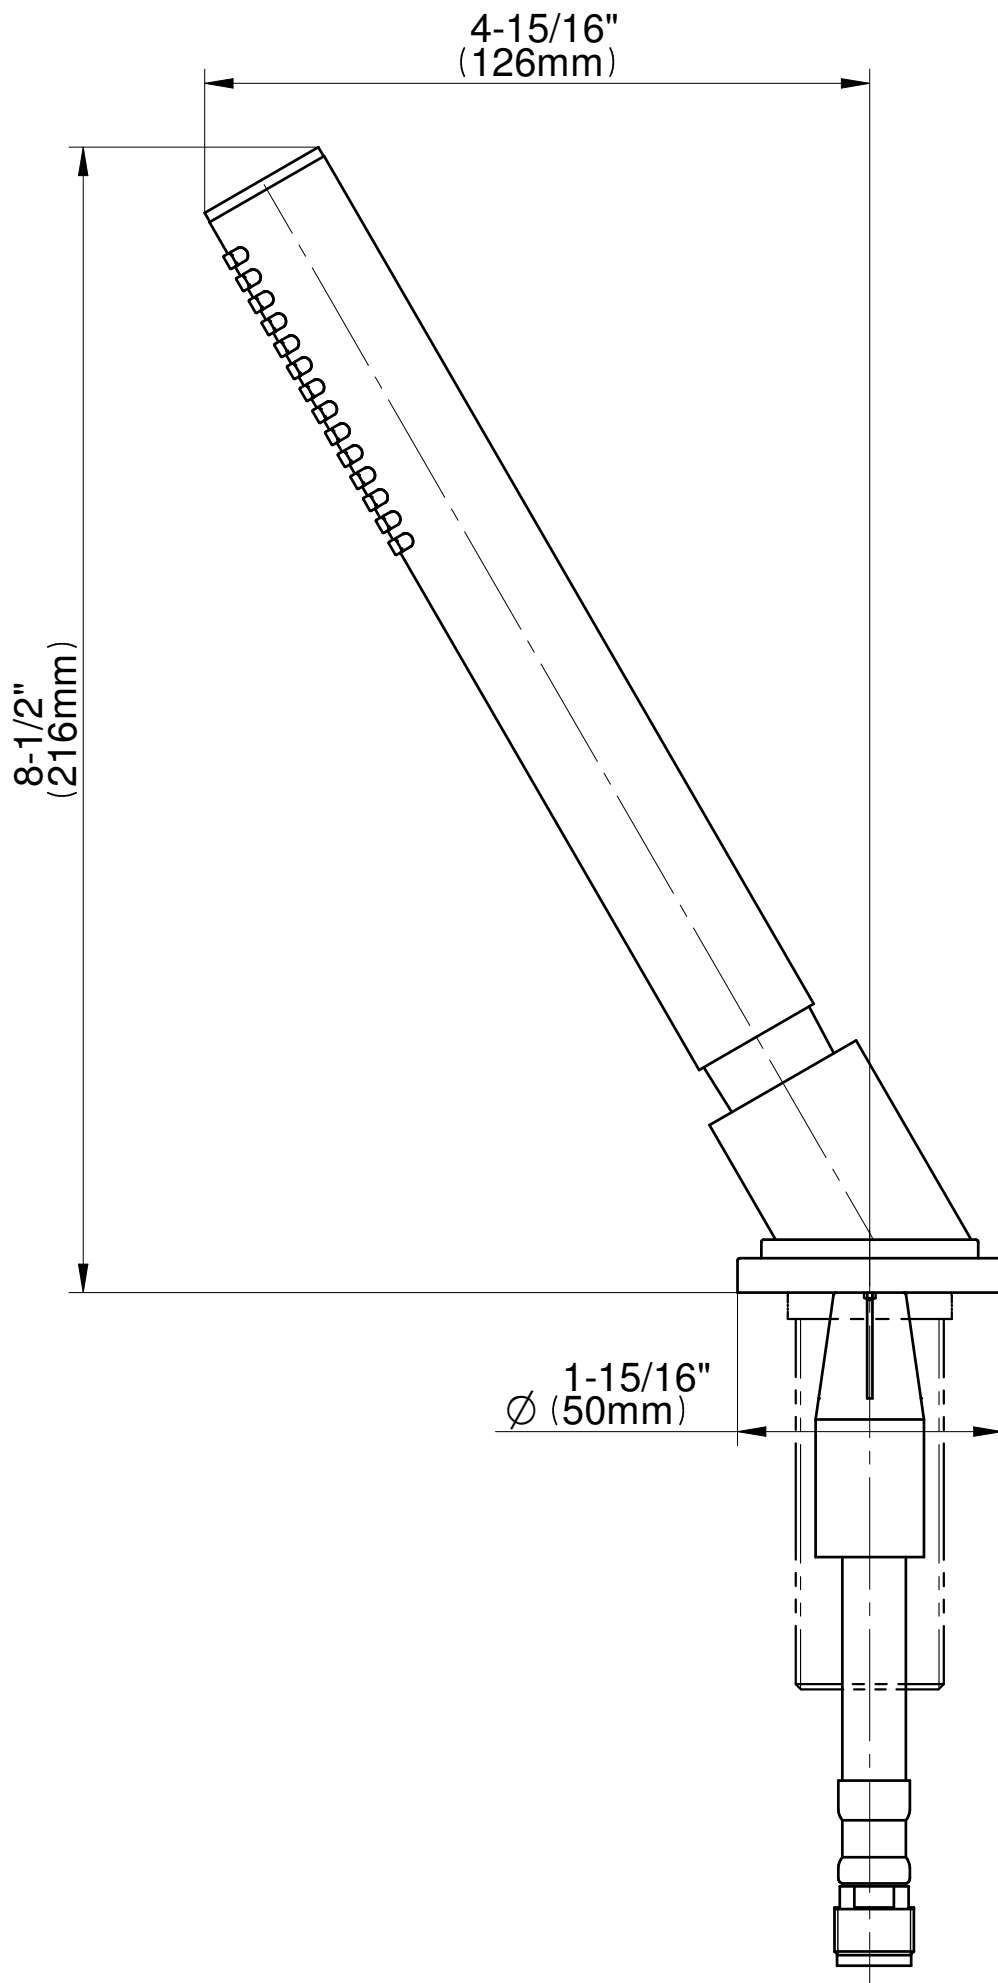

BATHROOM
Vintage Deck-Mounted
Handshower and Diverter Set
G-11355-C18B

GRAFF®

Information

- Matches G-11350-*** Roman tub set
- Handshower hose included

G-11355-C18B-T

Vintage Series

BATHROOM
 Vintage Deck-Mounted
 Handshower and Diverter Set

Information

- Matches G-11350-*** Roman tub set
- Handshower hose included

Finishes

G-11355-C18B-T

Vintage Series

Information

- Durable diverter valve

Finishes