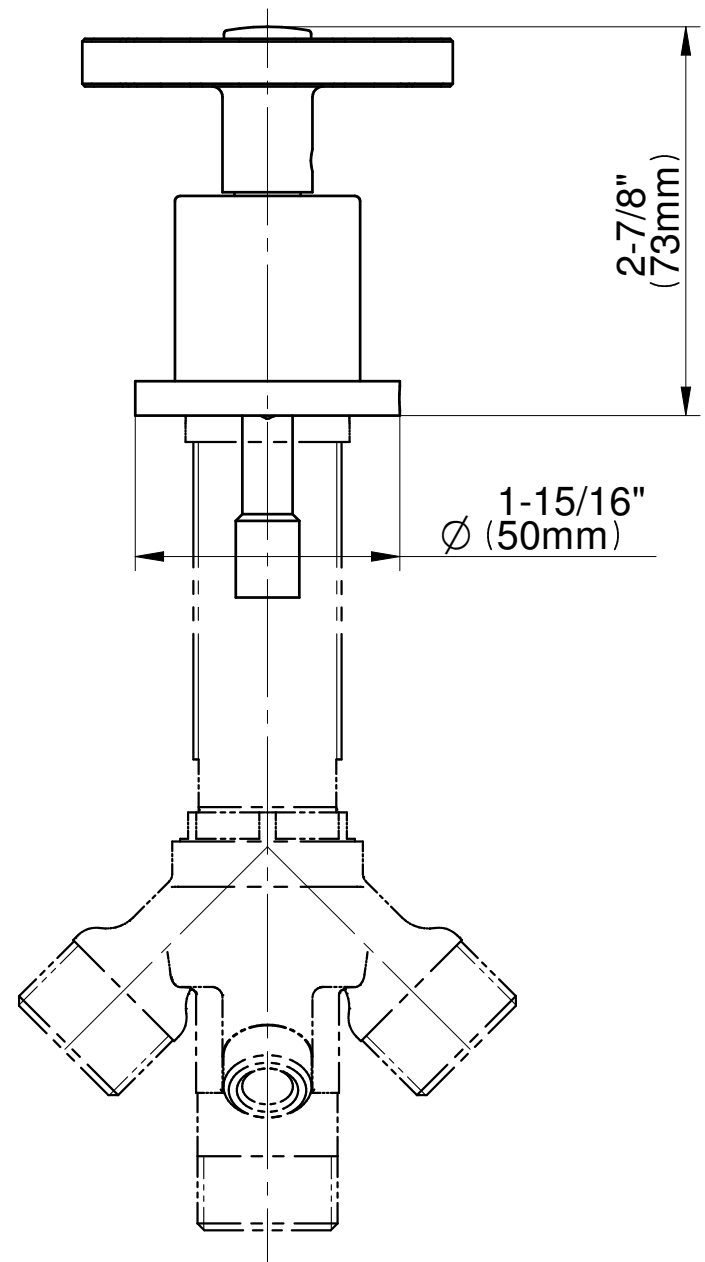

BATHROOM
Vintage Deck-Mounted
Handshower and Diverter Set
G-11355-C18B

GRAFF®

Information

- Matches G-11350-*** Roman tub set
- Handshower hose included

G-11355-C18B-T

Vintage Series

BATHROOM
 Vintage Deck-Mounted
 Handshower and Diverter Set

Information

- Matches G-11350-*** Roman tub set
- Handshower hose included

Finishes

G-11355-C18B-T

Vintage Series

Information

- Durable diverter valve

Finishes