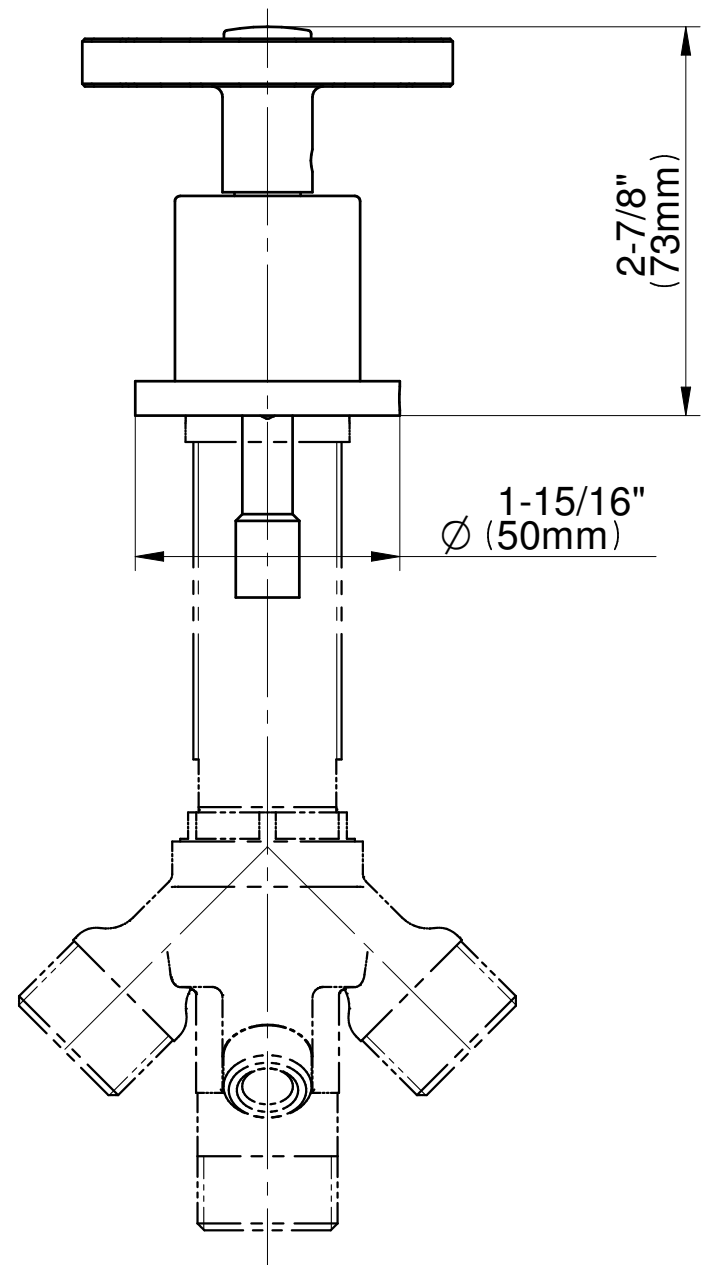

BATHROOM
Vintage Deck-Mounted
Handshower and Diverter Set
G-11355-C18B

GRAFF®

Information

- Matches G-11350-*** Roman tub set
- Handshower hose included

G-11355-C18B-T

Vintage Series

BATHROOM
 Vintage Deck-Mounted
 Handshower and Diverter Set

Information

- Matches G-11350-*** Roman tub set
- Handshower hose included

Finishes

G-11355-C18B-T

Vintage Series

Information

- Durable diverter valve

Finishes