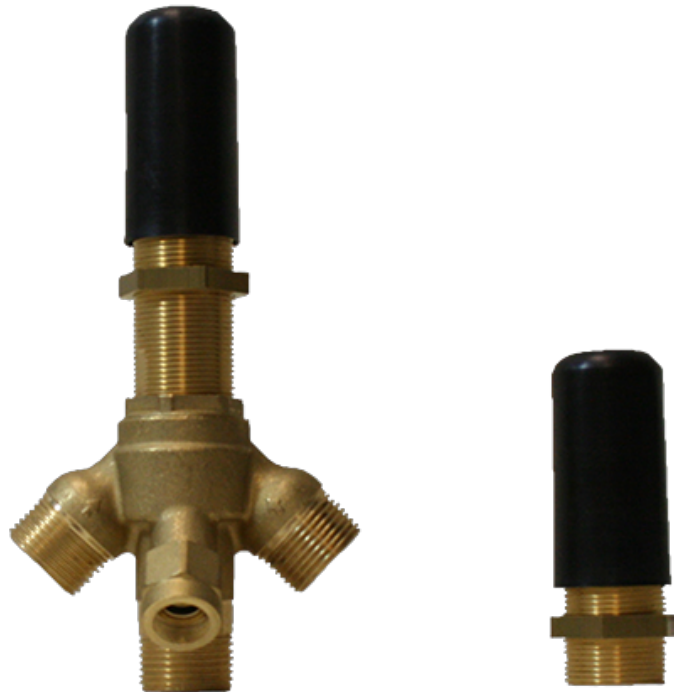

BATHROOM
Vintage Deck-Mounted
Handshower and Diverter Set
G-11355-C18B

GRAFF®

Information

- Matches G-11350-*** Roman tub set
- Handshower hose included

G-11355-C18B-T

Vintage Series

BATHROOM
 Vintage Deck-Mounted
 Handshower and Diverter Set

Information

- Matches G-11350-*** Roman tub set
- Handshower hose included

Finishes

G-11355-C18B-T

Vintage Series

Information

- Durable diverter valve

Finishes