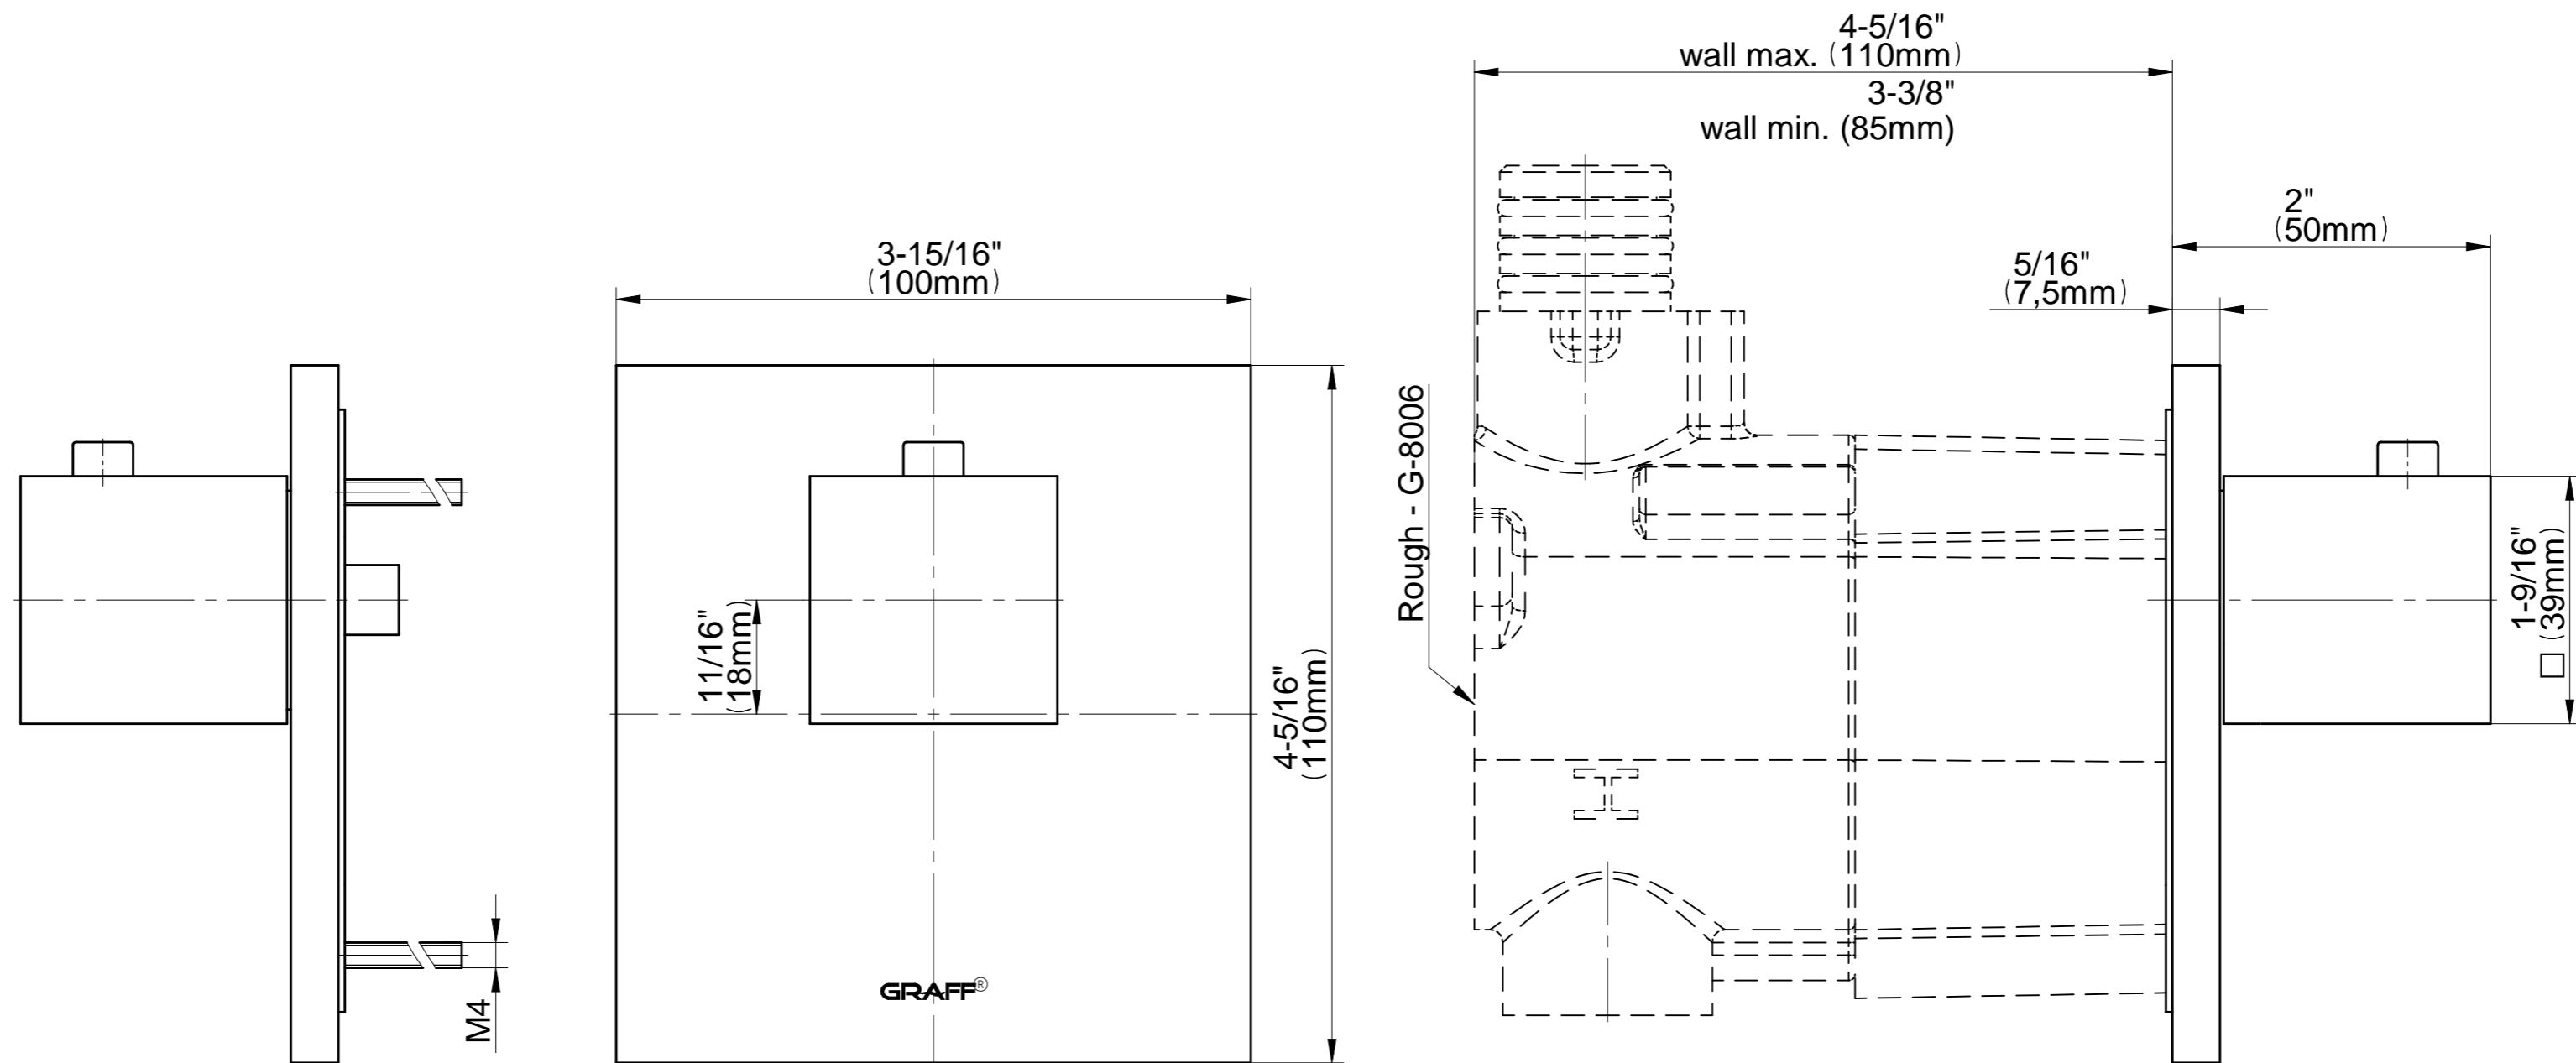

SHOWER
M-Series Full Thermostatic
Shower System with Diverter
Valve
GM2.122SG-SH0

GRAFF®

Information

- 3/4" thermostatic valve and trim
- 8" rain showerhead with 12" wall-mounted shower arm
- Swivel body sprays (3 pieces)
- Handshower set w/wall bracket
- 3-way diverter valve
- Showerhead features no-clog, easy-clean spray nozzles
- Optional extension kit
- 3/4" thermostatic rough valve flow rate ~12.9 gpm @60 psi
- Flow rates: showerhead \leq 1.8 max gpm, handshower \leq 1.5 max gpm, body sprays \leq 1.5 max gpm each

www.graff-faucets.com | phone: 800-954-4723

SHOWER
M-Series Square Thermostatic
Valve Trim Plate and Handle
G-8043-SH-T

Information

- Single metal handle
- Decorative trim plate
- Use with G-8006 thermostatic rough valve
- To complete package, you must order rough valve

Finishes

G-8043-SH-T

Thermostatic Valve -Trim - M-Series

GRAFF®
CUTTING EDGE DESIGN

SHOWER
 Three-Way Diverter Control Valve
 WITH Off Function (No Pass-
 Through)
G-8053

Information

- ~11.4 gpm @ 60 psi
- 3/4" universal inlets/outlets with female threads
- Operates one function at a time
- Stacking inlet feature
- Supplied with protective plastic cover
- CALGreen compliant depending on functions