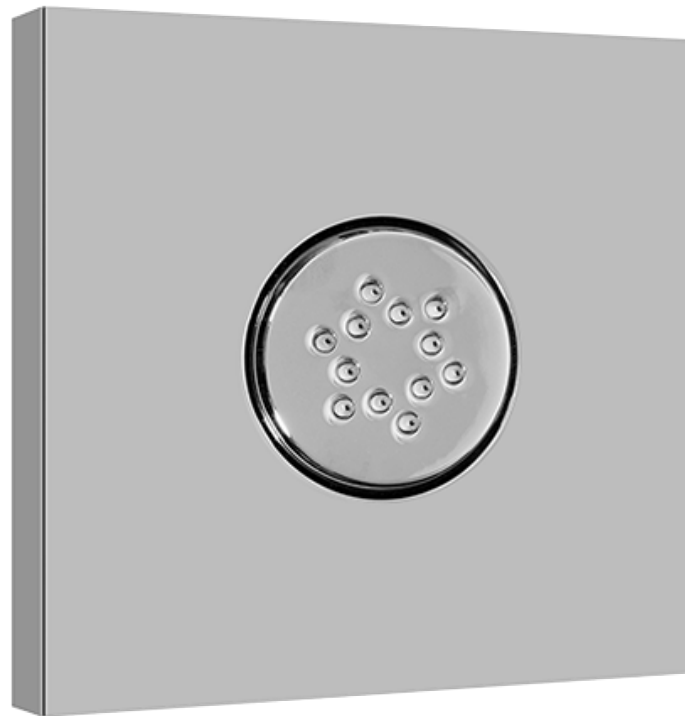

www.graff-designs.com | phone: 800-954-4723

SHOWER
 Square Flush Mount Body Spray
 w/ Solid Brass Swivel Head
G-8497

Information

- 12 no-clog, easy-clean silicon jets
- Metal ball-joint allows for 18° angle adjustment of body spray
- Brass wall escutcheon and flush-mounted trim
- 1/2" NPT female thread inlet
- Body spray flow rate ≤ 1.5 max gpm

Finishes

G-8497

Shower Components

Contemporary Flush-Mount Body Spray with Solid Brass Swivel Head

Product Features

- 12 no-clog, easy-clean silicone jets
- Metal ball-joint allows for 18° angle adjustment of body spray
- Brass wall escutcheon and Flush-mounted trim
- 1/2" NPT female thread inlet
- Body spray flow rate ≤ 1.5 max gpm