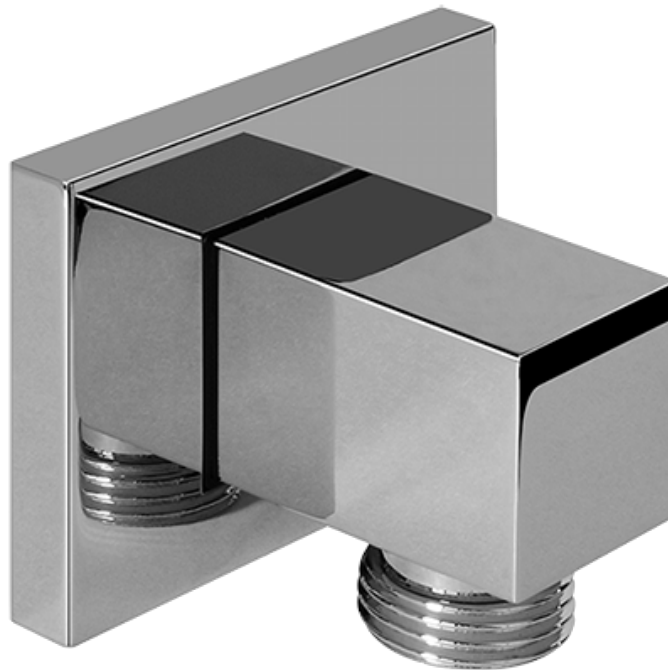

SHOWER
Contemporary Square Wall Supply
Elbow
G-8633

GRAFF®