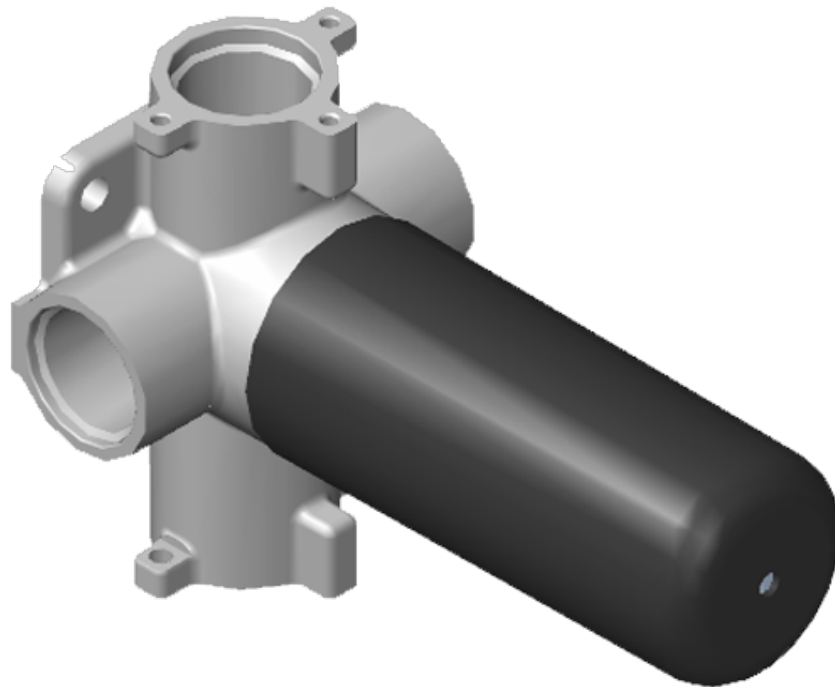

SHOWER
M-Series Full Thermostatic
Shower System with Diverter
Valve
GM2.122SG-SH0

GRAFF®

Information

- 3/4" thermostatic valve and trim
- 8" rain showerhead with 12" wall-mounted shower arm
- Swivel body sprays (3 pieces)
- Handshower set w/wall bracket
- 3-way diverter valve
- Showerhead features no-clog, easy-clean spray nozzles
- Optional extension kit
- 3/4" thermostatic rough valve flow rate ~12.9 gpm @60 psi
- Flow rates: showerhead \leq 1.8 max gpm, handshower \leq 1.5 max gpm, body sprays \leq 1.5 max gpm each

www.graff-faucets.com | phone: 800-954-4723

SHOWER
M-Series Square Thermostatic
Valve Trim Plate and Handle
G-8043-SH-T

Information

- Single metal handle
- Decorative trim plate
- Use with G-8006 thermostatic rough valve
- To complete package, you must order rough valve

Finishes

G-8043-SH-T

Thermostatic Valve -Trim - M-Series

GRAFF®
CUTTING EDGE DESIGN

SHOWER
 Three-Way Diverter Control Valve
 WITH Off Function (No Pass-
 Through)
G-8053

Information

- ~11.4 gpm @ 60 psi
- 3/4" universal inlets/outlets with female threads
- Operates one function at a time
- Stacking inlet feature
- Supplied with protective plastic cover
- CALGreen compliant depending on functions

Finishes

Steelnox® Architectural
(Satin Nickel) White

G-8053

M-Series

3-Way Diverter Control Valve WITH Off Function (No Pass-Through)

Product Features

- 3/4" universal inlets/outlets with female threads
- Stacking inlet feature
- Supplied with protective plastic cover
- CalGreen compliant dependent on functions