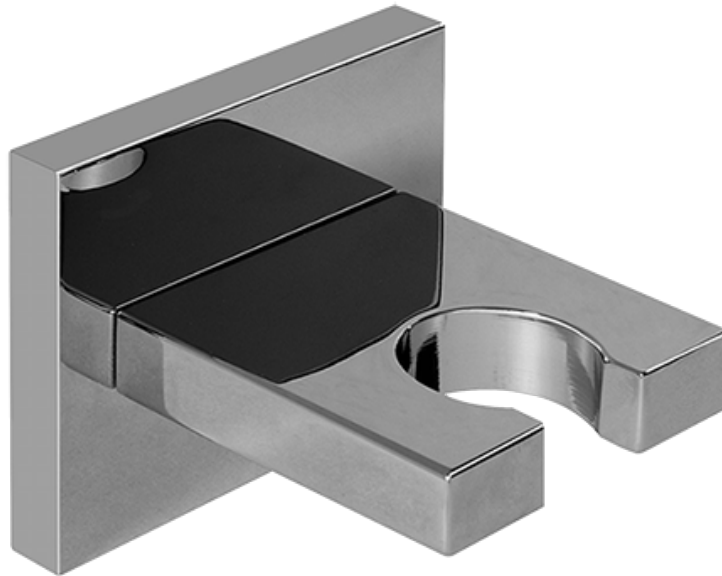

Finishes

G-8497

Shower Components

Contemporary Flush-Mount Body Spray with Solid Brass Swivel Head

Product Features

- 12 no-clog, easy-clean silicone jets
- Metal ball-joint allows for 18° angle adjustment of body spray
- Brass wall escutcheon and Flush-mounted trim
- 1/2" NPT female thread inlet
- Body spray flow rate ≤ 1.5 max gpm

SHOWER
 Contemporary 12" Shower Arm
G-8530

Information

- Includes arm and square flange
- 1/2" NPT male thread inlet
- For use with all showerheads (especially G-8438)

Finishes

G-8530

Information

- Brass spiral flexible hose with conical nut

Finishes

Product Features

- Brass spiral flexible hose with conical nut

Warranty

- Limited lifetime warranty

For complete warranty information go to www.graff-designs.com/en-nam/warranty

Available Finishes

- Polished Chrome
G-8605-PC
- Polished Nickel
G-8605-PN
- Brushed Nickel
G-8605-BNi
- Unfinished Brushed Brass*
G-8605-UBB*
- Unfinished Brass*
G-8605-UB*
- Matte Black*
G-8605-MBK*
- Architectural Black*
G-8605-BK*
- Architectural White*
G-8605-WT*
- Olive Brass*
G-8605-OB*
- Gunmetal*
G-8605-GM*
- Vintage Brushed Brass*
G-8605-VBB*
- Steelnox (Satin Nickel)
G-8605-SN
- 24K Brushed Gold*
G-8605-BAU*
- 24K Gold*
G-8605-AU*
- Gunmetal Distressed*
G-8605-GMD*

* Special order finish- call for availability

SHOWER
Contemporary Square Wall
Bracket for Handshower
G-8632

GRAFF®

Information

- Solid brass construction

Finishes

G-8632

Contemporary Square Wall Bracket for Handshower