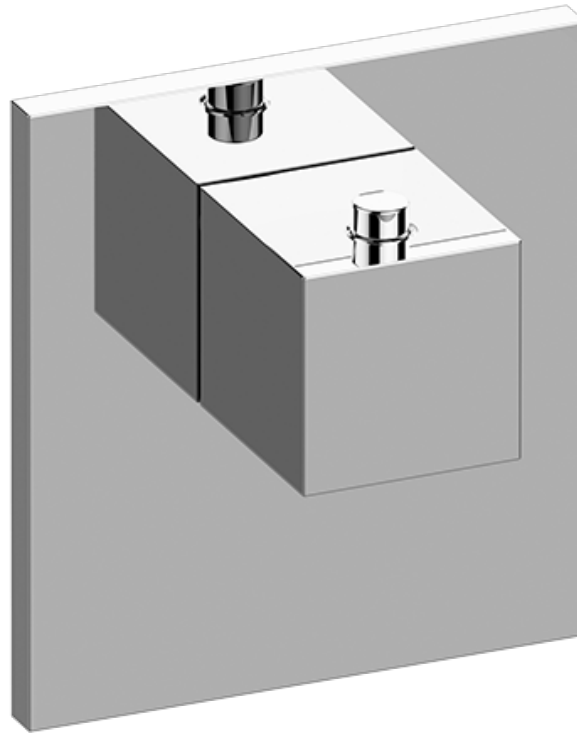

SHOWER
M-Series Full Thermostatic
Shower System with Diverter
Valve
GM2.122SG-SH0

GRAFF®

Information

- 3/4" thermostatic valve and trim
- 8" rain showerhead with 12" wall-mounted shower arm
- Swivel body sprays (3 pieces)
- Handshower set w/wall bracket
- 3-way diverter valve
- Showerhead features no-clog, easy-clean spray nozzles
- Optional extension kit
- 3/4" thermostatic rough valve flow rate ~12.9 gpm @60 psi
- Flow rates: showerhead \leq 1.8 max gpm, handshower \leq 1.5 max gpm, body sprays \leq 1.5 max gpm each

Finishes

G-8006

M-Series

3/4" Concealed Thermostatic Rough Valve

Product Features

- 12.9 gpm @ 60 psi
- 3/4" universal inlets
- Built-in service stops
- Stacking outlet feature
- Complete serviceability from front of all units
- Supplied with protective plastic cover
- CalGreen compliant dependent on functions

www.graff-faucets.com | phone: 800-954-4723

SHOWER
M-Series Square Thermostatic
Valve Trim Plate and Handle
G-8043-SH-T

Information

- Single metal handle
- Decorative trim plate
- Use with G-8006 thermostatic rough valve
- To complete package, you must order rough valve

Finishes

G-8043-SH-T

Thermostatic Valve -Trim - M-Series

GRAFF®
CUTTING EDGE DESIGN

SHOWER
 Three-Way Diverter Control Valve
 WITH Off Function (No Pass-
 Through)
G-8053

Information

- ~11.4 gpm @ 60 psi
- 3/4" universal inlets/outlets with female threads
- Operates one function at a time
- Stacking inlet feature
- Supplied with protective plastic cover
- CALGreen compliant depending on functions