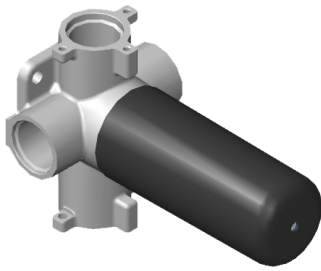

SHOWER
M-Series Full Thermostatic
Shower System with Diverter
Valve
GM2.122SG-SH0

GRAFF®

Information

- 3/4" thermostatic valve and trim
- 8" rain showerhead with 12" wall-mounted shower arm
- Swivel body sprays (3 pieces)
- Handshower set w/wall bracket
- 3-way diverter valve
- Showerhead features no-clog, easy-clean spray nozzles
- Optional extension kit
- 3/4" thermostatic rough valve flow rate ~12.9 gpm @60 psi
- Flow rates: showerhead \leq 1.8 max gpm, handshower \leq 1.5 max gpm, body sprays \leq 1.5 max gpm each

Finishes

G-8043-SH-T

Thermostatic Valve -Trim - M-Series

GRAFF®
CUTTING EDGE DESIGN

SHOWER
 Three-Way Diverter Control Valve
 WITH Off Function (No Pass-
 Through)
G-8053

Information

- ~11.4 gpm @ 60 psi
- 3/4" universal inlets/outlets with female threads
- Operates one function at a time
- Stacking inlet feature
- Supplied with protective plastic cover
- CALGreen compliant depending on functions

Finishes

Steelnox® Architectural
(Satin Nickel) White

G-8053

M-Series

3-Way Diverter Control Valve WITH Off Function (No Pass-Through)

Product Features

- 3/4" universal inlets/outlets with female threads
- Stacking inlet feature
- Supplied with protective plastic cover
- CalGreen compliant dependent on functions

www.graff-faucets.com | phone: 800-954-4723

SHOWER
M-Series Square Three-Way
Diverter Valve Trim Plate and
Handle
G-8072-SH1-T

Information

- Single metal handle
- Decorative trim plate
- Use with G-8053 3-way diverter control rough valve WITH off function
- To complete package, you must order rough valve