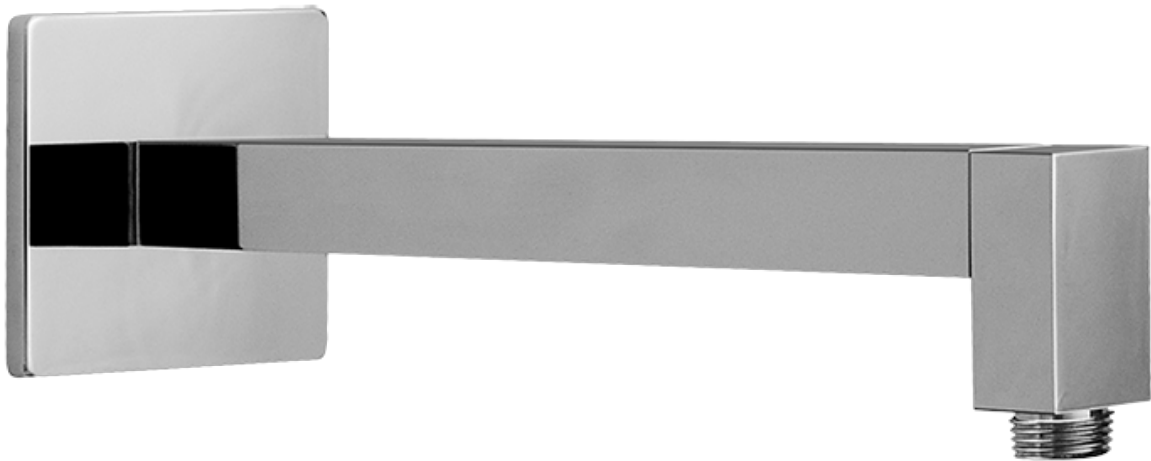

Finishes

G-8497

Shower Components

Contemporary Flush-Mount Body Spray with Solid Brass Swivel Head

Product Features

- 12 no-clog, easy-clean silicone jets
- Metal ball-joint allows for 18° angle adjustment of body spray
- Brass wall escutcheon and Flush-mounted trim
- 1/2" NPT female thread inlet
- Body spray flow rate ≤ 1.5 max gpm

SHOWER
 Contemporary 12" Shower Arm
G-8530

Information

- Includes arm and square flange
- 1/2" NPT male thread inlet
- For use with all showerheads (especially G-8438)

Finishes

G-8530

Information

- Brass spiral flexible hose with conical nut