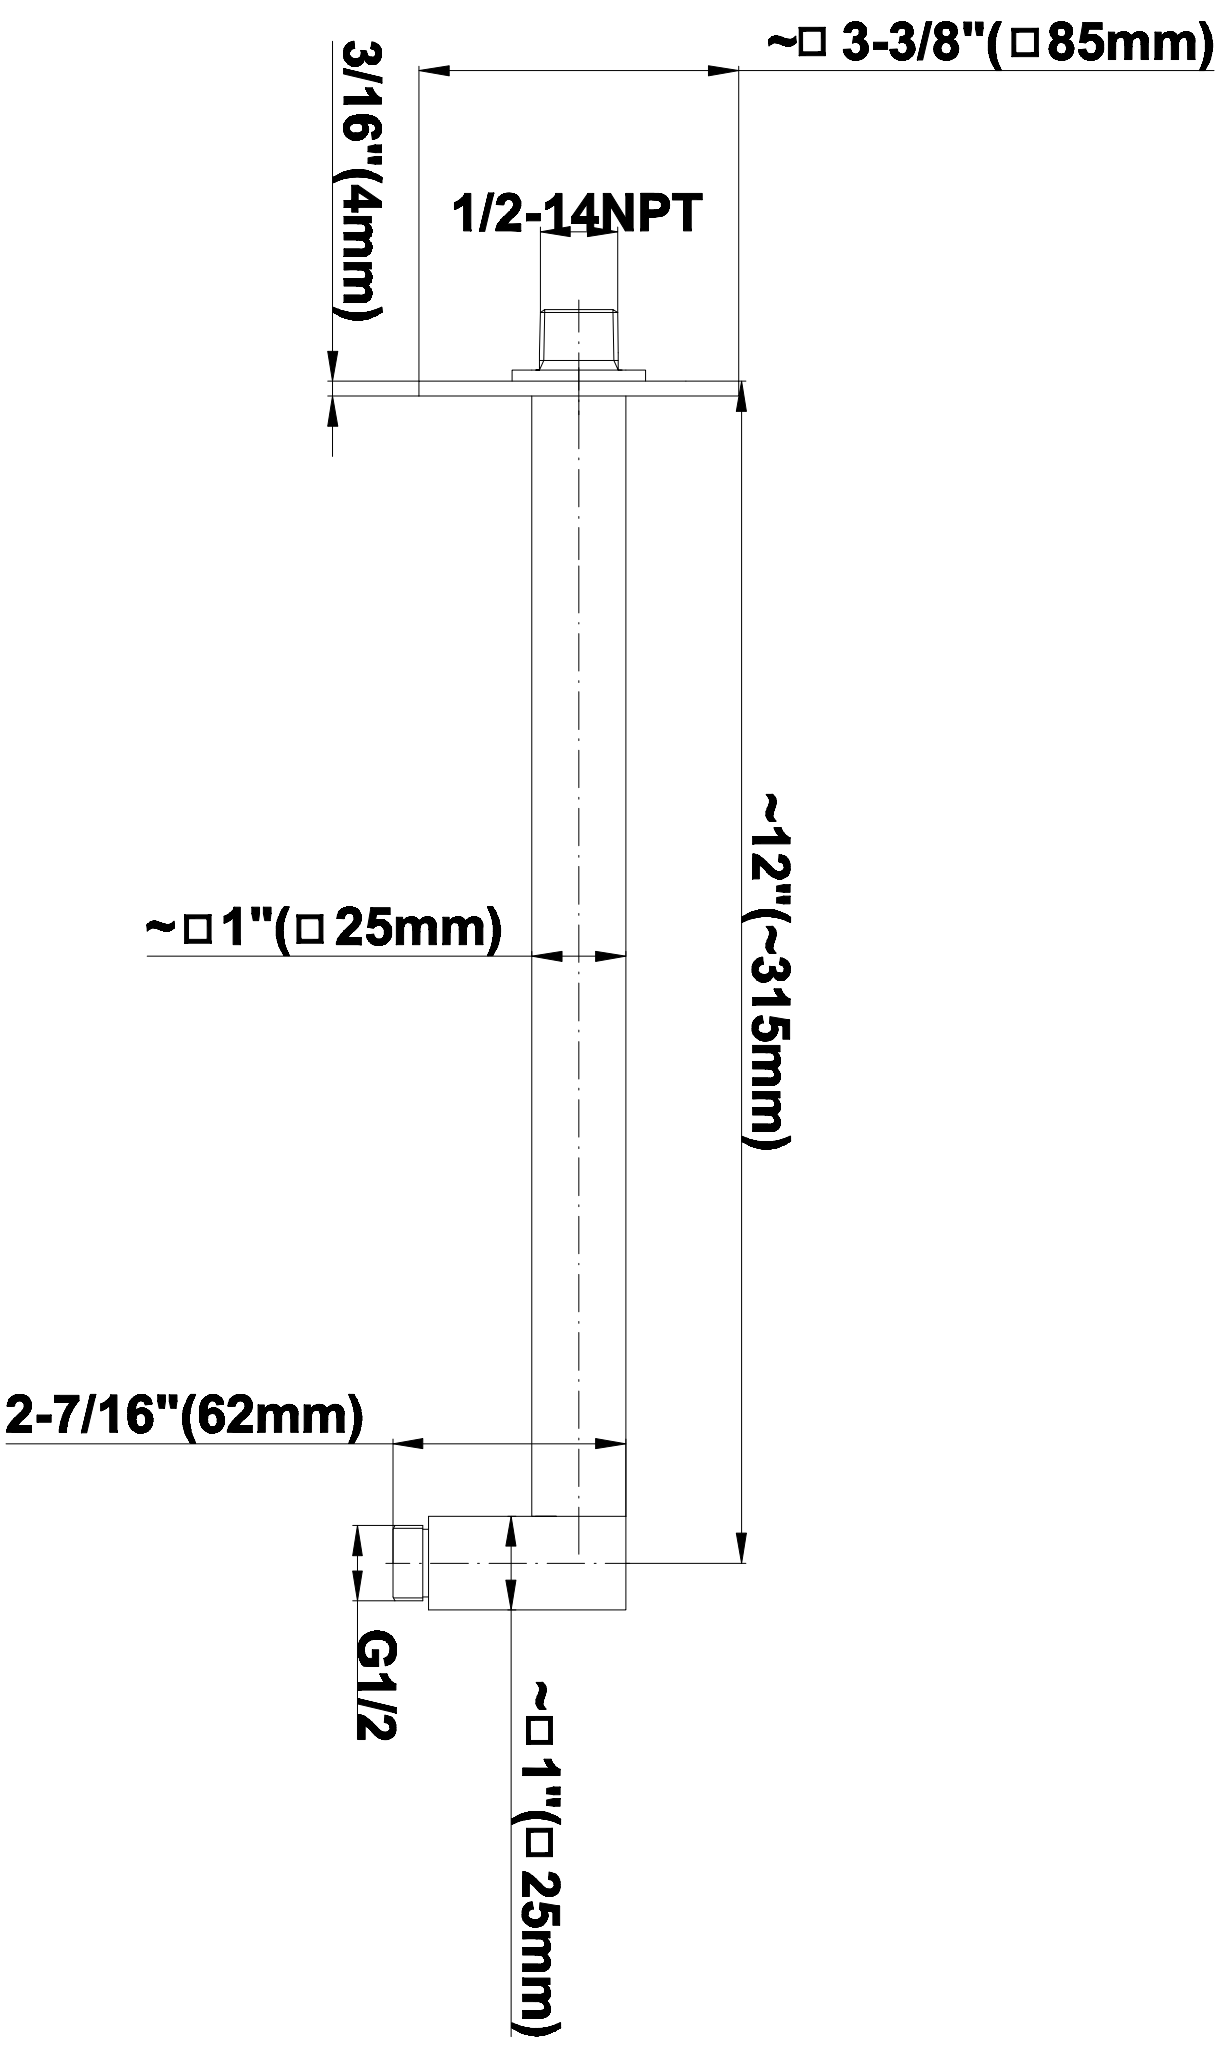

SHOWER
M-Series Full Thermostatic
Shower System with Diverter
Valve
GM2.122SG-SH0

GRAFF®

Information

- 3/4" thermostatic valve and trim
- 8" rain showerhead with 12" wall-mounted shower arm
- Swivel body sprays (3 pieces)
- Handshower set w/wall bracket
- 3-way diverter valve
- Showerhead features no-clog, easy-clean spray nozzles
- Optional extension kit
- 3/4" thermostatic rough valve flow rate ~12.9 gpm @60 psi
- Flow rates: showerhead \leq 1.8 max gpm, handshower \leq 1.5 max gpm, body sprays \leq 1.5 max gpm each

SHOWER
 Contemporary 12" Shower Arm
G-8530

Information

- Includes arm and square flange
- 1/2" NPT male thread inlet
- For use with all showerheads (especially G-8438)

Finishes

G-8530

Information

- Brass spiral flexible hose with conical nut