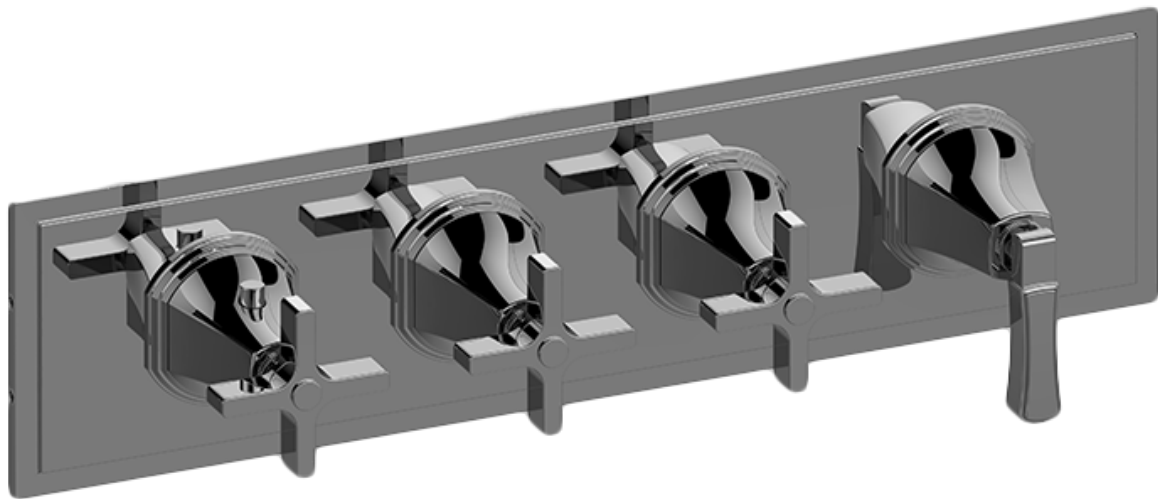

SHOWER  
M-Series Valve Horizontal Trim  
with Four Handles  
**G-8079H-3C1L-T**

**Information**

- Four metal handles, decorative trim plate
- Use with M-Series rough valves
- ADA

**Finishes**

# G-8079H-3C1L-T