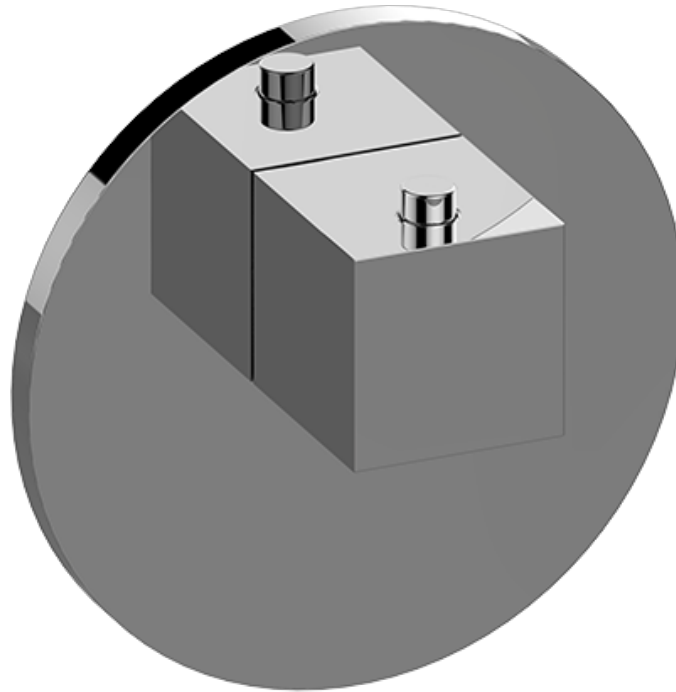

SHOWER  
 Round M-Series Thermostatic  
 Valve Trim with Handle  
**G-8037-SH-T**

**Information**

- Single metal handle
- Decorative trim plate
- Use with G-8006 thermostatic rough valve
- To complete package, you must order rough valve

**Finishes**