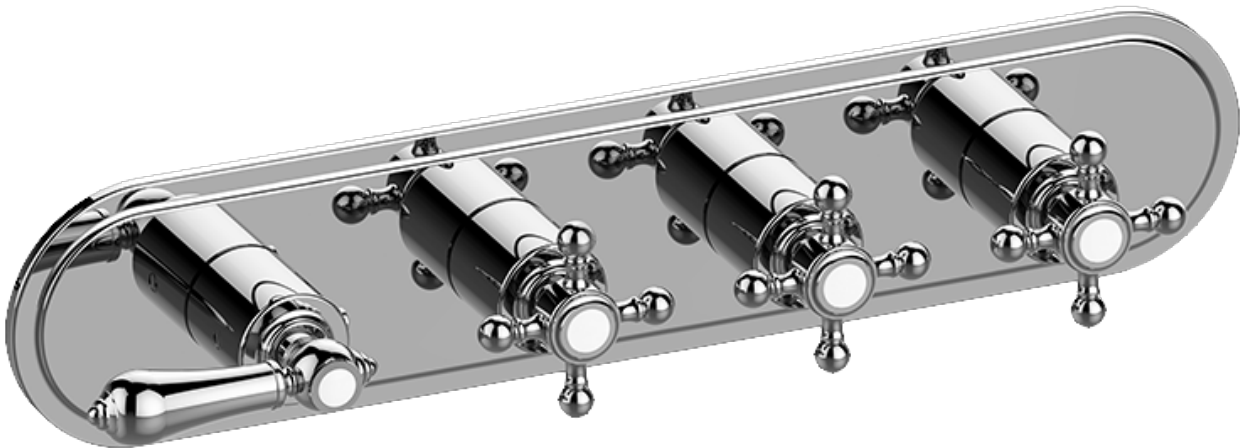

SHOWER
Canterbury M-Series Valve
Horizontal Trim with Four Handles
G-8088H-LM34C2-T

GRAFF®

Information

- Four metal handles, decorative trim plate
- Use with M-Series rough valves

Finishes

24K Gold

24K Brushed
Gold

Olive Bronze

Polished
Chrome

Polished
Nickel

Steelnox®
(Satin Nickel)

Vintage
Brushed Brass