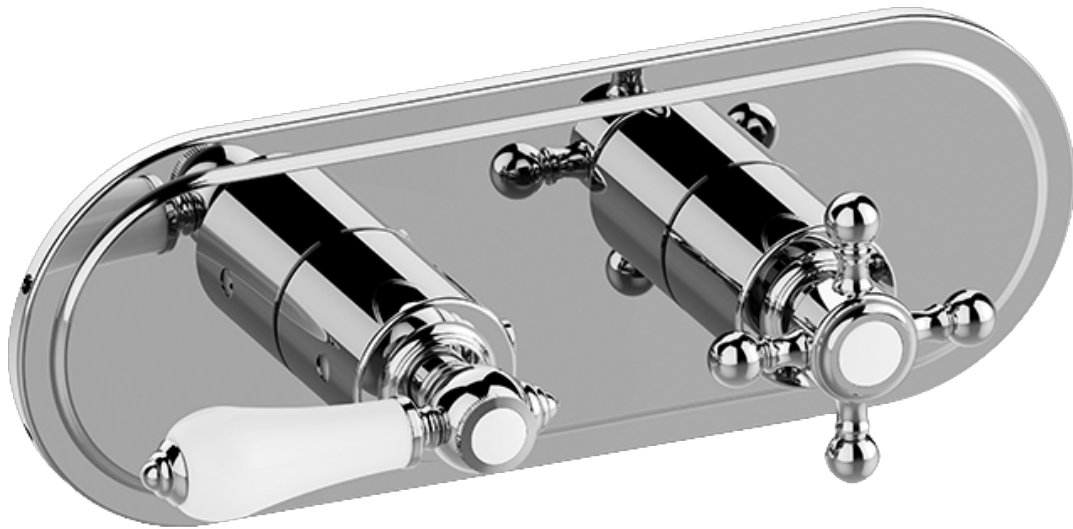

SHOWER  
Canterbury M-Series Valve  
Horizontal Trim with Two Handles  
**G-8086H-LC1C2-T**

---

**GRAFF®**

### Information

- Two metal handles, decorative trim plate
- Use with M-Series rough valves
- LM15E0, LM34E0 and LC1E0 handles should not be used with 2-way or 3-way diverter valves
- ADA