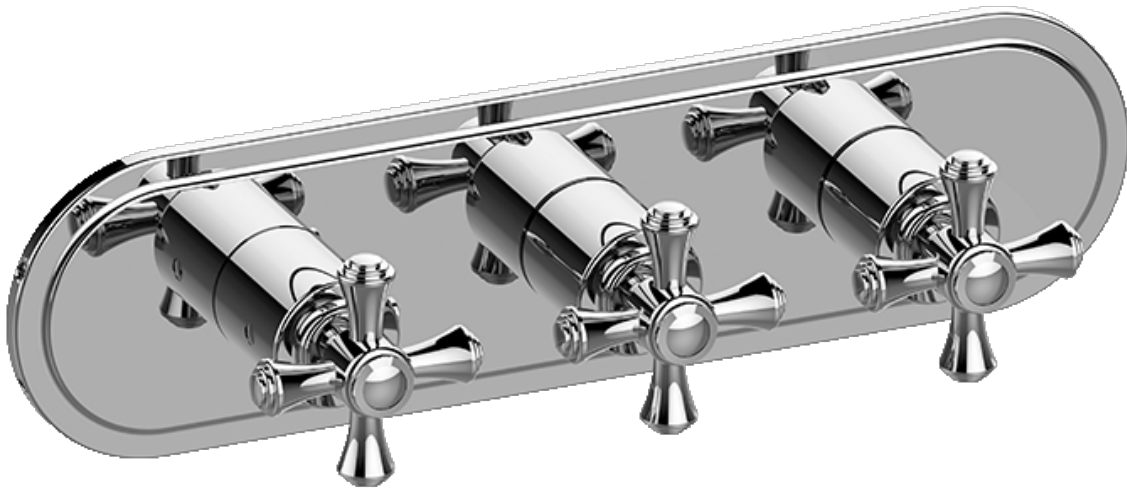

SHOWER
Lauren M-Series Valve Horizontal
Trim with Three Handles
G-8087H-C3E0-T

GRAFF®

Information

- Three metal handles, decorative trim plate
- Use with M-Series rough valves

Finishes

24K Gold

24K Brushed
Gold

Olive Bronze

Polished
Chrome

Polished
Nickel

Steelnox®
(Satin Nickel)

Vintage
Brushed Brass