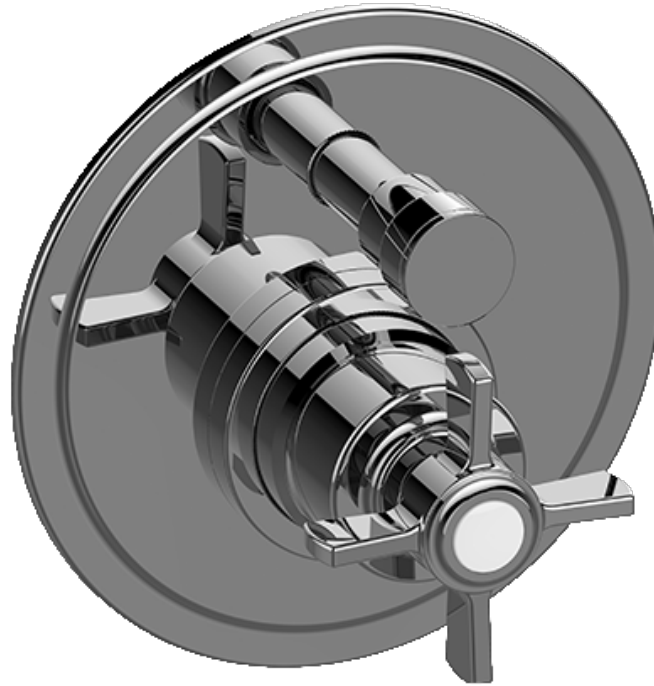

SHOWER  
Pressure Balancing Valve Trim  
with Handle & Diverter  
**G-7095-C16S-T**

---

**GRAFF®**

### **Information**

- Single metal handle, decorative trim plate
- Includes push-button diverter
- Use with G-7055 pressure balancing rough valve
- Available Fall 2017- Call for earlier availability
- ADA

SHOWER  
 Concealed Pressure Balancing  
 Valve Rough w/Diverter  
**G-7055**

**Information**

- Anti-scald protection
- 1/2" universal inlets/outlets with male threads
- Built-in service stops
- Push-button diverter
- For use with tub & shower configuration
- Supplied with protective plastic guard

### Product Features

- Anti-scald protection
- 1/2" universal inlets/outlets with male threads
- Built-in service stops
- Push-button diverter
- For use with tub & shower configuration
- Supplied with protective plastic guard