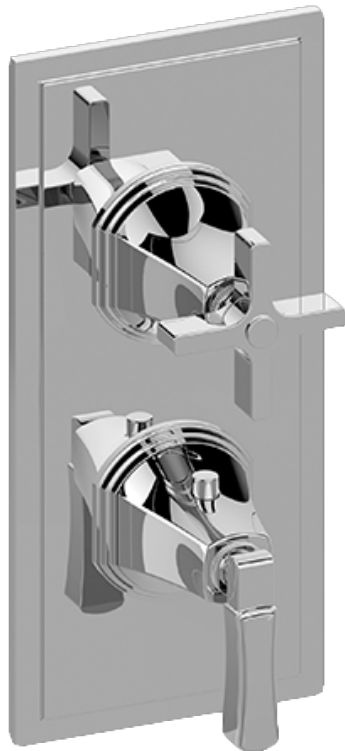

SHOWER  
 Finezza UNO Thermostatic 2-Hole  
 Trim Plate and Handle  
**G-8049-1L1C-T**

**Information**

- Two metal handles
- Decorative trim plate
- Use with G-8006 and G-8076 or G-8077 or G-8052 or G-8053 thermostatic rough valves
- To complete package, you must order rough valves

# G-8049-1L1C-T

Finezza UNO Collection

Thermostatic 2-Hole Trim Plate and Handle

**GRAFF**<sup>®</sup>  
CUTTING EDGE DESIGN

## Product Features

- Two metal handles
- Decorative trim plate
- Use with G-8006 and G-8076 or G-8077 or G-8052 or G-8053 thermostatic rough valves
- To complete package, you must order rough valves