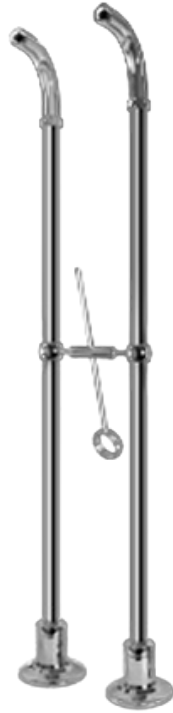

BATHROOM
Canterbury Floor-Mounted Pillar
Unions
G-3894

GRAFF®

Finishes

24K Gold

24K Brushed
Gold

Olive Bronze

Polished
Chrome

Polished
Nickel

Steelnox®
(Satin Nickel)

Vintage
Brushed Brass

G-3894

Canterbury Series