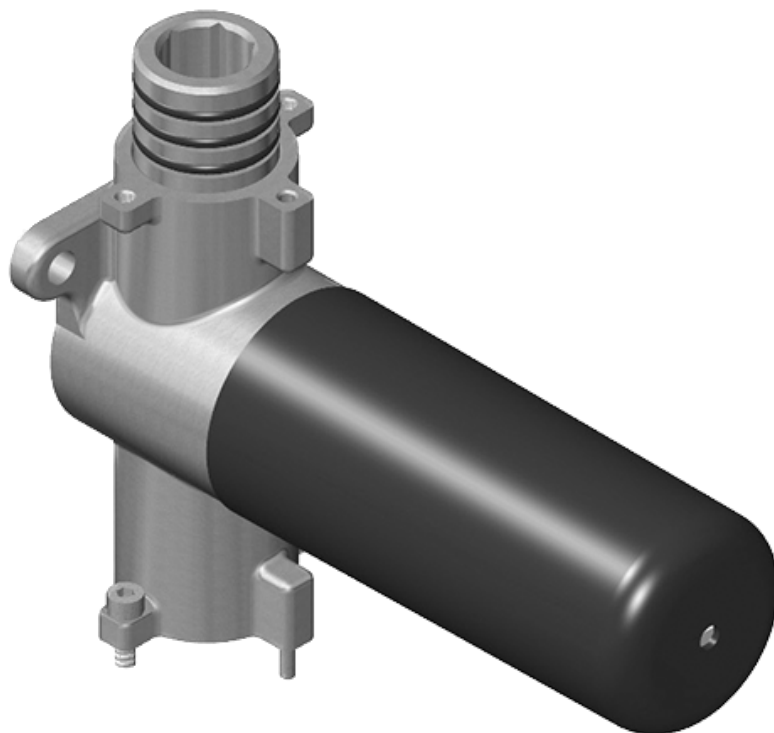

SHOWER
Stop/Volume Control Rough Valve
G-8077

GRAFF®

Information

- 18.1 gpm @ 60 psi
- 3/4" universal inlets/outlets with female threads
- Stacking inlet and outlet feature
- Supplied with protective plastic cover
- CalGreen compliant dependent on functions

G-8077

M-Series

Stop/Volume Control Rough Valve

GRAFF[®]
CUTTING EDGE DESIGN

Product Features

- 3/4" universal inlets/outlets with female threads
- 18.1 gpm @ 60 psi
- Stacking inlet and outlet feature
- Supplied with protective plastic cover
- CalGreen compliant dependent on functions