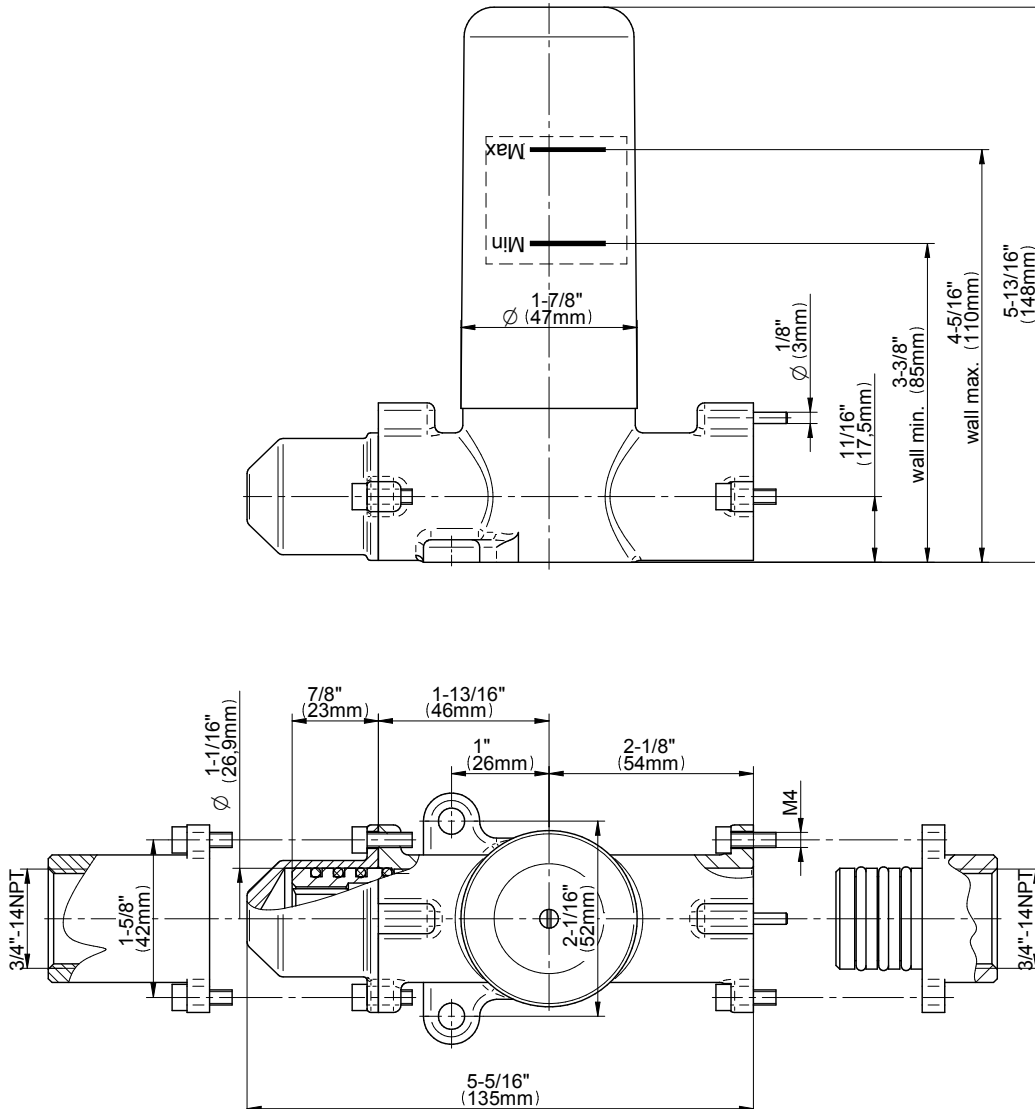

The measurements shown are for reference only. Products and specifications shown are subject to change without notice. Revised 3/2016.

www.graff-faucets.com | phone: 800-954-4723