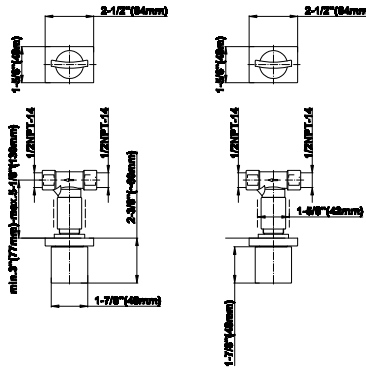

Code Compliance

- CALGreen

Warranty

- Limited lifetime warranty

For complete warranty information go to www.graff-designs.com/en-nam/warranty