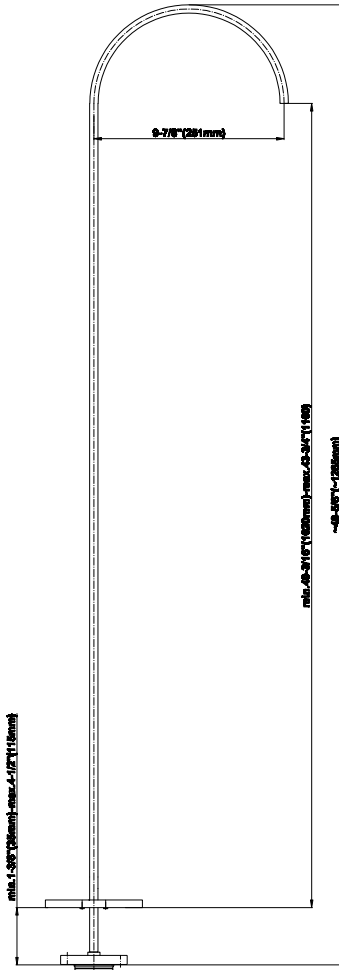

Code Compliance

- CALGreen

Warranty

- Limited lifetime warranty

For complete warranty information go to www.graff-designs.com/en-nam/warranty