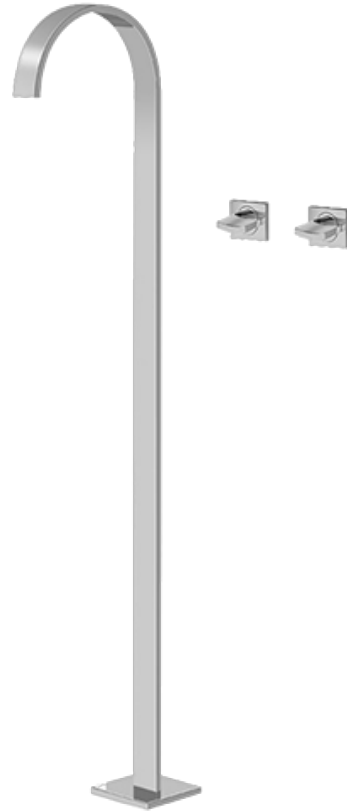

BATHROOM  
Sade Floor-Mounted Vessel Filler  
w/Wall-Mounted Handles  
**G-1815-C14U**

---

**GRAFF**<sup>®</sup>

### **Information**

- Floor-mount installation
- Aerated flow rate  $\leq 1.2$  max gpm
- Deck-mounted handle installation
- 9-7/8" spout reach
- 45"-48" spout height (approximate)
- Drain assembly not included
- CALGreen

# G-1815-C14U

Sade Collection

Floor-Mounted Vessel Filler w/Deck-Mounted Handles

## Product Features

- Floor-mount installation
- Aerated flow rate < 1.2 max gpm
- Deck-Mounted handle installation
- 9-7/8" spout reach
- 45"-48" spout height (approximate)
- Drain assembly not included