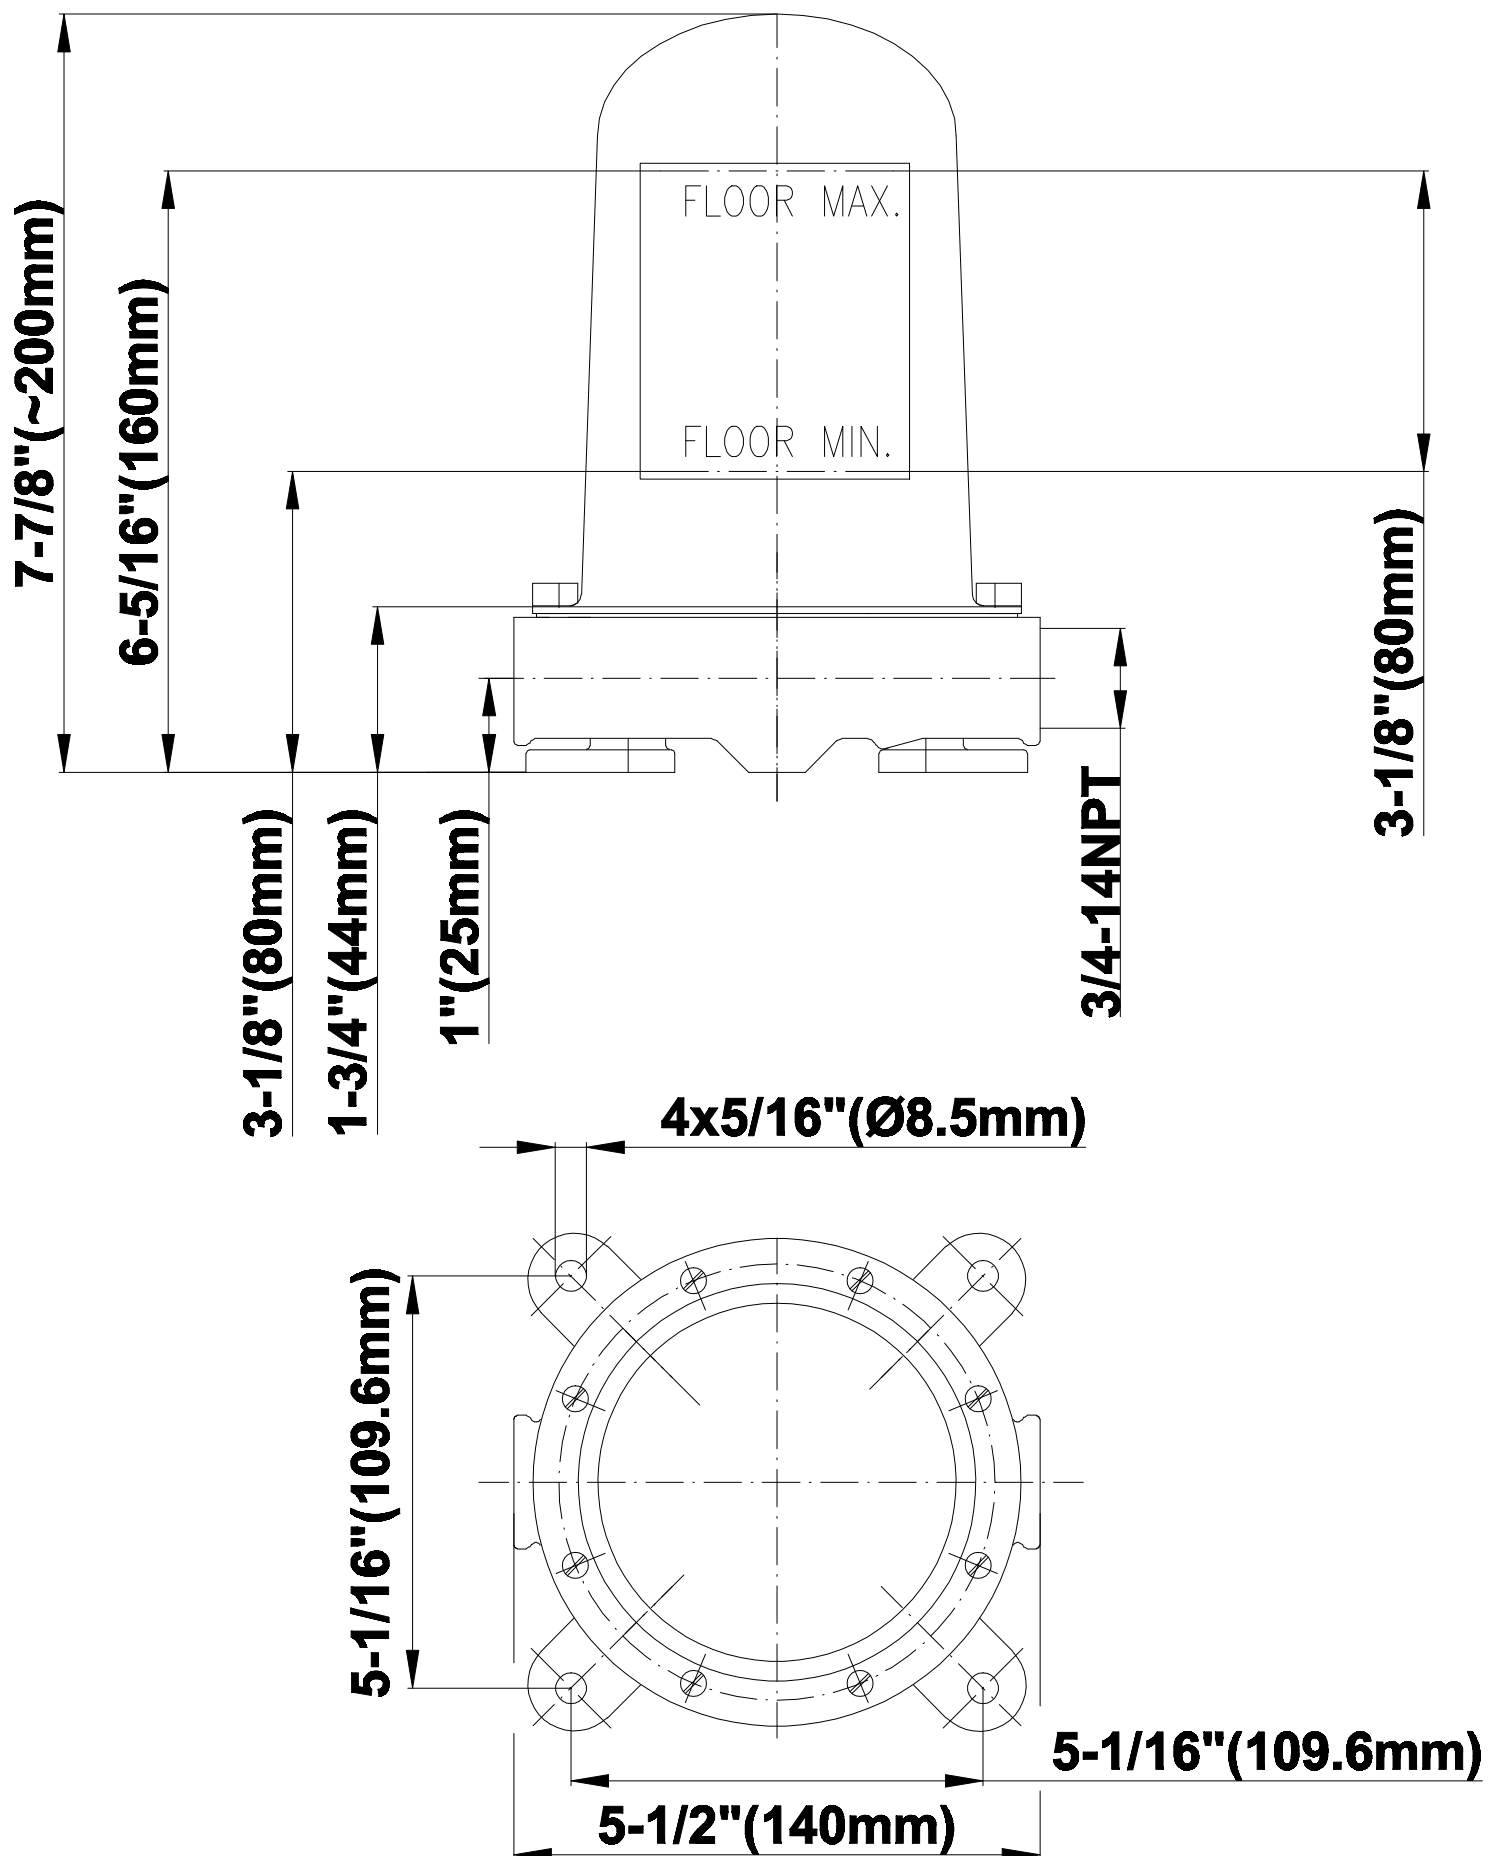

G-1050

Rough