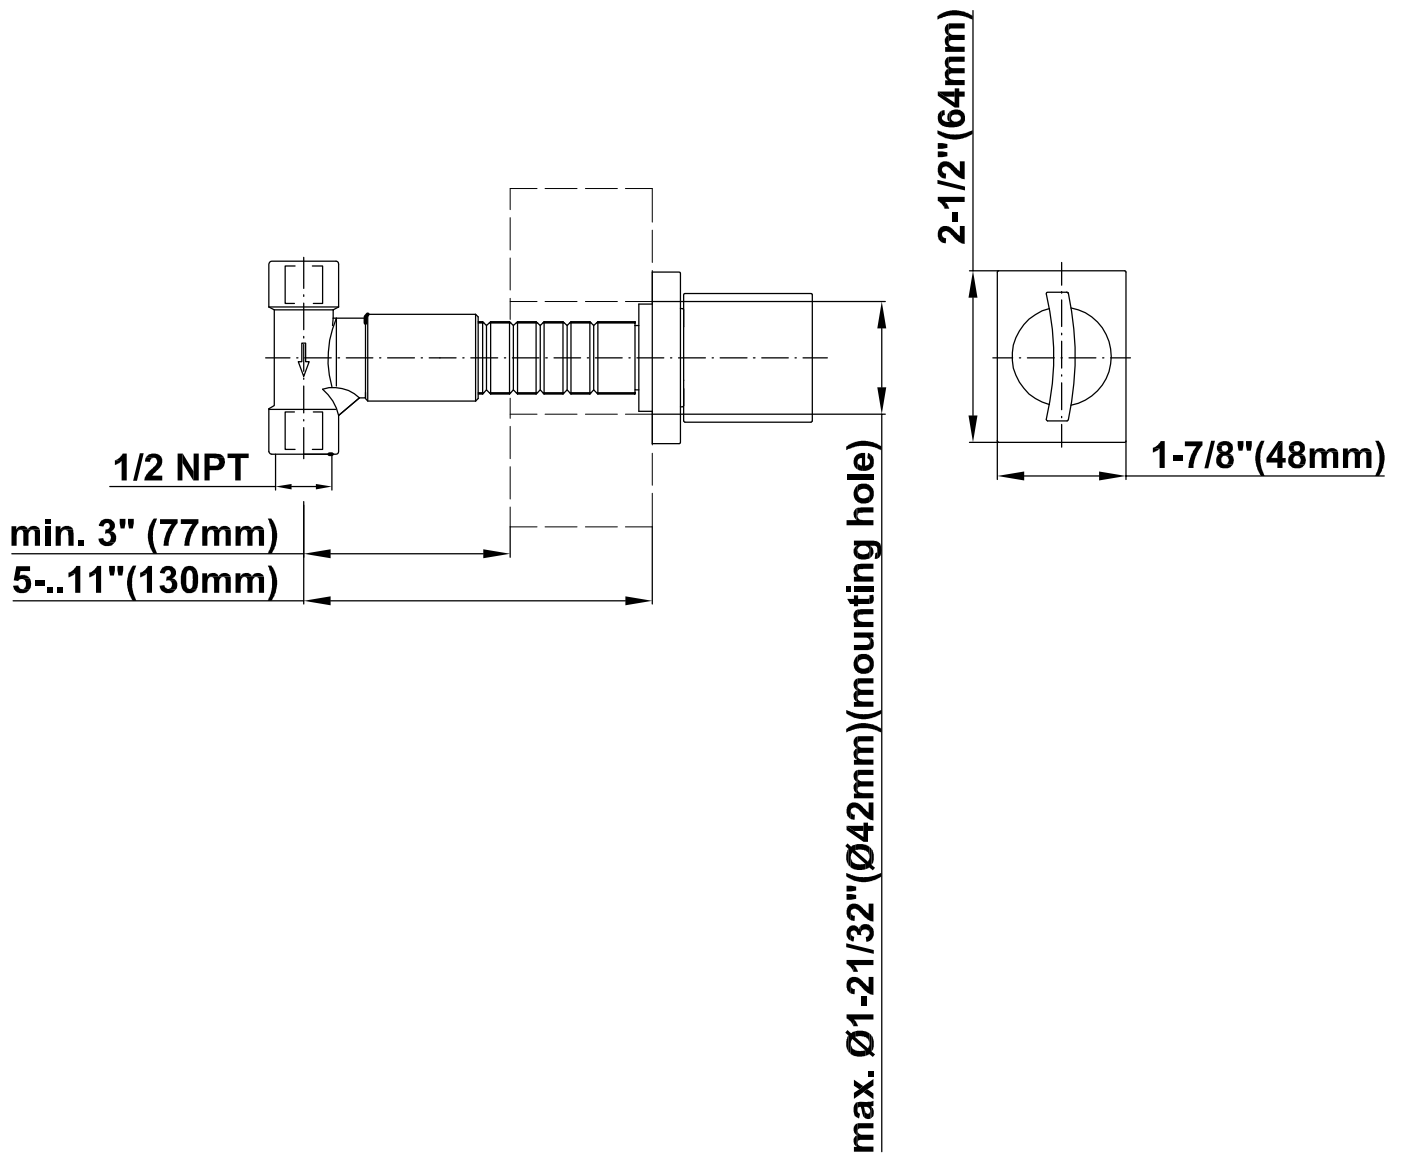

C14U-BS, VS, WS

LUNA, SADE, TARGA Series