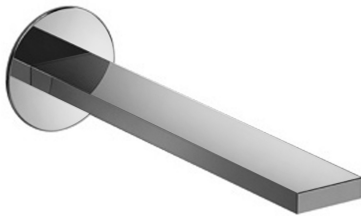

Art. C945U

VENEZIA wall-mount tub spout, 8" projection

- Round escutcheon
- Integrated aerator
- 1/2" Male NPT fittings
- 6 GPM @ 60 PSI

Finishes:

- ☐ **Chrome** 29 02 C945U
- ☐ **Nickel PVD** 29 95 C945U
- ☐ **Matte Gun Metal PVD** 29 P5 C945U
- ☐ **Matte British Gold PVD** 29 P6 C945U
- ☐ **Matte Copper PVD** 29 P9 C945U
- ☐ **Gold Plus** 29 01 C945U

Project:

Room:

Date:

Comments:

Certifications/Awards: