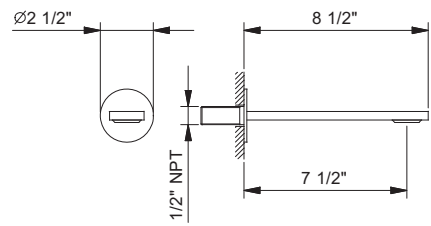

Art. C945U

VENEZIA wall-mount tub spout, 8" projection

- Round escutcheon
- Integrated aerator
- 1/2" Male NPT fittings
- 6 GPM @ 60 PSI

Finishes:

- ☐ **Chrome** 29 02 C945U
- ☐ **Nickel PVD** 29 95 C945U
- ☐ **Matte Gun Metal PVD** 29 P5 C945U
- ☐ **Matte British Gold PVD** 29 P6 C945U
- ☐ **Matte Copper PVD** 29 P9 C945U
- ☐ **Gold Plus** 29 01 C945U

Project:

Room:

Date:

Comments:

Certifications/Awards: