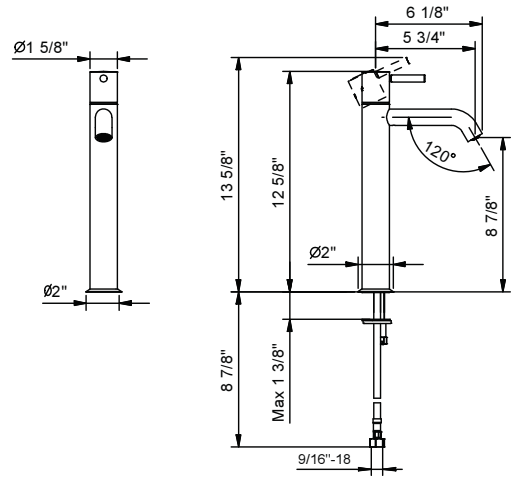

Comments:

Certifications/Awards:

LEAD FREE