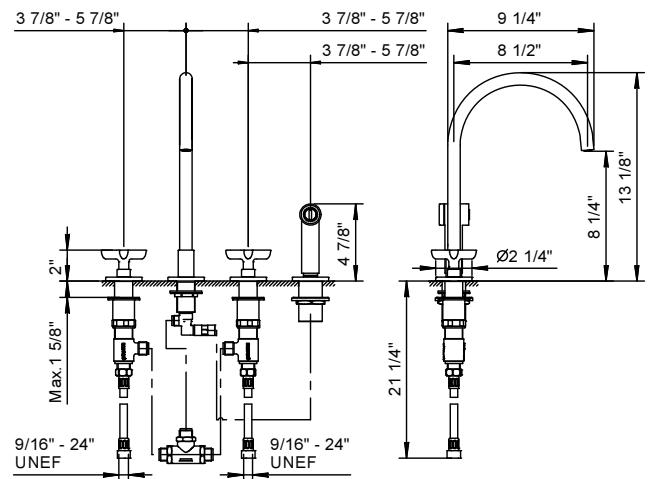

Art. R051U

Four-hole kitchen mixer

- 8 1/2" spout projection
- With handspray set
- Swivel spout
- Detached pull-out one jet handshower with on/off push button
- 4-hole
- 90° ceramic cartridge
- Without drain
- Flexible supply lines
- Handles included

Finishes:

- ☐ **Chrome** 53 02 R051U
- ☐ **Nickel PVD** 53 95 R051U
- ☐ **Matte Gun Metal PVD** 53 P5 R051U
- ☐ **Matte British Gold PVD** 53 P6 R051U
- ☐ **Matte Copper PVD** 53 P9 R051U

Project:

Room:

Date:

Comments:

Certifications/Awards: