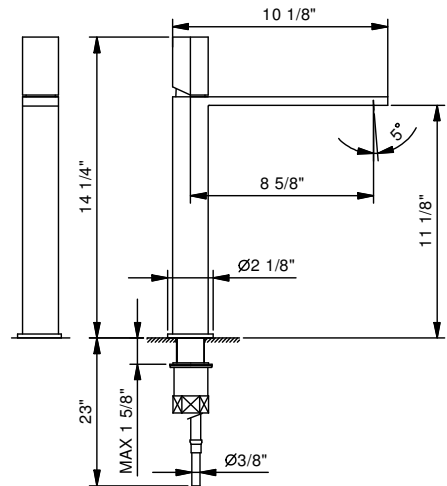

Art. 3051U

Single-control kitchen mixer

- 8 5/8" spout projection
- Swivel spout
- 5° adjustable aerator
- Ceramic disc cartridge
- Flexible supply lines
- Handle included
- Water flow restricted to 2.2 GPM

Finishes:

1. ☐ **Brushed Stainless steel** 31 93 3051U

Project:

Room:

Date:

Comments:

Certifications/Awards: