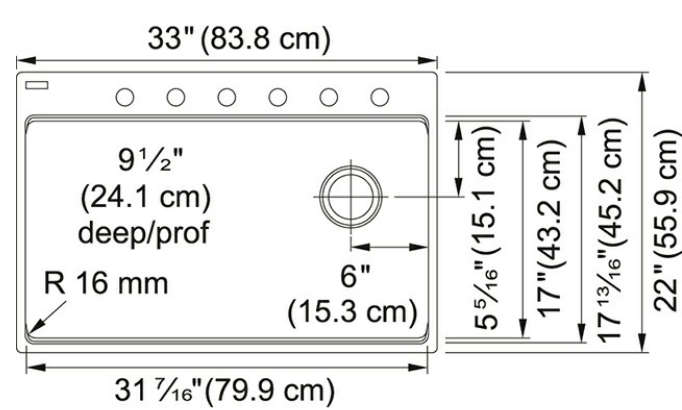

FEATURES

- Large capacity 9 1/2" deep bowl provides a generous workspace for dishes and large cookware.
- Accessory rail system supports optional accessories and turns the sink into a functional workstation
- Scratch resistant, fade resistant and impact resistant to retain its new appearance for years
- Sanitized® function reduces bacteria and microbe growth.
- Rear offset drain maximize the usable surface of the bowl and creates extra cabinet space beneath the sink.
- Topmount Installation

Product Picture

Product Dimensions

Length overall	33"
Width overall	22"
Length of large bowl	31 7/16"
Width of large bowl	17"
Depth of large bowl	9 1/2"
Minimum Cabinet Size	36"

Technical Drawing

General Information