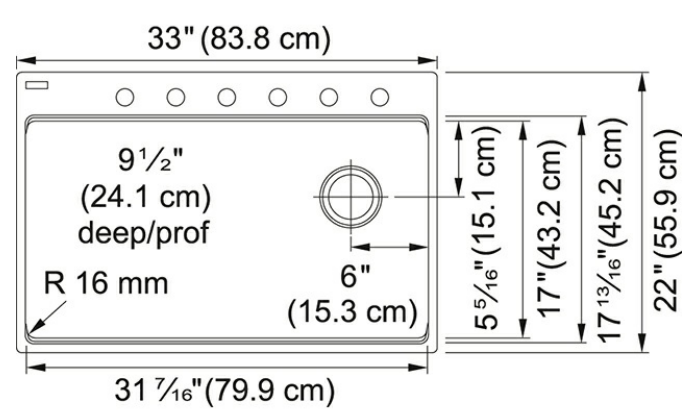

FEATURES

- Large capacity 9 1/2" deep bowl provides a generous workspace for dishes and large cookware.
- Accessory rail system supports optional accessories and turns the sink into a functional workstation
- Scratch resistant, fade resistant and impact resistant to retain its new appearance for years
- Sanitized® function reduces bacteria and microbe growth.
- Rear offset drain maximize the usable surface of the bowl and creates extra cabinet space beneath the sink.
- Topmount Installation

Product Picture

Product Dimensions

| | |
|----------------------|----------|
| Length overall | 33" |
| Width overall | 22" |
| Length of large bowl | 31 7/16" |
| Width of large bowl | 17" |
| Depth of large bowl | 9 1/2" |
| Minimum Cabinet Size | 36" |

Technical Drawing

General Information

| | |
|------------------|--------------|
| Type of Material | Granite |
| Number of Bowls | 1 |
| Faucet Hole | 6 pre-scored |
| Cut-Out Template | Yes |

Article Numbers