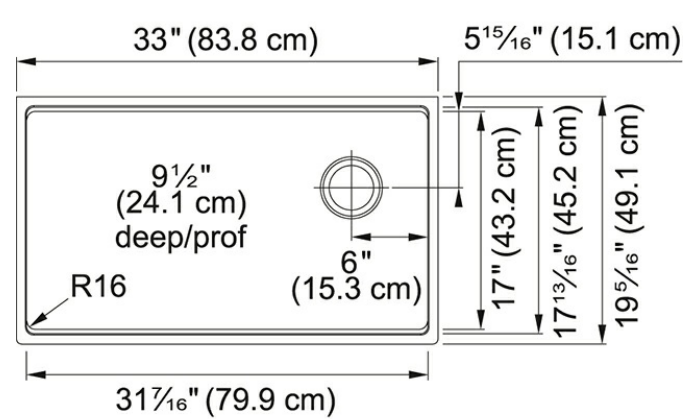

Technical Drawing