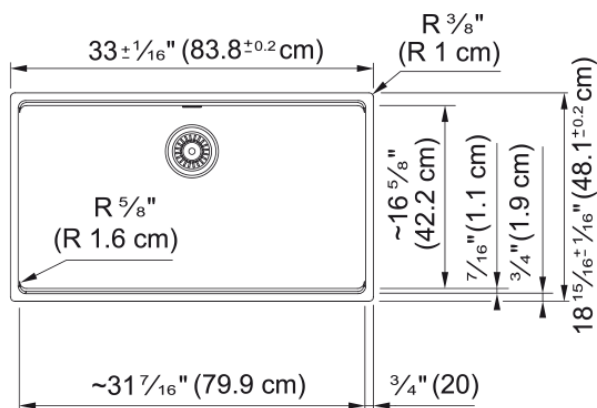

Maris Undermount Sink - MAG11031-MOC | 125.0686.968

Technical Data

Aspect

Sink type	Sink
Type of material	Granite
Number of bowls	1
Color	Mocha
Finish	None

Product Dimensions

Exterior size: right to left	33.008
Exterior size: front to back	18.937
Large bowl size: right to left	31.457
Large bowl size: front to back	16.614
Large bowl: depth	9.488

Installation

Minimum cabinet size	36"
----------------------	-----

Product specifications

Installation type	Undermount
Drain hole	3 1/2"
Position of drainer	No drainer

Product identification

Product brand	FRANKE
Product family	Maris
Collection	Maris
Certified by	IAPMO