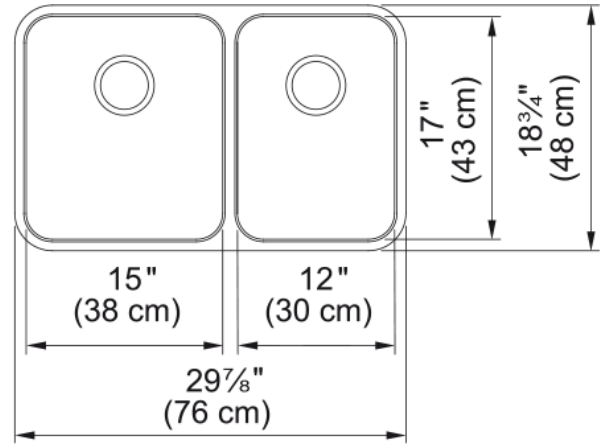

Grande Undermount Sink - GDX16028RH | 122.0623.413

Technical Data

Aspect

Sink type	Sink
Type of material	Stainless steel
Number of bowls	2
Color	Steel
Finish	Silk

Product Dimensions

Exterior size: right to left	29.882
Exterior size: front to back	18.74
Large bowl size: right to left	15
Large bowl size: front to back	17
Large bowl: depth	9
Small bowl size: right to left	12
Small bowl size: front to back	17
Small bowl: depth	8

Installation

Minimum cabinet size	36"
----------------------	-----

Product specifications

Installation type	Undermount
Drain hole	3 1/2"
Position of drainer	No drainer

Product identification

Product brand	FRANKE
Product family	None
Collection	Grande
Certified by	IAPMO