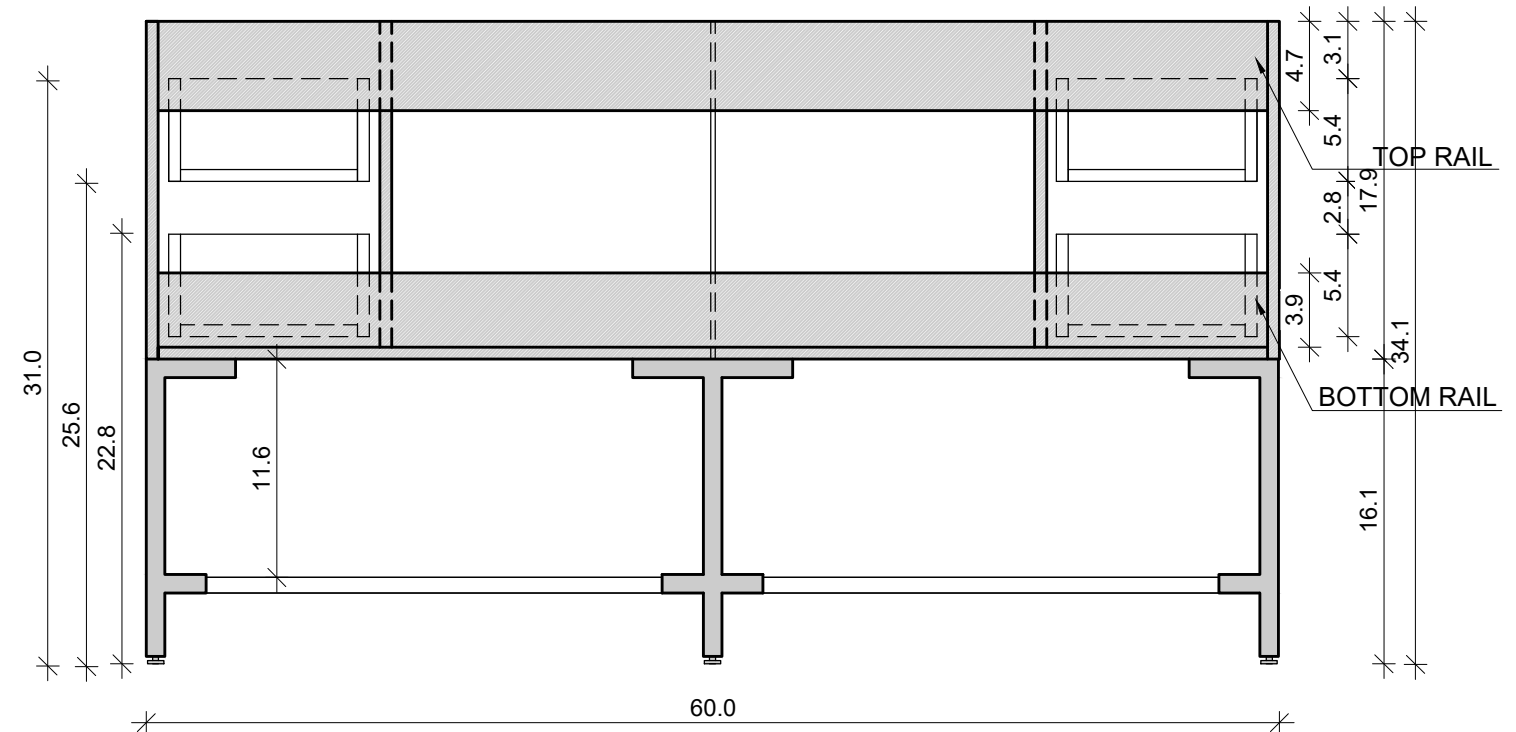

Uptown 60-24

Front View

Back View

Drawing below are shown with legs and open shelf. For Wall-Hung, please ignore the 16.1" leg height.

Side View

Top View