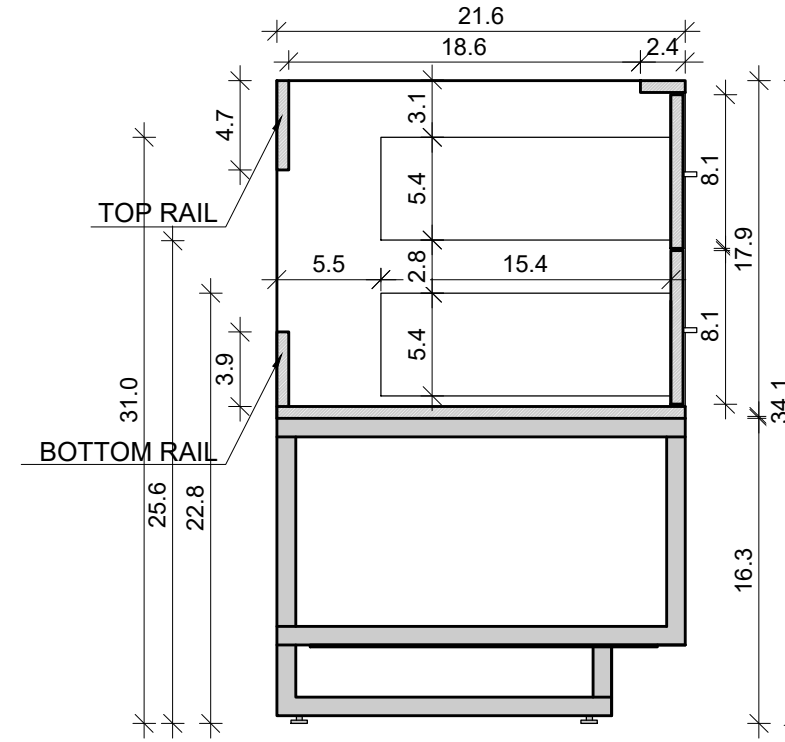

Uptown 60-24

Front View

Back View

Drawing below are shown with legs and open shelf. For Wall-Hung, please ignore the 16.1" leg height.

Side View

Top View