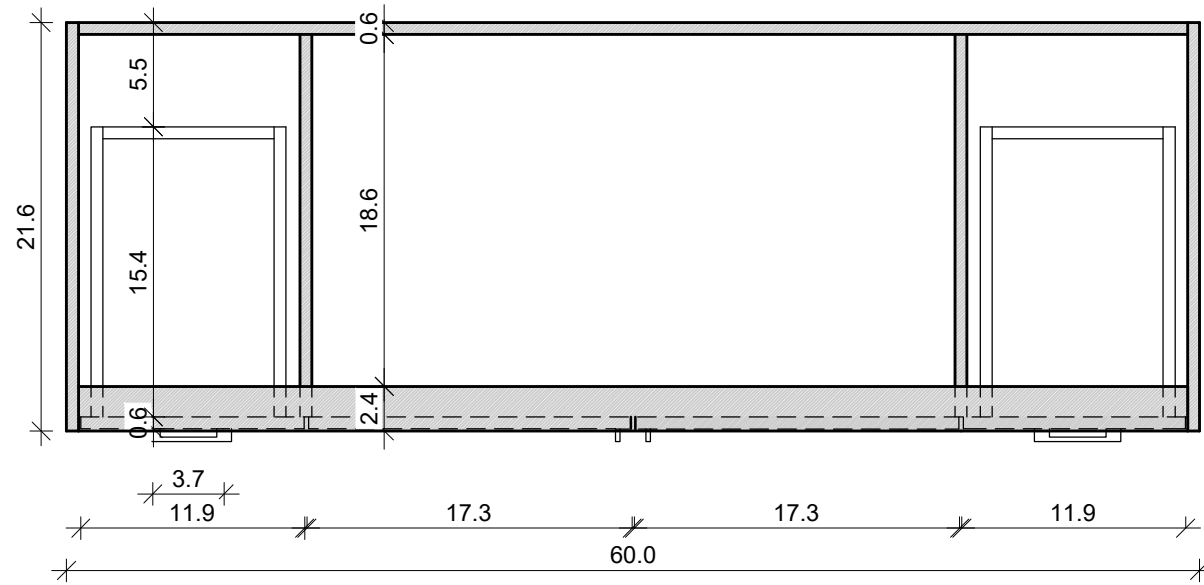

Uptown 60-24

Front View

Back View

Drawing below are shown with legs and open shelf. For Wall-Hung, please ignore the 16.1" leg height.

Side View

Top View