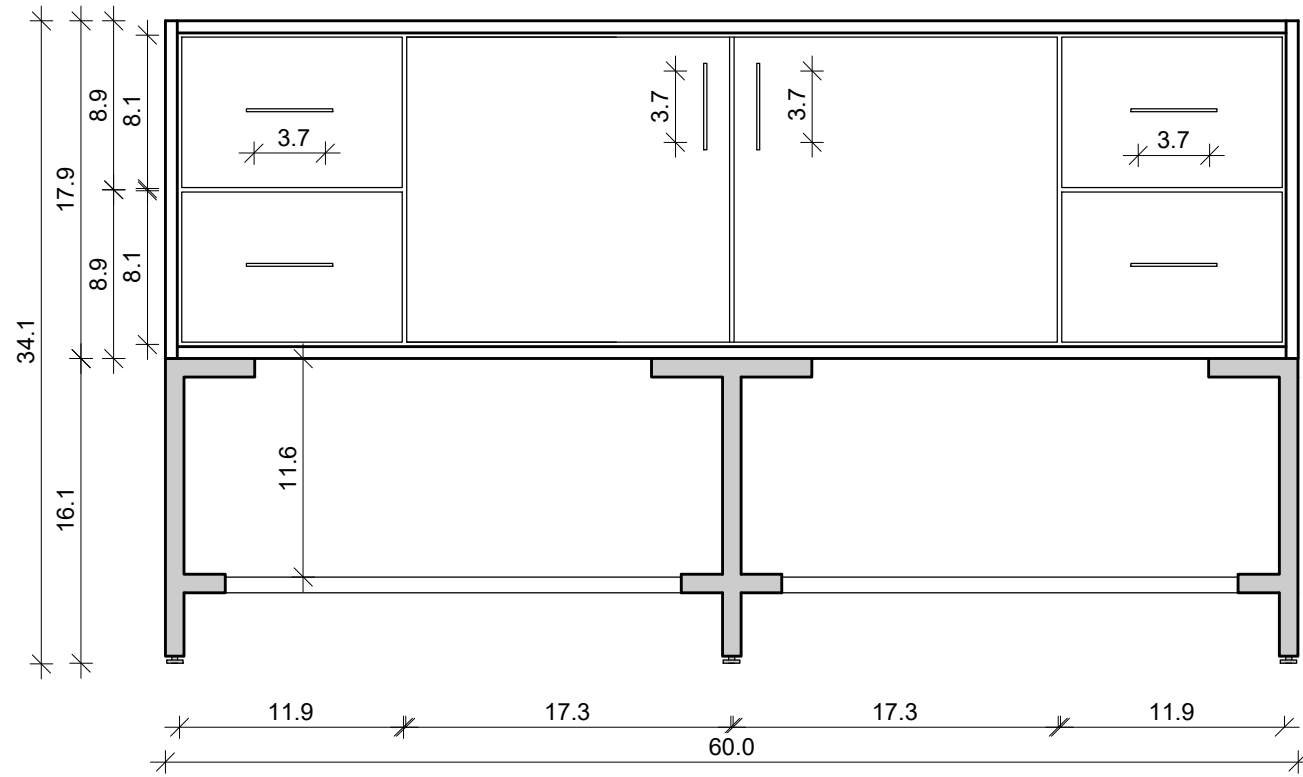

Uptown 60-24

Front View

Back View

Drawing below are shown with legs and open shelf. For Wall-Hung, please ignore the 16.1" leg height.

Side View

Top View