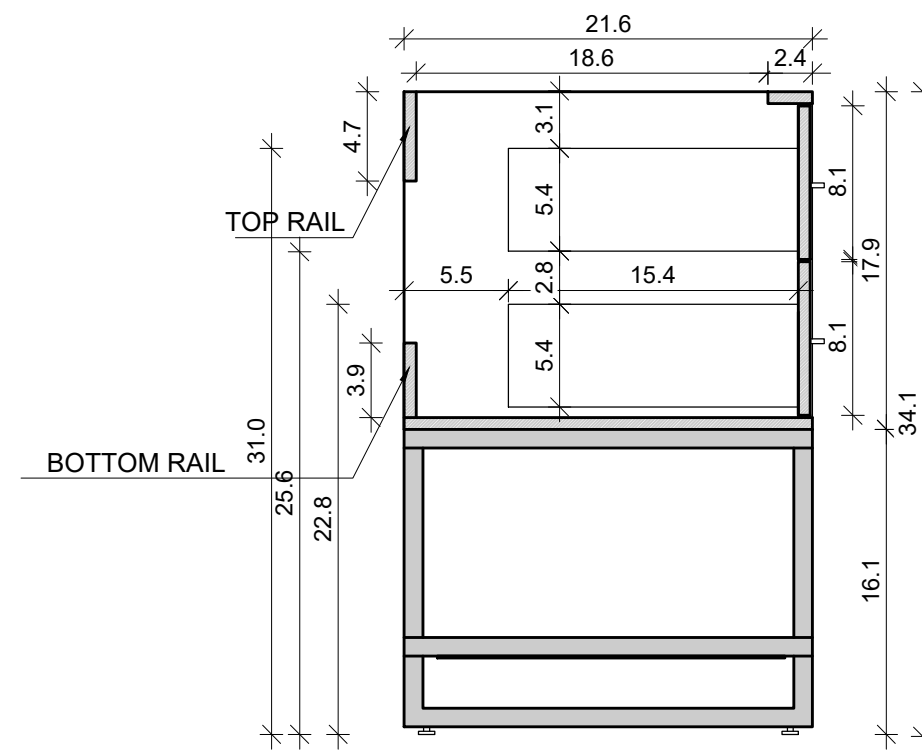

Uptown 48-24

Drawing below are shown with legs and open shelf.
For Wall-Hung, please ignore the 16.1" leg height.

Front View

Side View

Back View

Top View