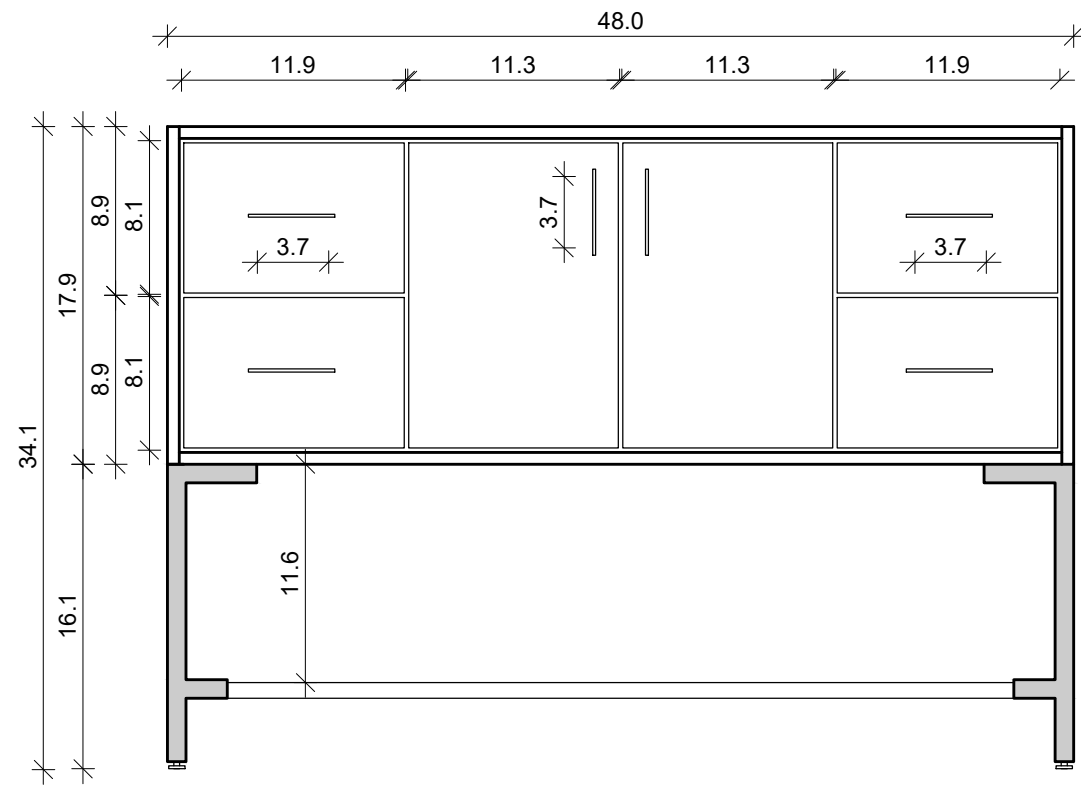

Uptown 48-24

Drawing below are shown with legs and open shelf.
For Wall-Hung, please ignore the 16.1" leg height.

Front View

Side View

Back View

Top View