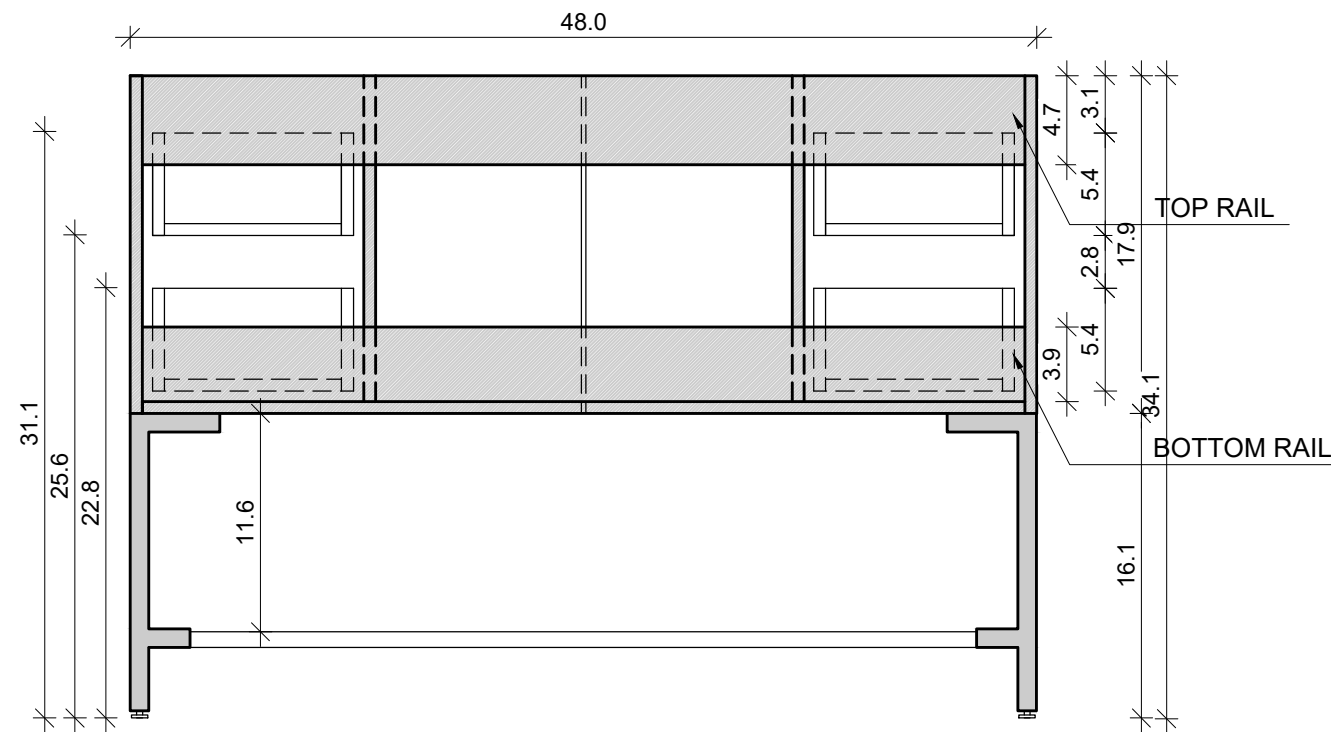

Uptown 48-24

Drawing below are shown with legs and open shelf.
For Wall-Hung, please ignore the 16.1" leg height.

Front View

Side View

Back View

Top View