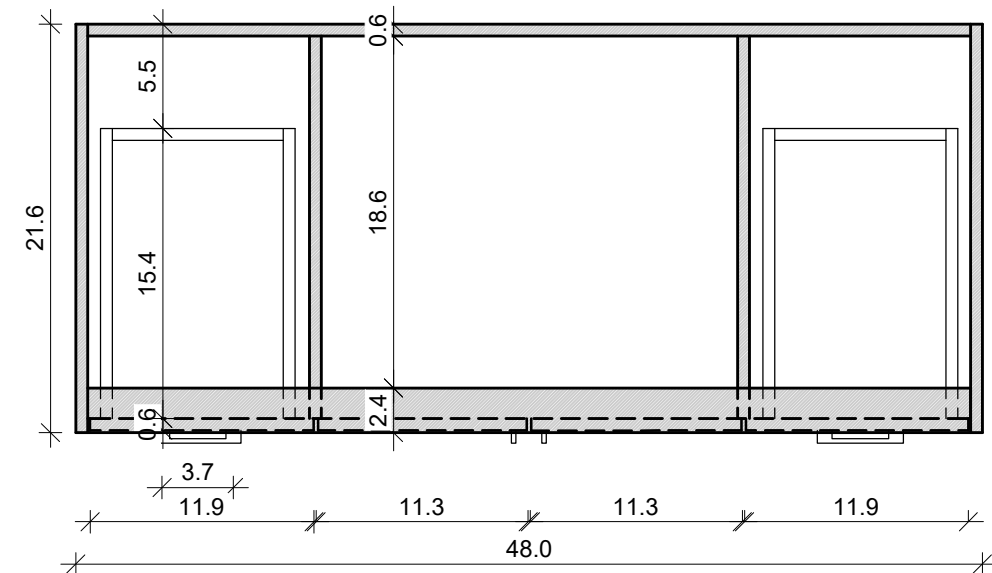

Uptown 48-24

Drawing below are shown with legs and open shelf.
For Wall-Hung, please ignore the 16.1" leg height.

Front View

Side View

Back View

Top View