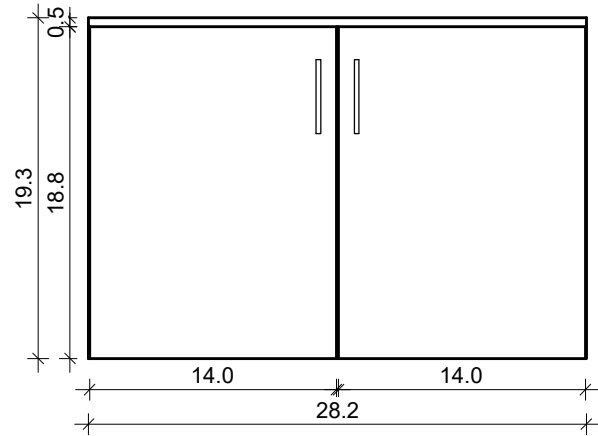

DAYTONA 2 FOR KIRA 30-20

FRONT VIEW

SIDE VIEW

TOP VIEW

BACK VIEW
