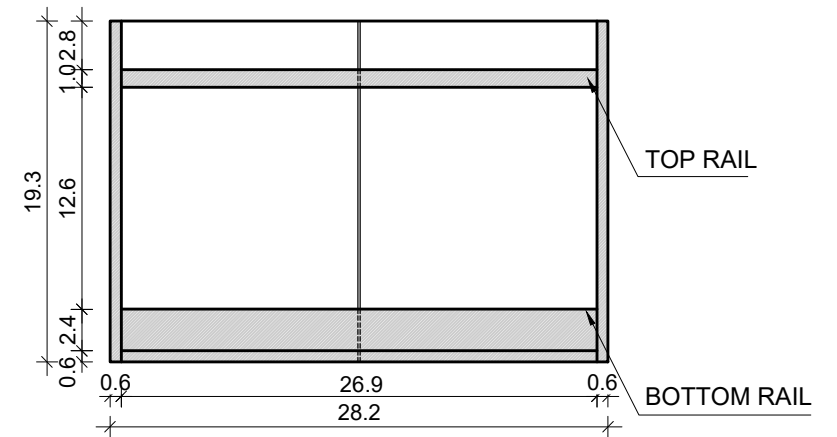

DAYTONA 2 FOR KIRA 30-20

FRONT VIEW

SIDE VIEW

TOP VIEW

BACK VIEW
