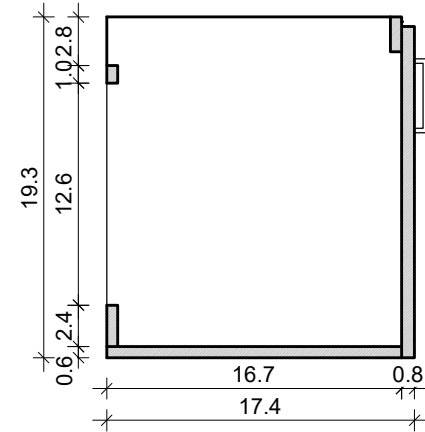

DAYTONA 2 FOR KIRA 30-20

FRONT VIEW

SIDE VIEW

TOP VIEW

BACK VIEW
