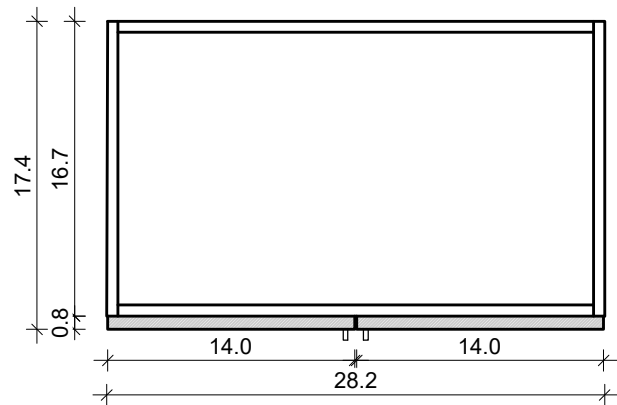

DAYTONA 2 FOR KIRA 30-20

FRONT VIEW

SIDE VIEW

TOP VIEW

BACK VIEW
