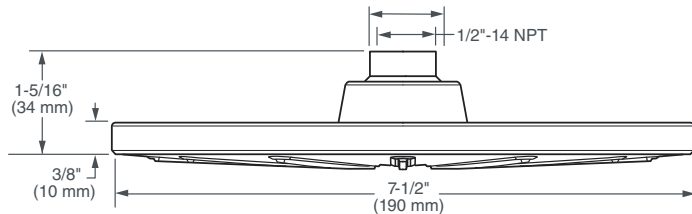

DXV MODULUS™

7-1/2" SHOWERHEAD

- Sleek, modern design
- Brass construction
- Showerhead can pivot
- 1/2" NPT
- Maximum flow rate: 1.8 gpm (6.8 L/min)

CODES AND STANDARDS

Meets or Exceeds ASME A112.18.1/CSA B125.1

EPA WaterSense® Certified

AVAILABLE FINISHES

Polished Chrome
Brushed Nickel
Platinum Nickel
Matte Black

FINISH CODE

100
144
150
243

DESCRIPTION

7-1/2" Showerhead

PRODUCT NUMBER

D35120770.XXX

IMPORTANT: These measurements are subject to change or cancellation. No responsibility is assumed for use of superseded or voided pages.

PART OF **LIXIL**