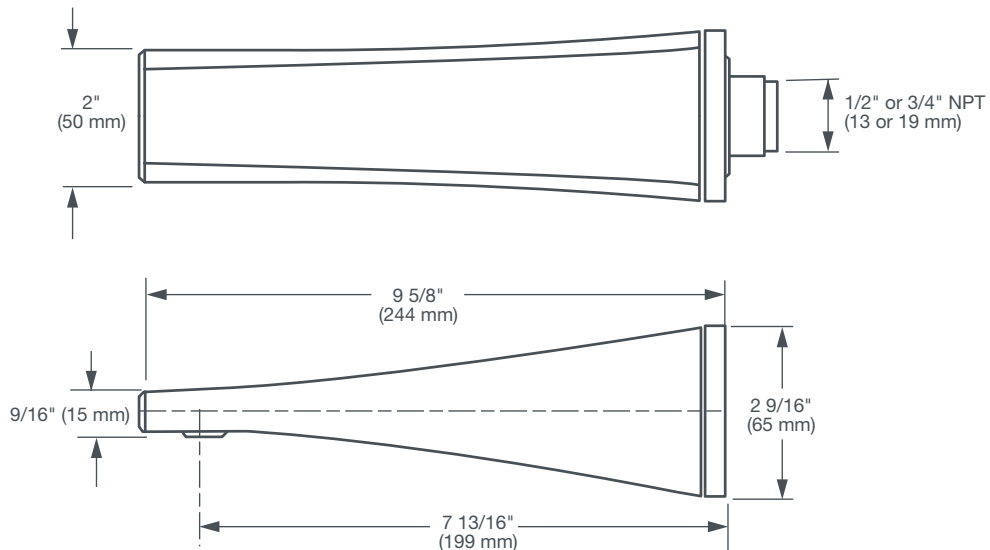

DXV MODULUS™

WALL TUB SPOUT

- Sleek, modern design with fluid and balanced proportions
- Features a decorative base ring with a two tone finish in either Polished Chrome or Brushed Nickel, depending on the Faucet finish selected
- Cast brass
- Includes 1/2 NPA adapter for 1/2 or 3/4 installations

CODES AND STANDARDS

Meets or Exceeds ASME A112.18.1/CSA B125.1

AVAILABLE FINISHES

Polished Chrome
Brushed Nickel
Platinum Nickel
Matte Black

FINISH CODE

100
144
150
243

DESCRIPTION

Wall Tub Spout

PRODUCT NUMBER

D35120760.XXX

IMPORTANT: These measurements are subject to change or cancellation. No responsibility is assumed for use of superseded or voided pages.

PART OF LIXIL