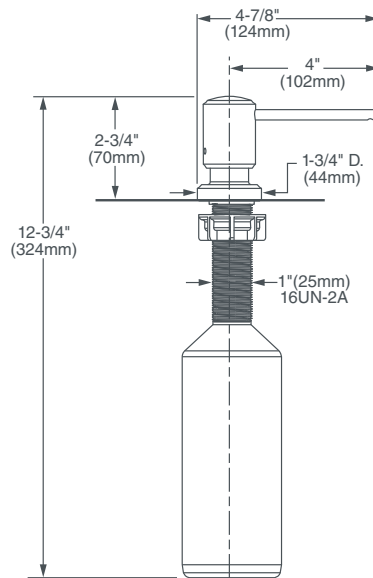

# CONTEMPORARY SOAP DISPENSER

- 4" spout provides greater reach
- 19oz. bottle capacity
- Top fill with sealed shroud
- Dezincified brass protects against aggressive components of soap

### PRODUCT NUMBER

D35401720.XXX

**IMPORTANT:** These measurements are subject to change or cancellation.  
No responsibility is assumed for use of superseded or voided pages.